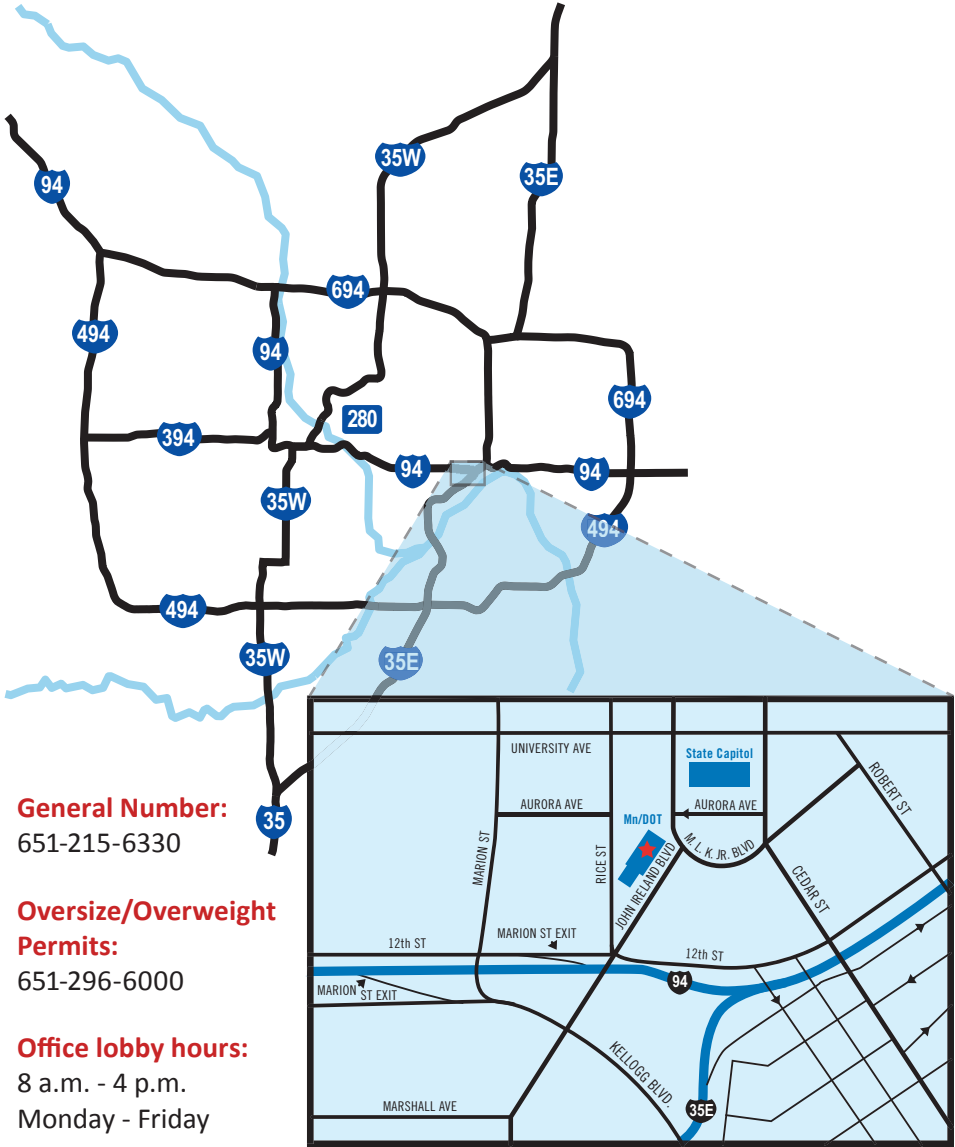

## Location and phone numbers

### Oversize/Overweight Permits:

651-296-6000