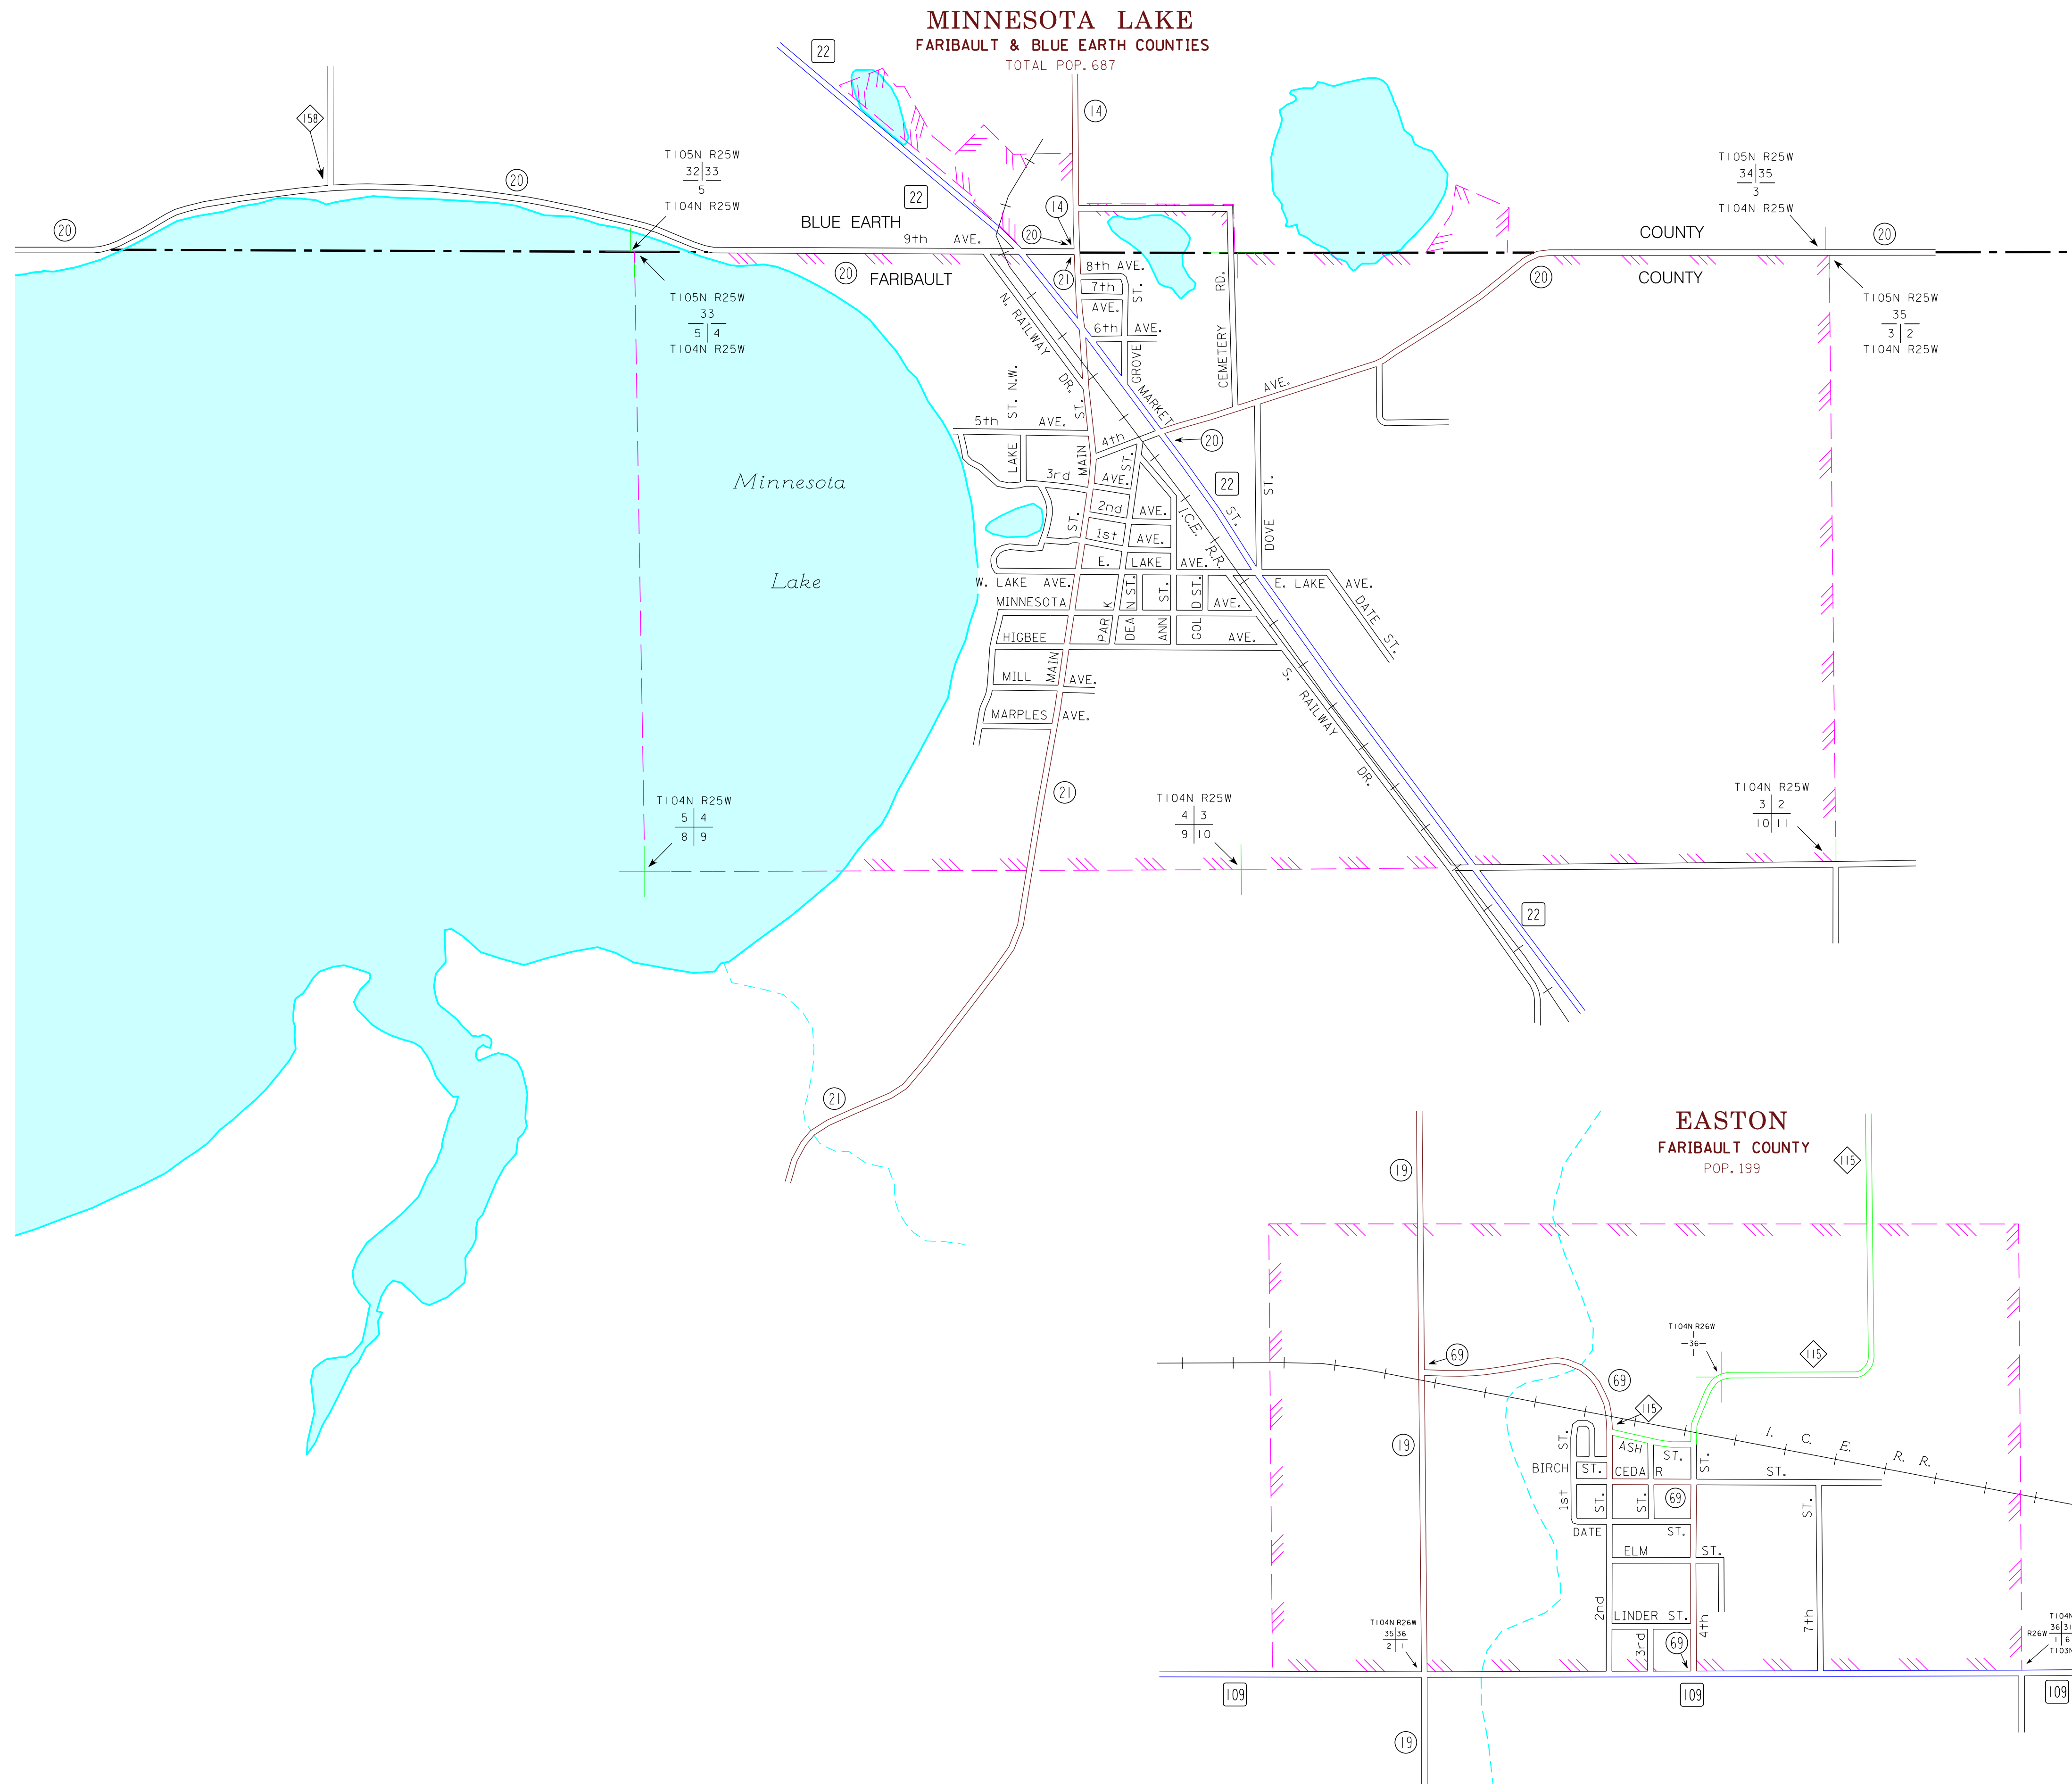

MUNICIPALITIES OF
FARIBAULT CO.

PREPARED BY THE
MINNESOTA DEPARTMENT OF TRANSPORTATION
OFFICE OF TRANSPORTATION SYSTEM MANAGEMENT
IN COOPERATION WITH
U.S. DEPARTMENT OF TRANSPORTATION
FEDERAL HIGHWAY ADMINISTRATION

2015
BASIC DATA - 2013

LEGEND

- INTERSTATE TRUNK HIGHWAY..... (I-95)
- U.S. TRUNK HIGHWAY..... (10)
- STATE TRUNK HIGHWAY..... (55)
- COUNTY STATE AID HIGHWAY..... (23)
- COUNTY ROAD..... (14)
- PUBLIC ROAD.....
- PRIVATE ROAD.....
- CORPORATE LIMITS.....

MUNICIPALITIES SHOWN
ON THIS SHEET
BRICELYN
EASTON
MINNESOTA LAKE

NOTE: 2010 U.S. CENSUS FIGURES SHOWN FOR ALL MUNICIPALITIES UNLESS OTHERWISE STATED.