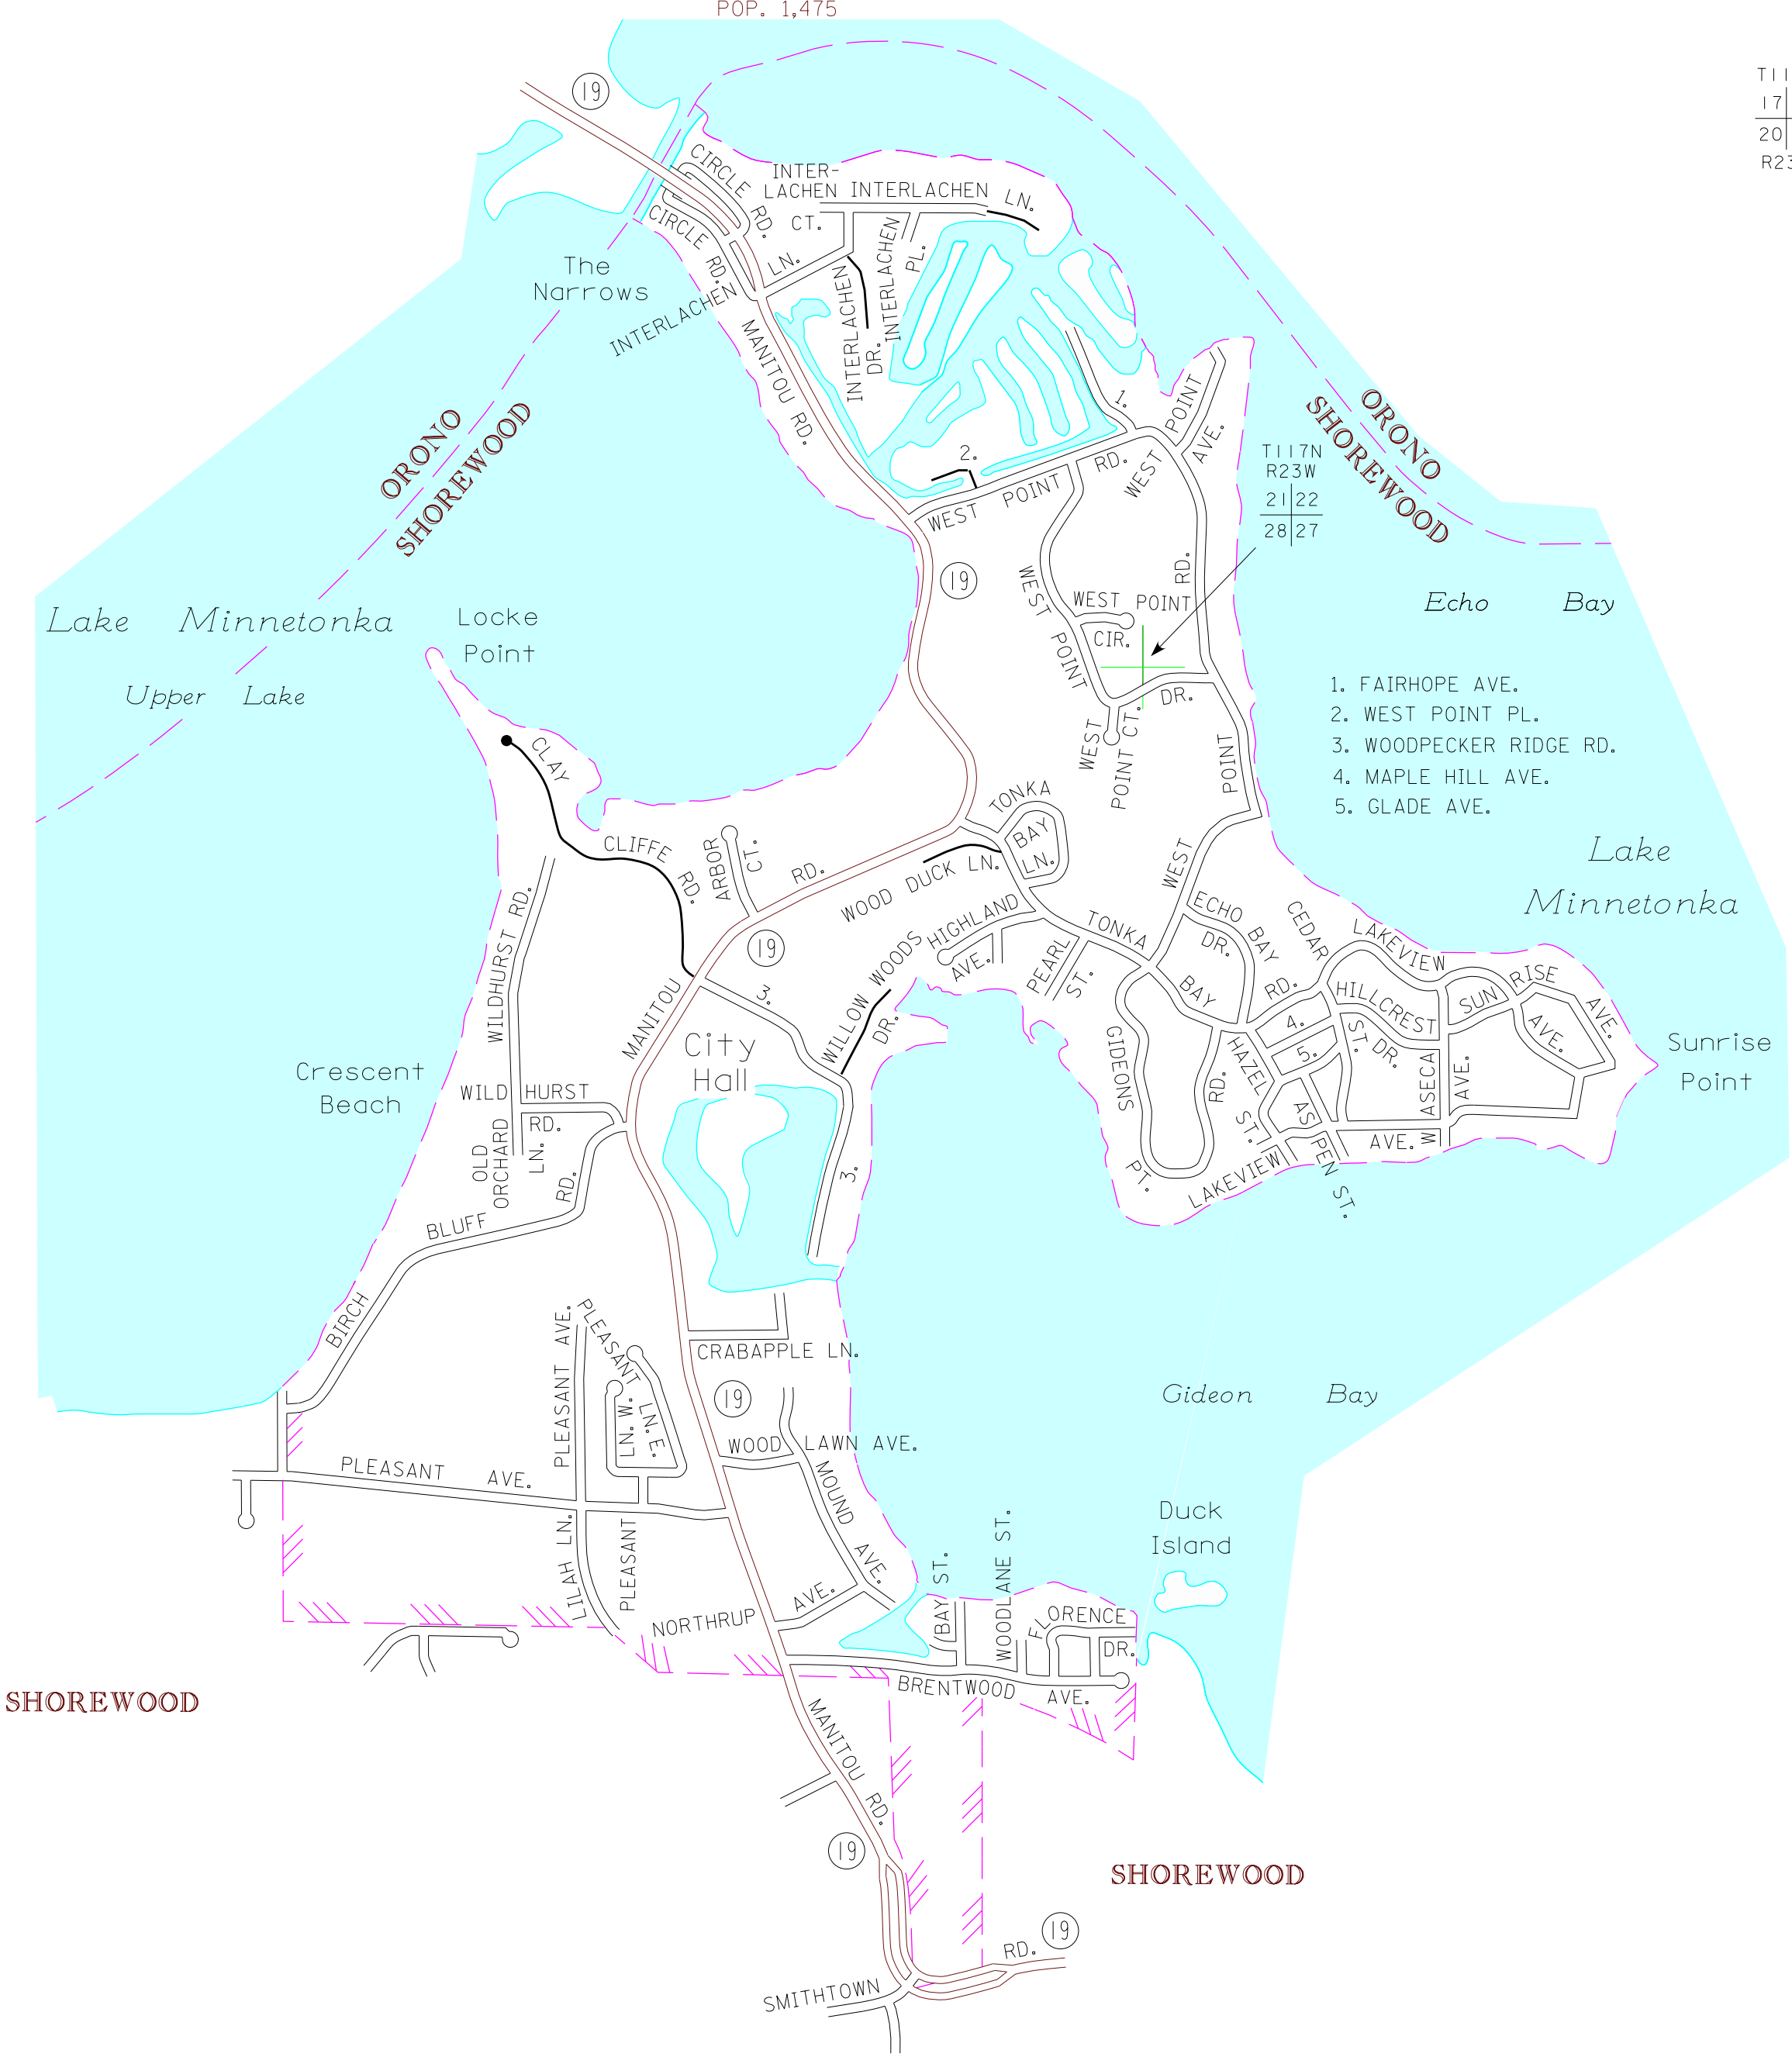

TONKA BAY
HENNEPIN COUNTY
POP. 1,475