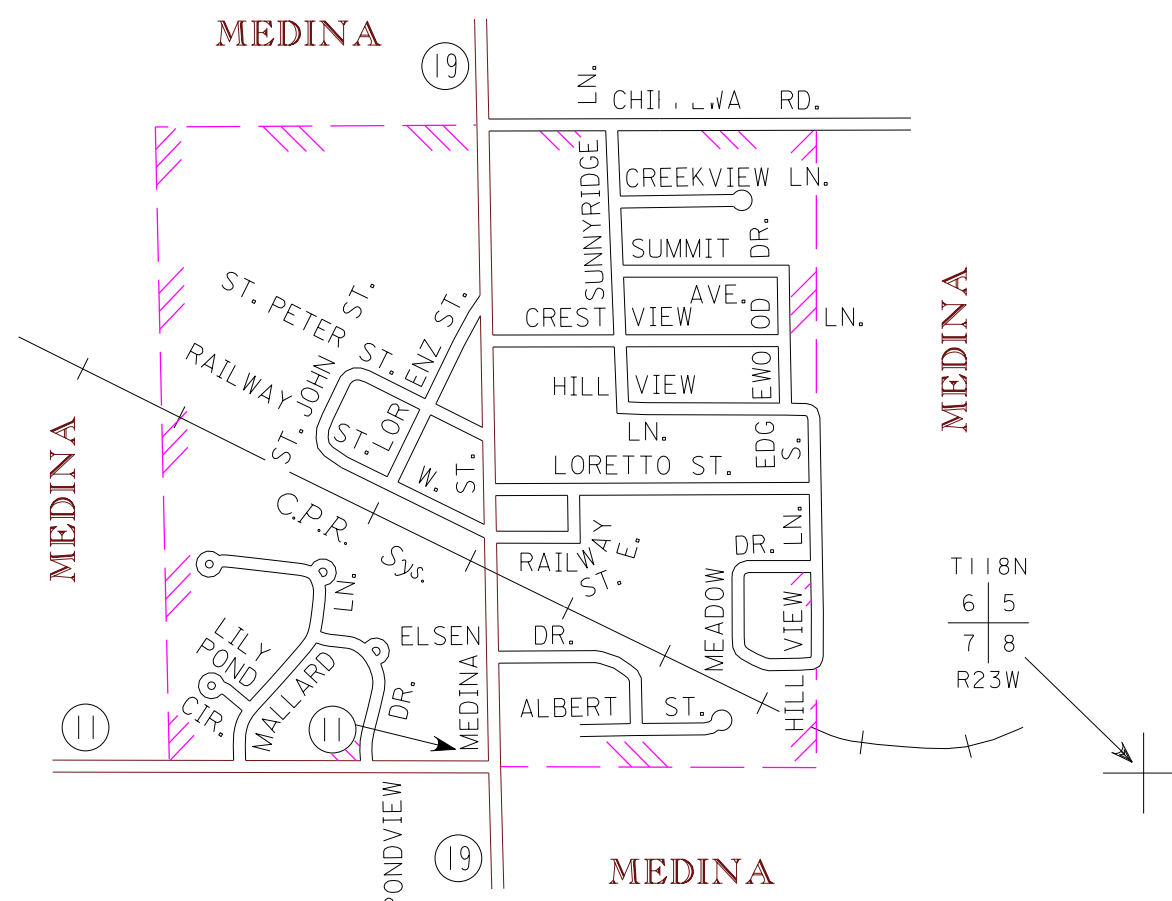

LORETTO
HENNEPIN COUNTY
POP. 650

MUNICIPALITIES OF
HENNEPIN CO.

PREPARED BY THE
MINNESOTA DEPARTMENT OF TRANSPORTATION
OFFICE OF TRANSPORTATION SYSTEM MANAGEMENT
IN COOPERATION WITH
U.S. DEPARTMENT OF TRANSPORTATION
FEDERAL HIGHWAY ADMINISTRATION

2015
BASIC DATA - 2013

LEGEND

- INTERSTATE TRUNK HIGHWAY..... (15)
- U.S. TRUNK HIGHWAY..... (10)
- STATE TRUNK HIGHWAY..... (55)
- COUNTY STATE AID HIGHWAY..... (23)
- COUNTY ROAD..... (19)
- PUBLIC ROAD.....
- PRIVATE ROAD.....
- CORPORATE LIMITS.....