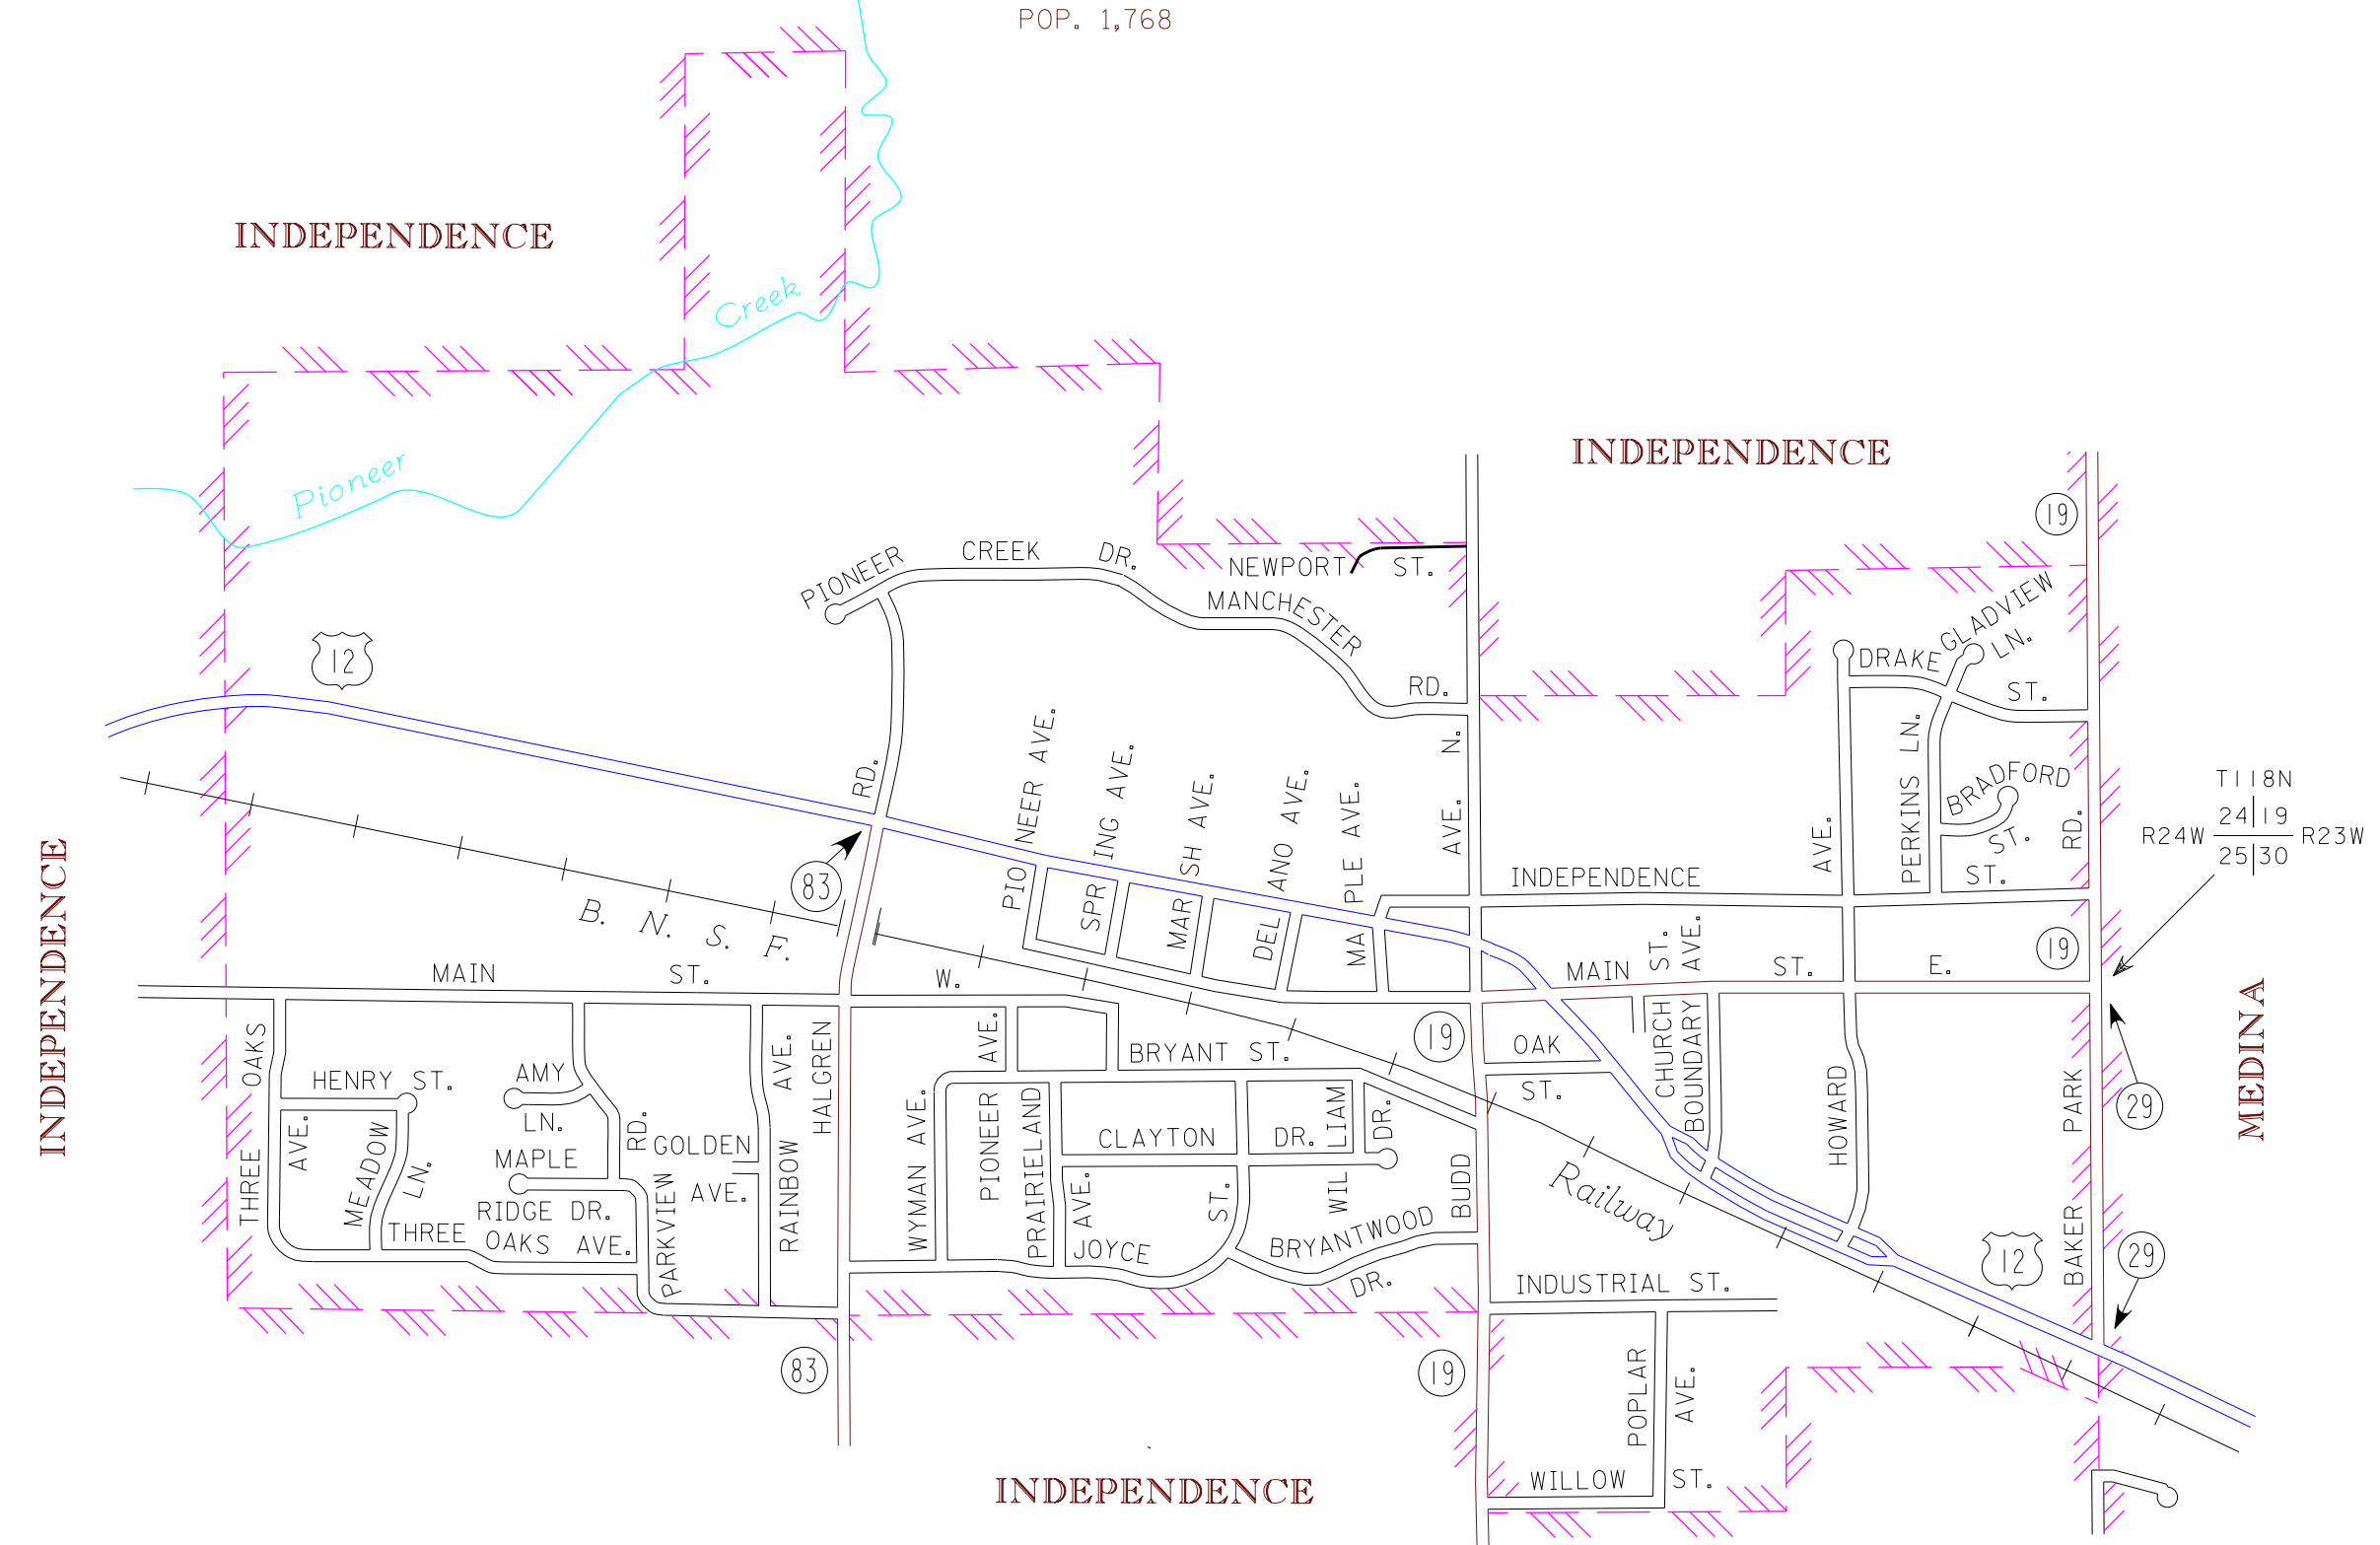

MAPLE PLAIN
HENNEPIN COUNTY
POP. 1,768

1. MUNICIPALITIES SHOWN ON THIS SHEET
2. LORETTO
   - MAPLE PLAIN
   - MINNETONKA BEACH
   - TONKA BAY
3. ROCKFORD:
   See Wright Co. Sheet 1 of 6
4. HANOVER:
   See Wright Co. Sheet 3 of 6

NOTE: 2010 U.S. CENSUS FIGURES SHOWN FOR ALL MUNICIPALITIES UNLESS OTHERWISE STATED.