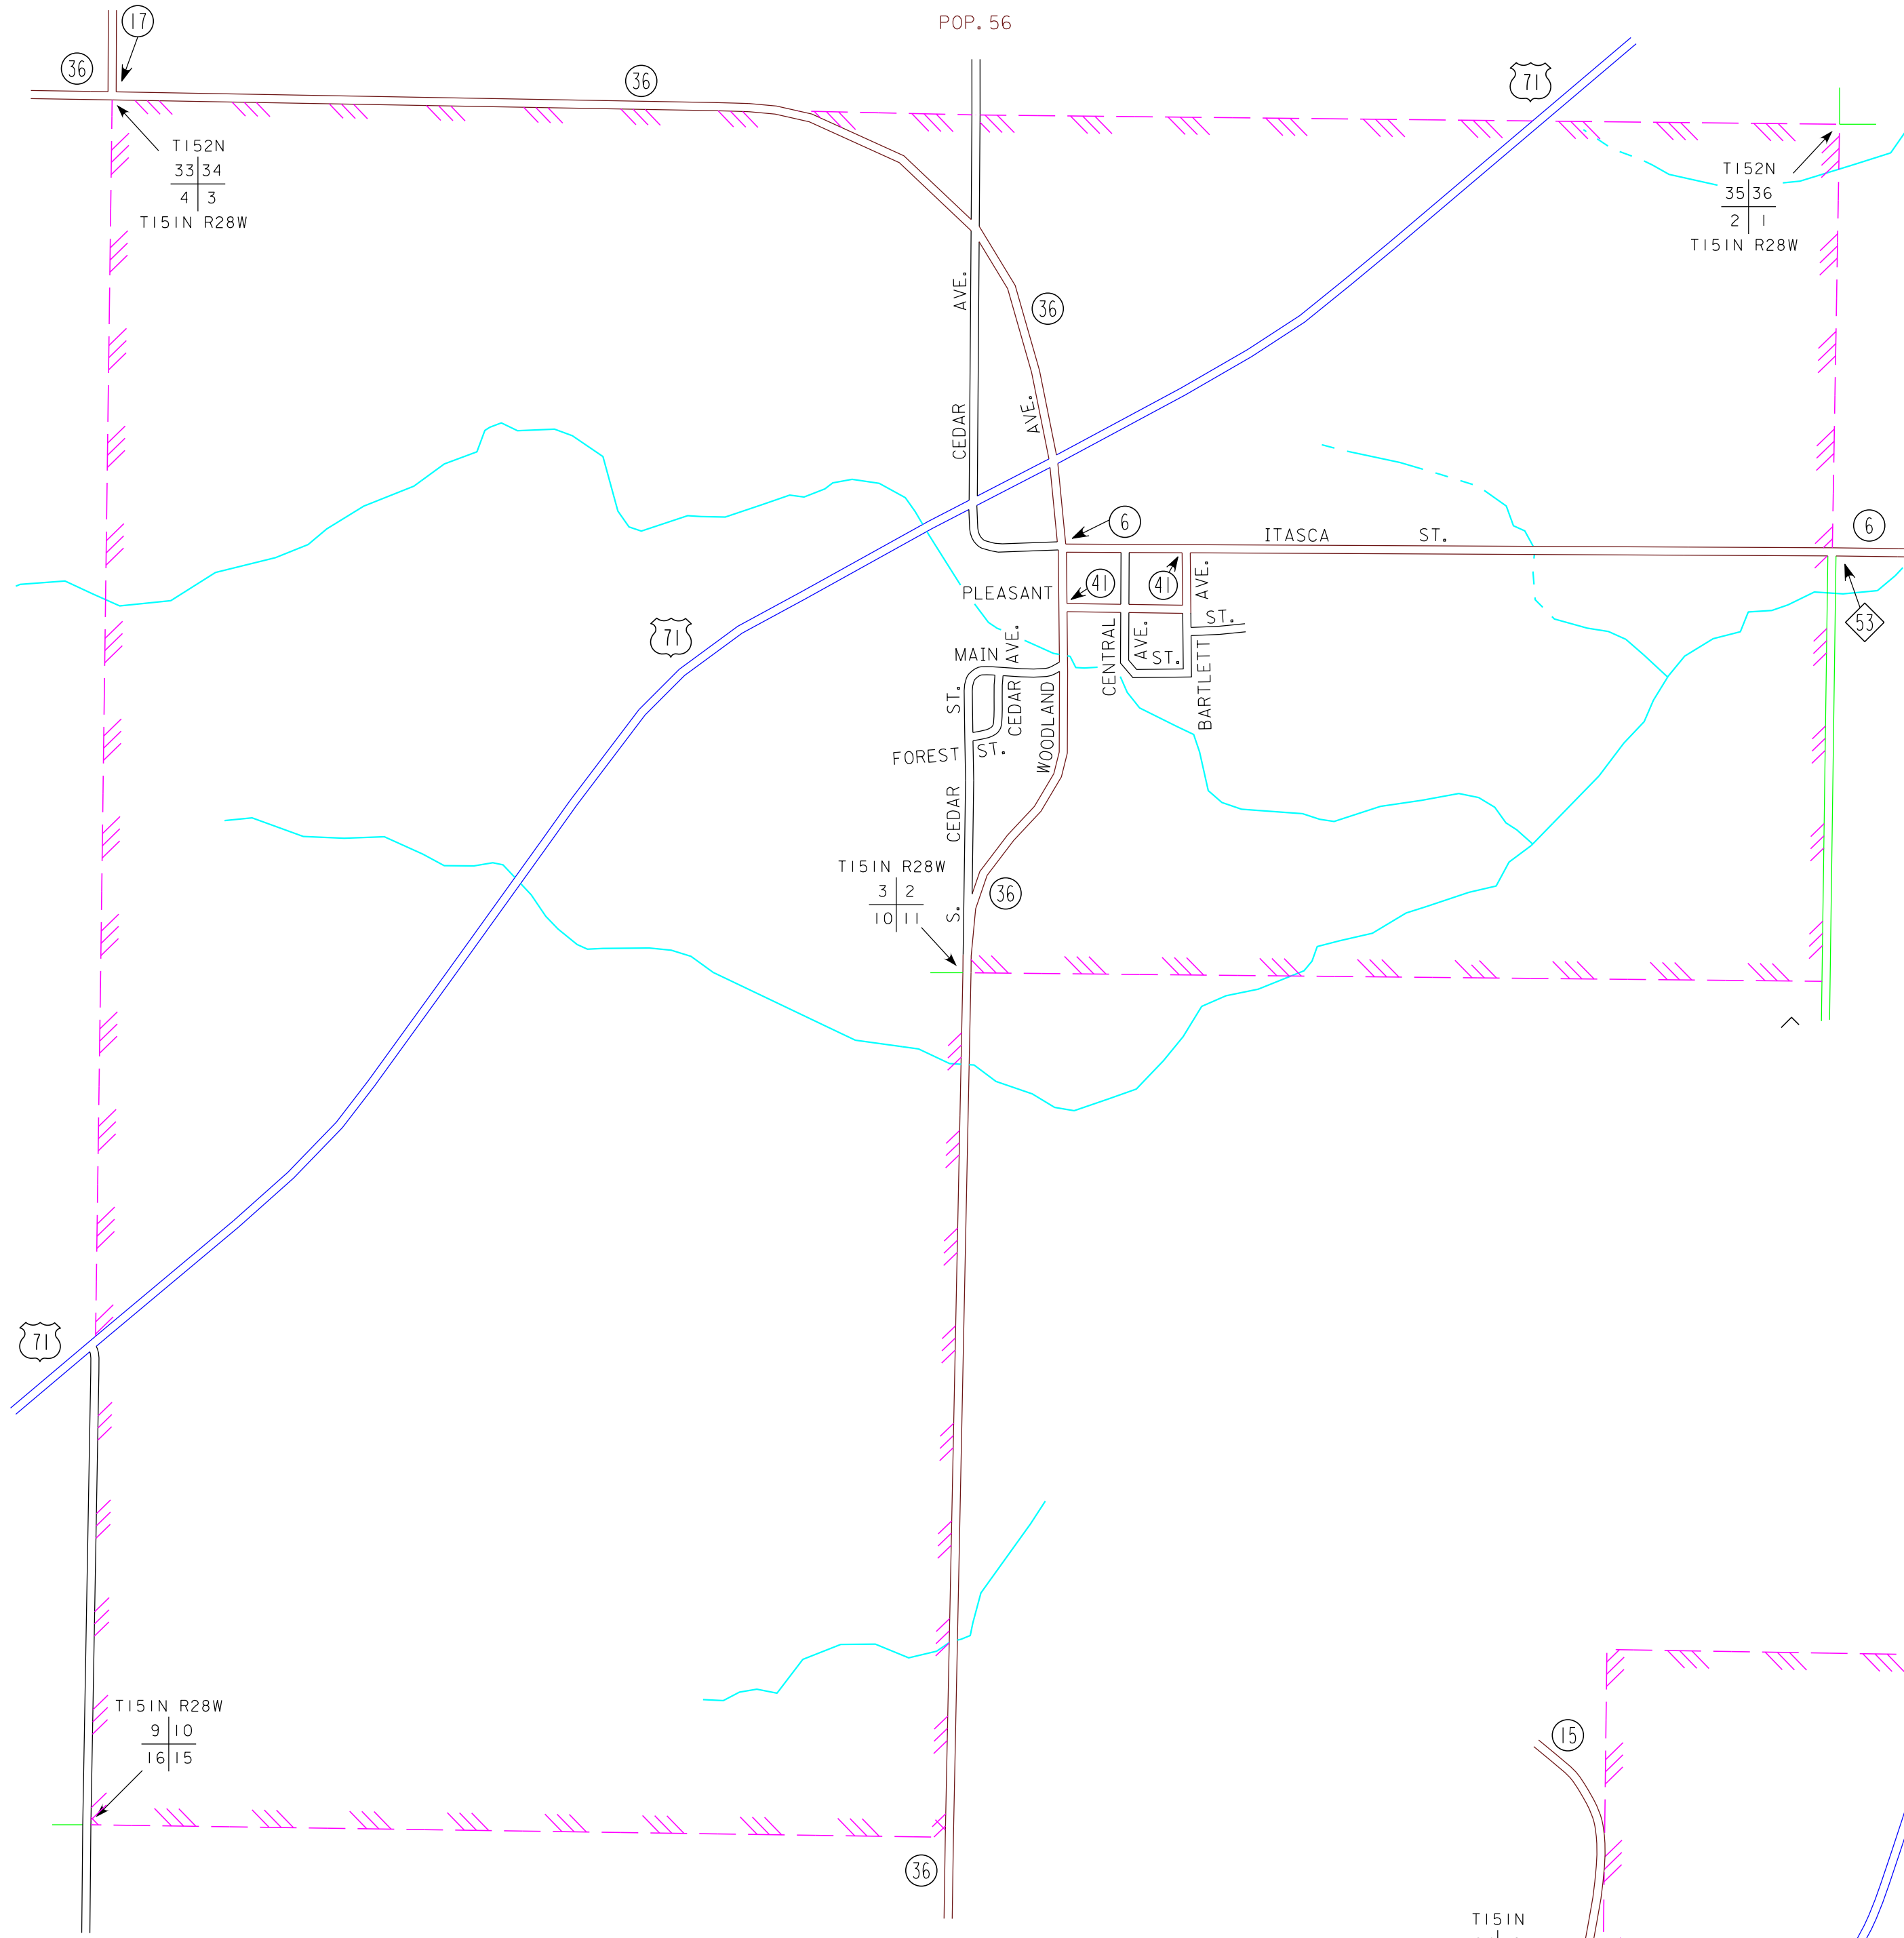

MIZPAH
KOOCHICHING COUNTY
POP. 56