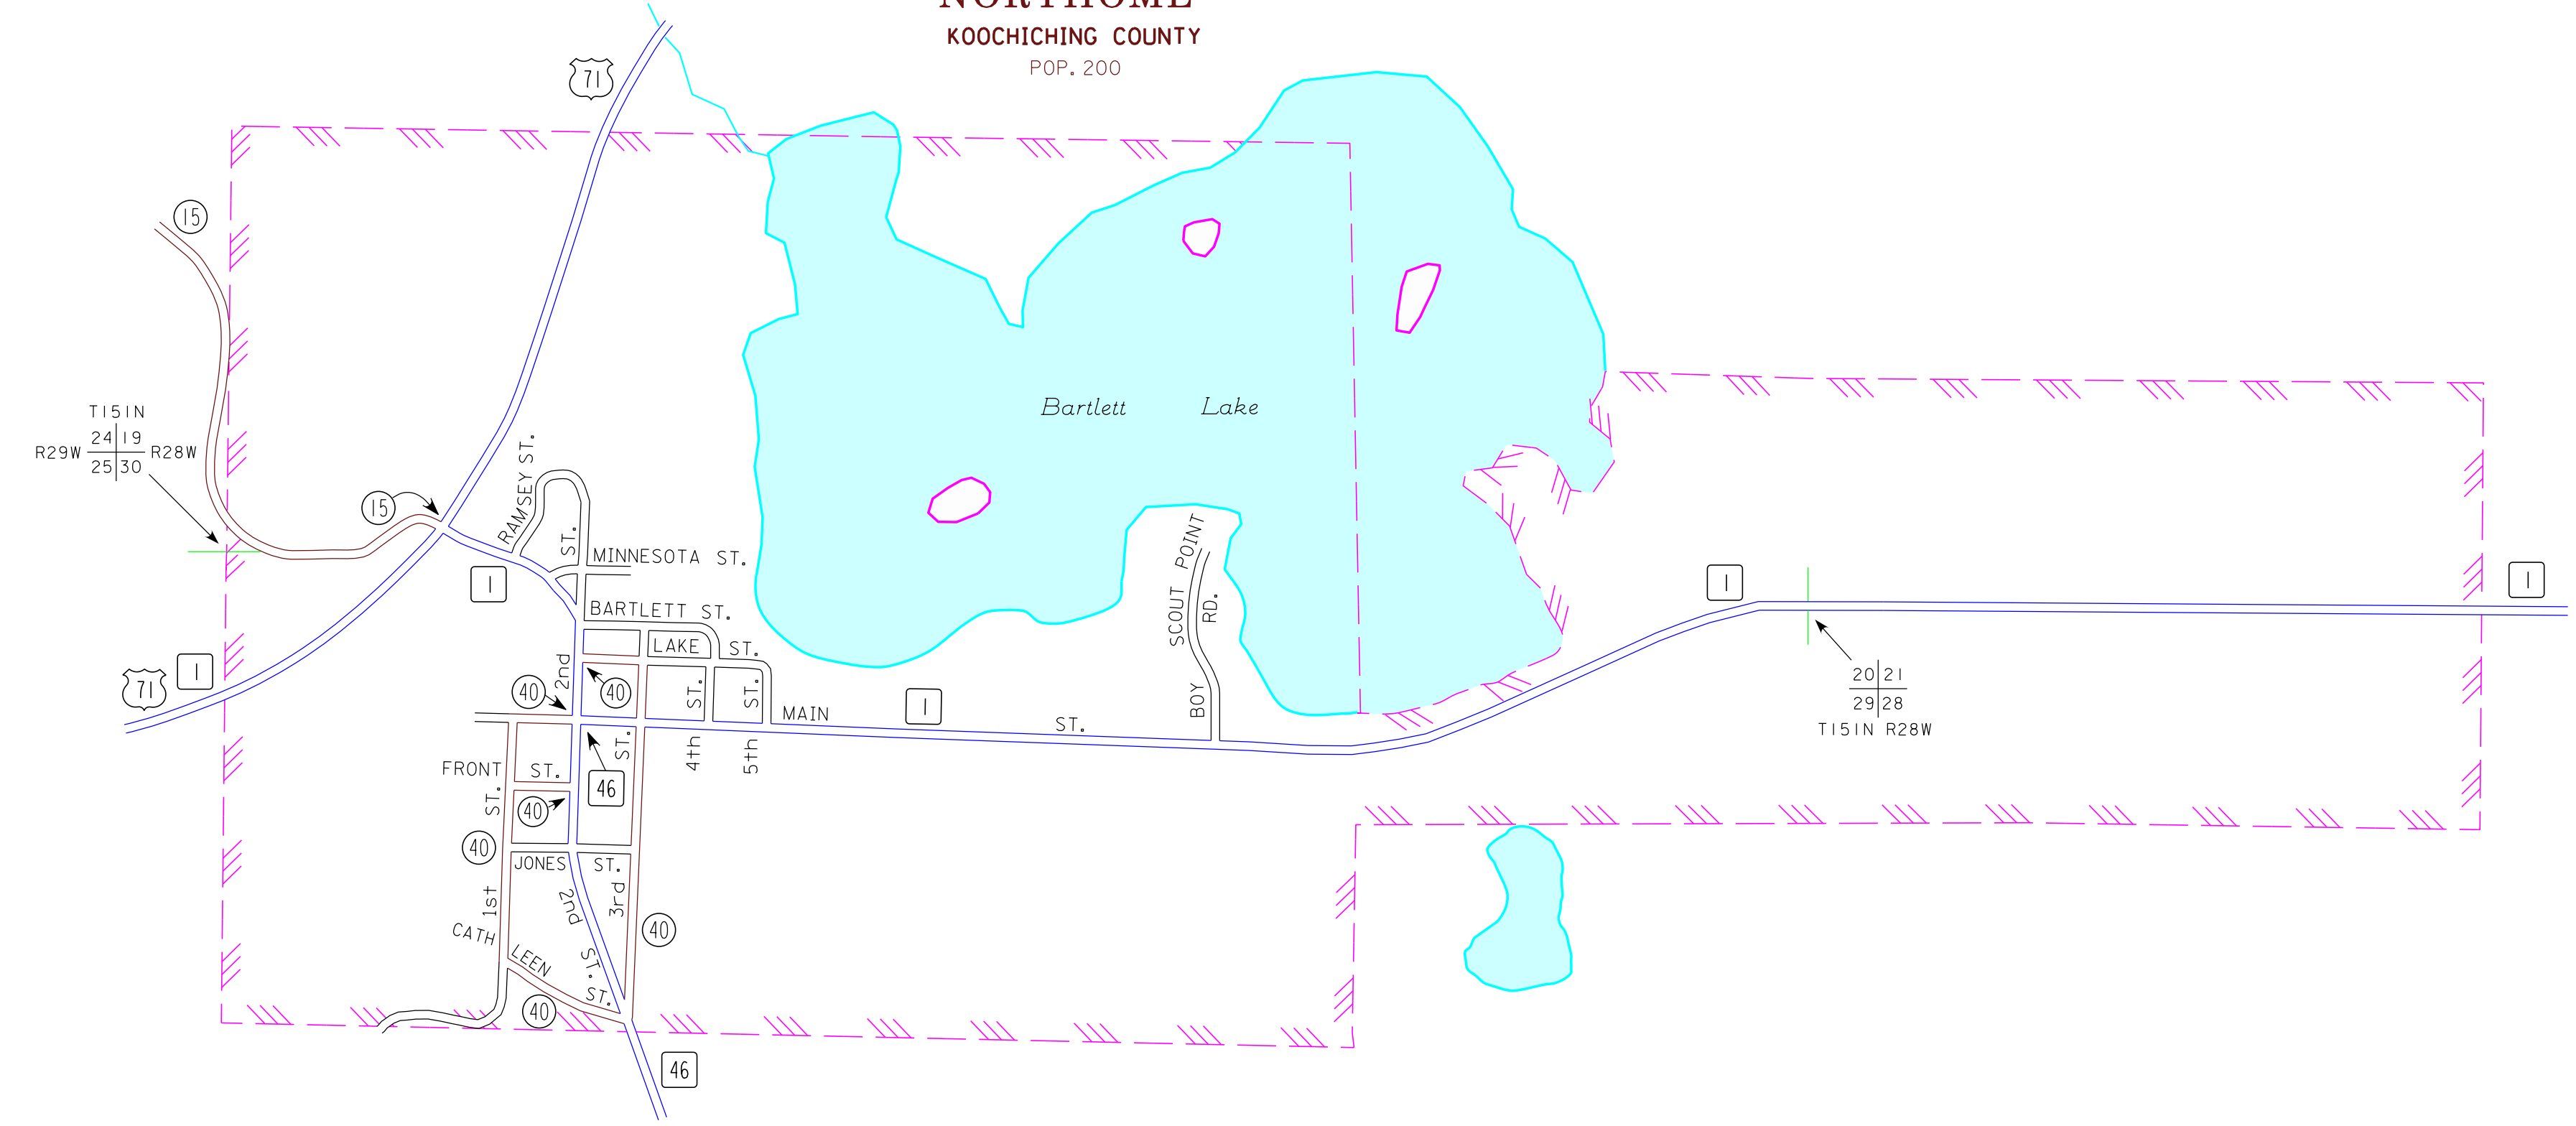

NORTHOME
KOOCHICHING COUNTY
POP. 200

MUNICIPALITIES OF
KOOCHICHING CO.

PREPARED BY THE
MINNESOTA DEPARTMENT OF TRANSPORTATION
OFFICE OF TRANSPORTATION SYSTEM MANAGEMENT
IN COOPERATION WITH
U.S. DEPARTMENT OF TRANSPORTATION
FEDERAL HIGHWAY ADMINISTRATION

2015
BASIC DATA - 2009

LEGEND

- INTERSTATE TRUNK HIGHWAY..... (I-35)
- U.S. TRUNK HIGHWAY..... (71)
- STATE TRUNK HIGHWAY..... (65)
- COUNTY STATE AID HIGHWAY..... (15)
- COUNTY ROAD..... (46)
- PUBLIC ROAD.....
- PRIVATE ROAD.....
- CORPORATE LIMITS.....

MUNICIPALITIES SHOWN
ON THIS SHEET
LITTLEFORK
MIZPAH
NORTHOME

NOTE: 2010 U.S. CENSUS FIGURES SHOWN FOR ALL MUNICIPALITIES UNLESS OTHERWISE STATED.