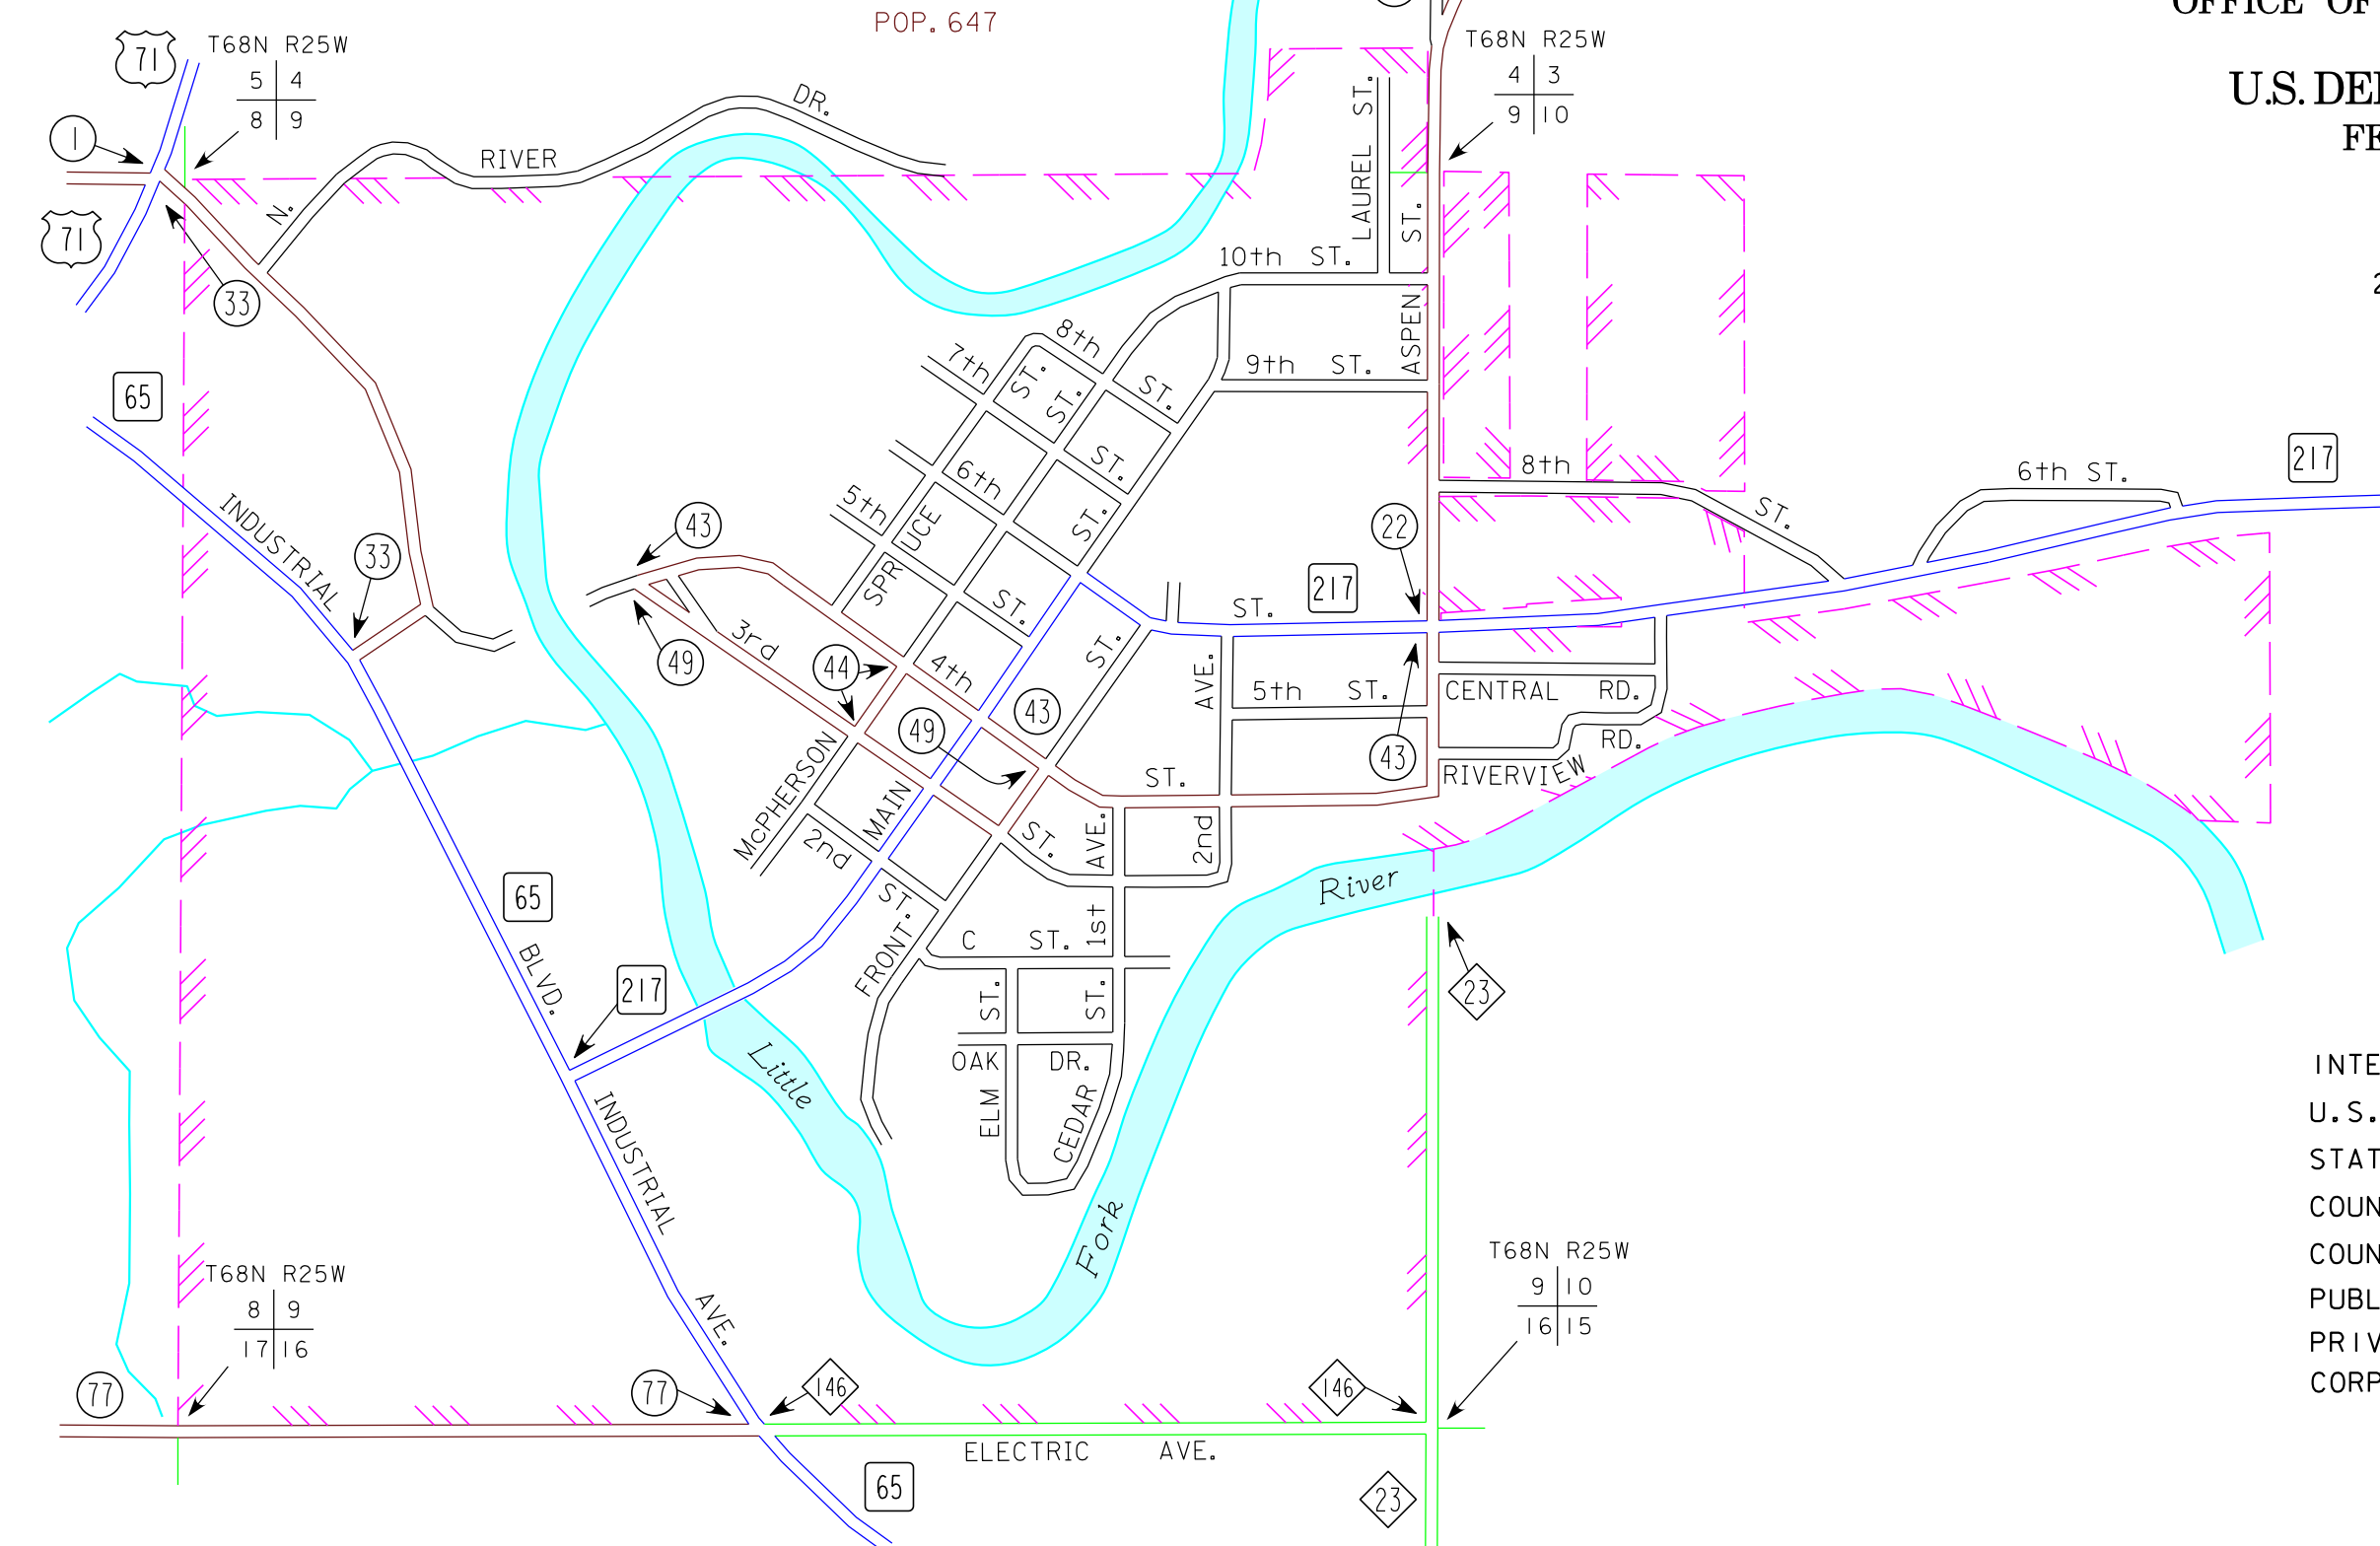

LITTLEFORK
KOOCHICHING COUNTY
POP. 647