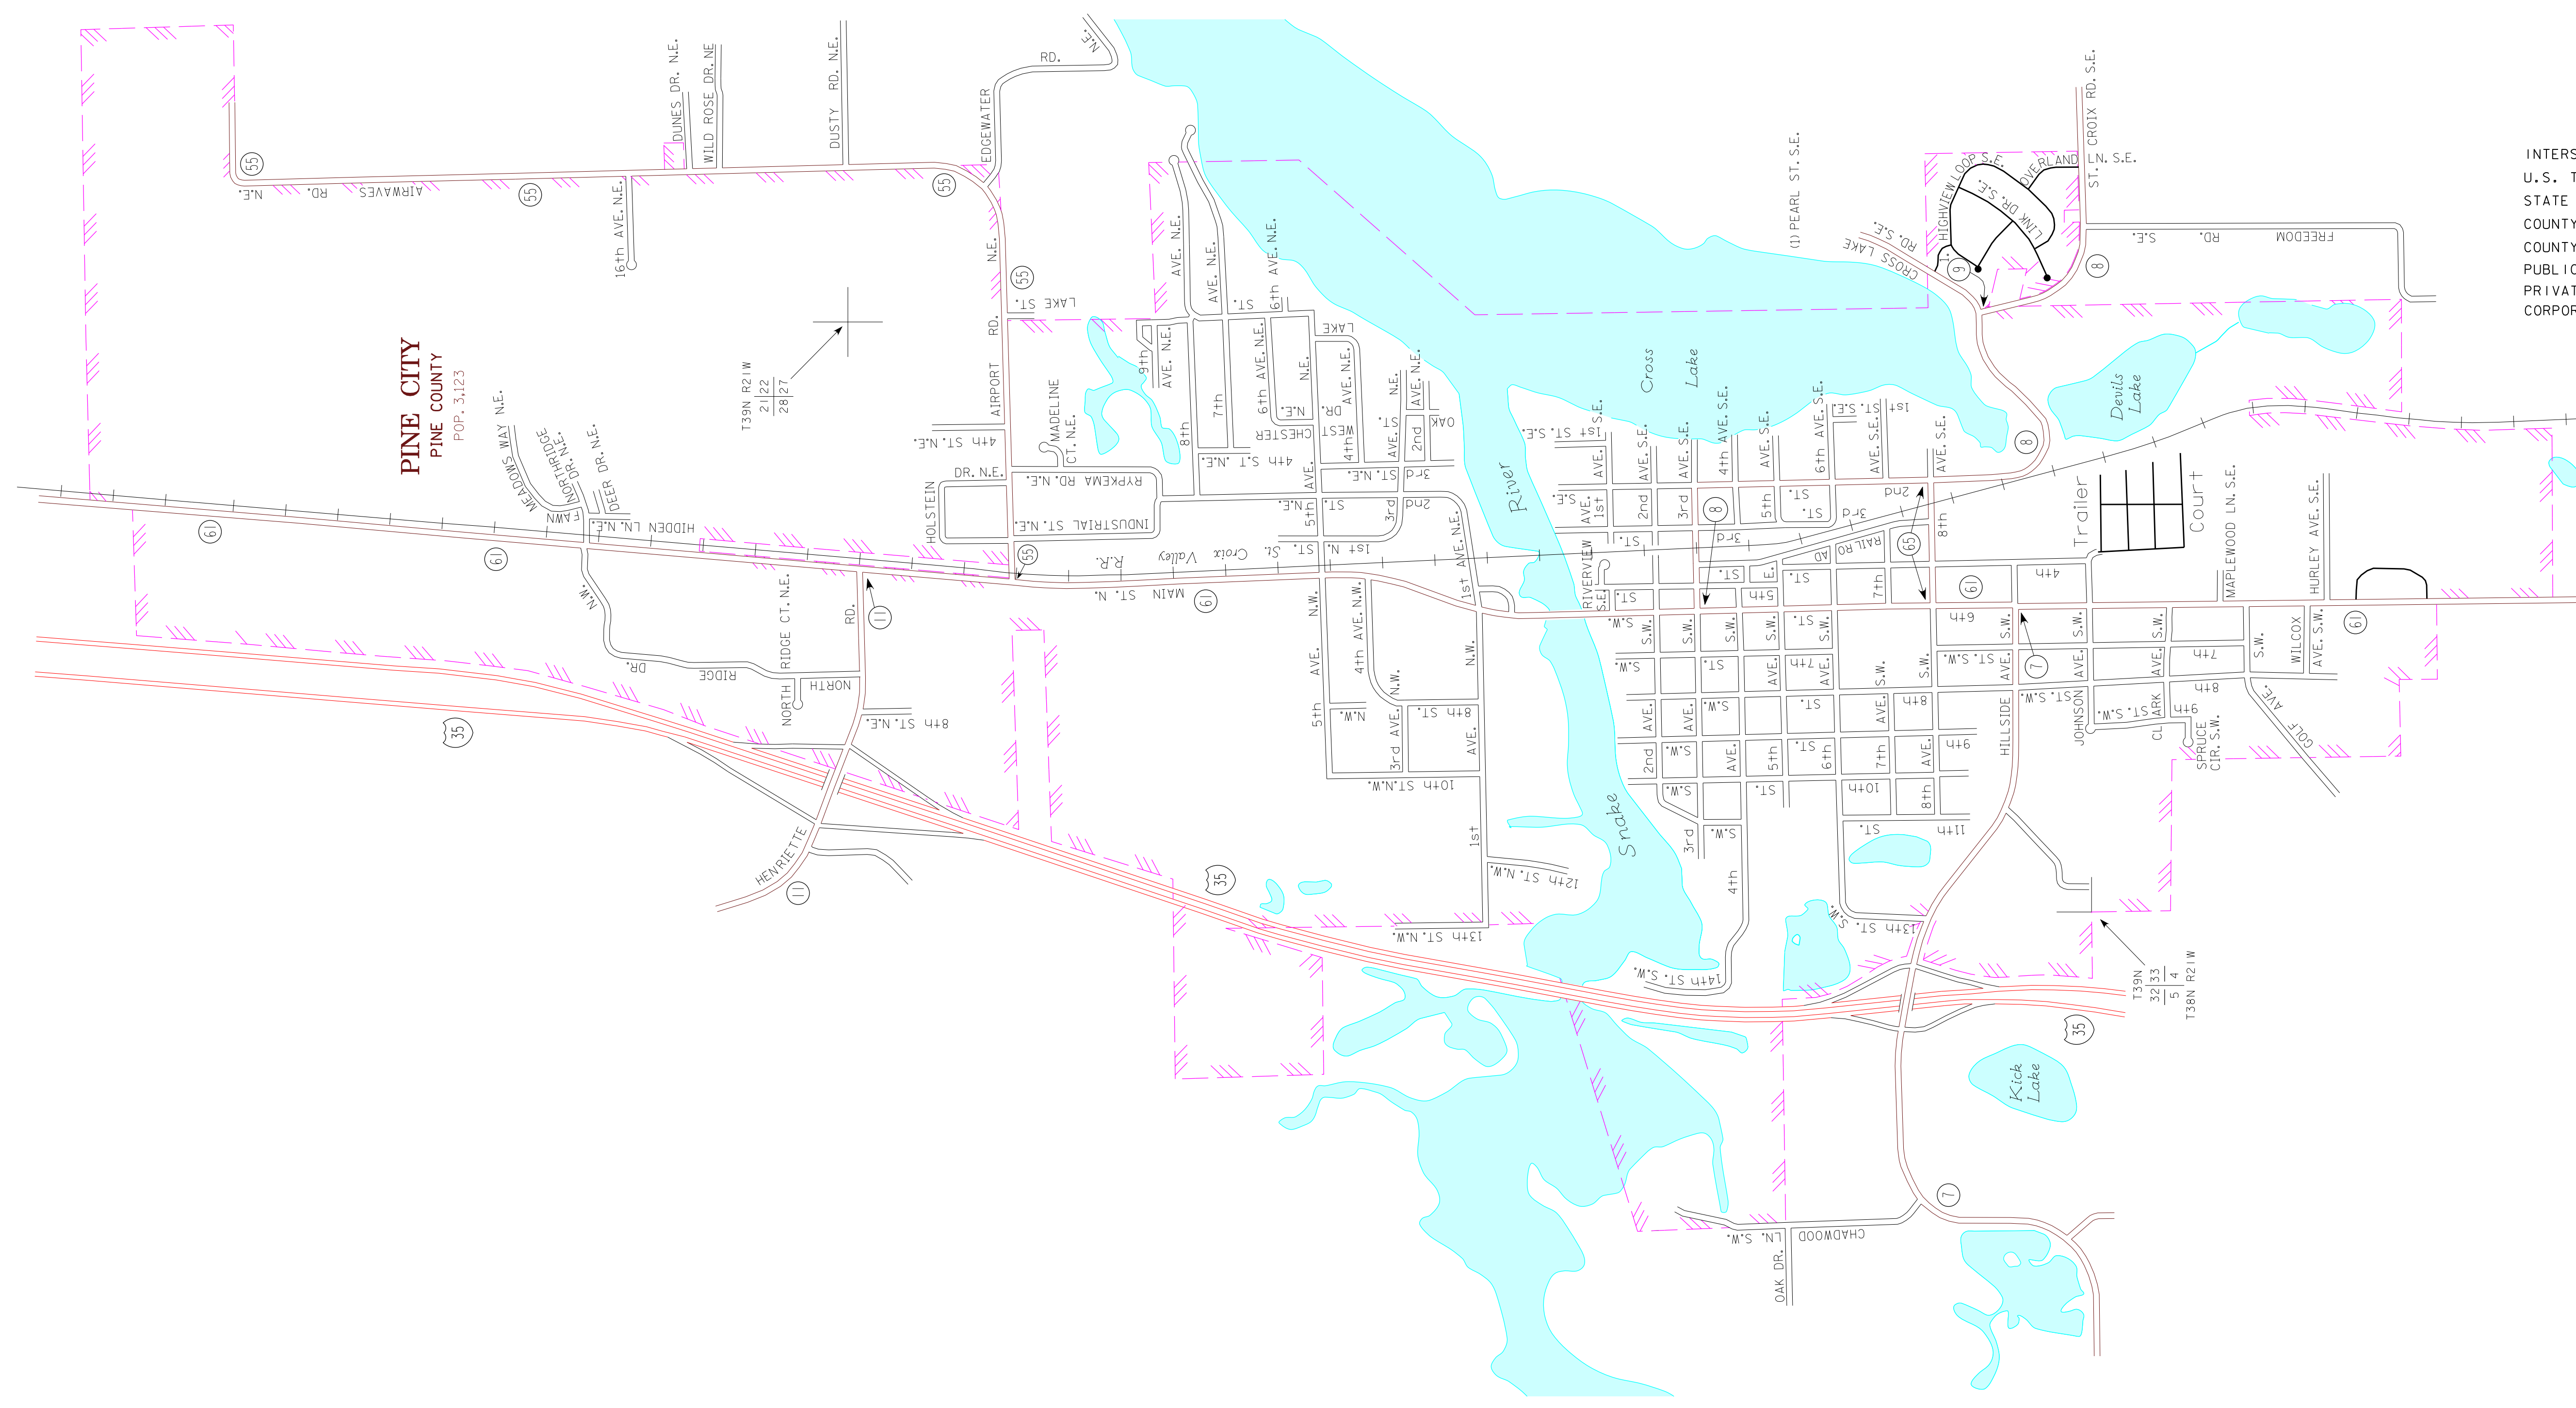

MUNICIPALITIES OF
PINE CO.

PREPARED BY THE
MINNESOTA DEPARTMENT OF TRANSPORTATION
OFFICE OF TRANSPORTATION SYSTEM MANAGEMENT
IN COOPERATION WITH
U.S. DEPARTMENT OF TRANSPORTATION
FEDERAL HIGHWAY ADMINISTRATION

2015
BASIC DATA - 2013

LEGEND

- INTERSTATE TRUNK HIGHWAY..... (I-35)
- U. S. TRUNK HIGHWAY..... (10)
- STATE TRUNK HIGHWAY..... (55)
- COUNTY STATE AID HIGHWAY..... (23)
- COUNTY ROAD..... (6)
- PUBLIC ROAD..... (11)
- PRIVATE ROAD.....
- CORPORATE LIMITS.....

PINE CITY
PINE COUNTY
POP. 3,123

MUNICIPALITIES SHOWN
ON THIS SHEET
PINE CITY

NOTE: 2010 U.S. CENSUS FIGURES SHOWN FOR ALL MUNICIPALITIES UNLESS OTHERWISE STATED.