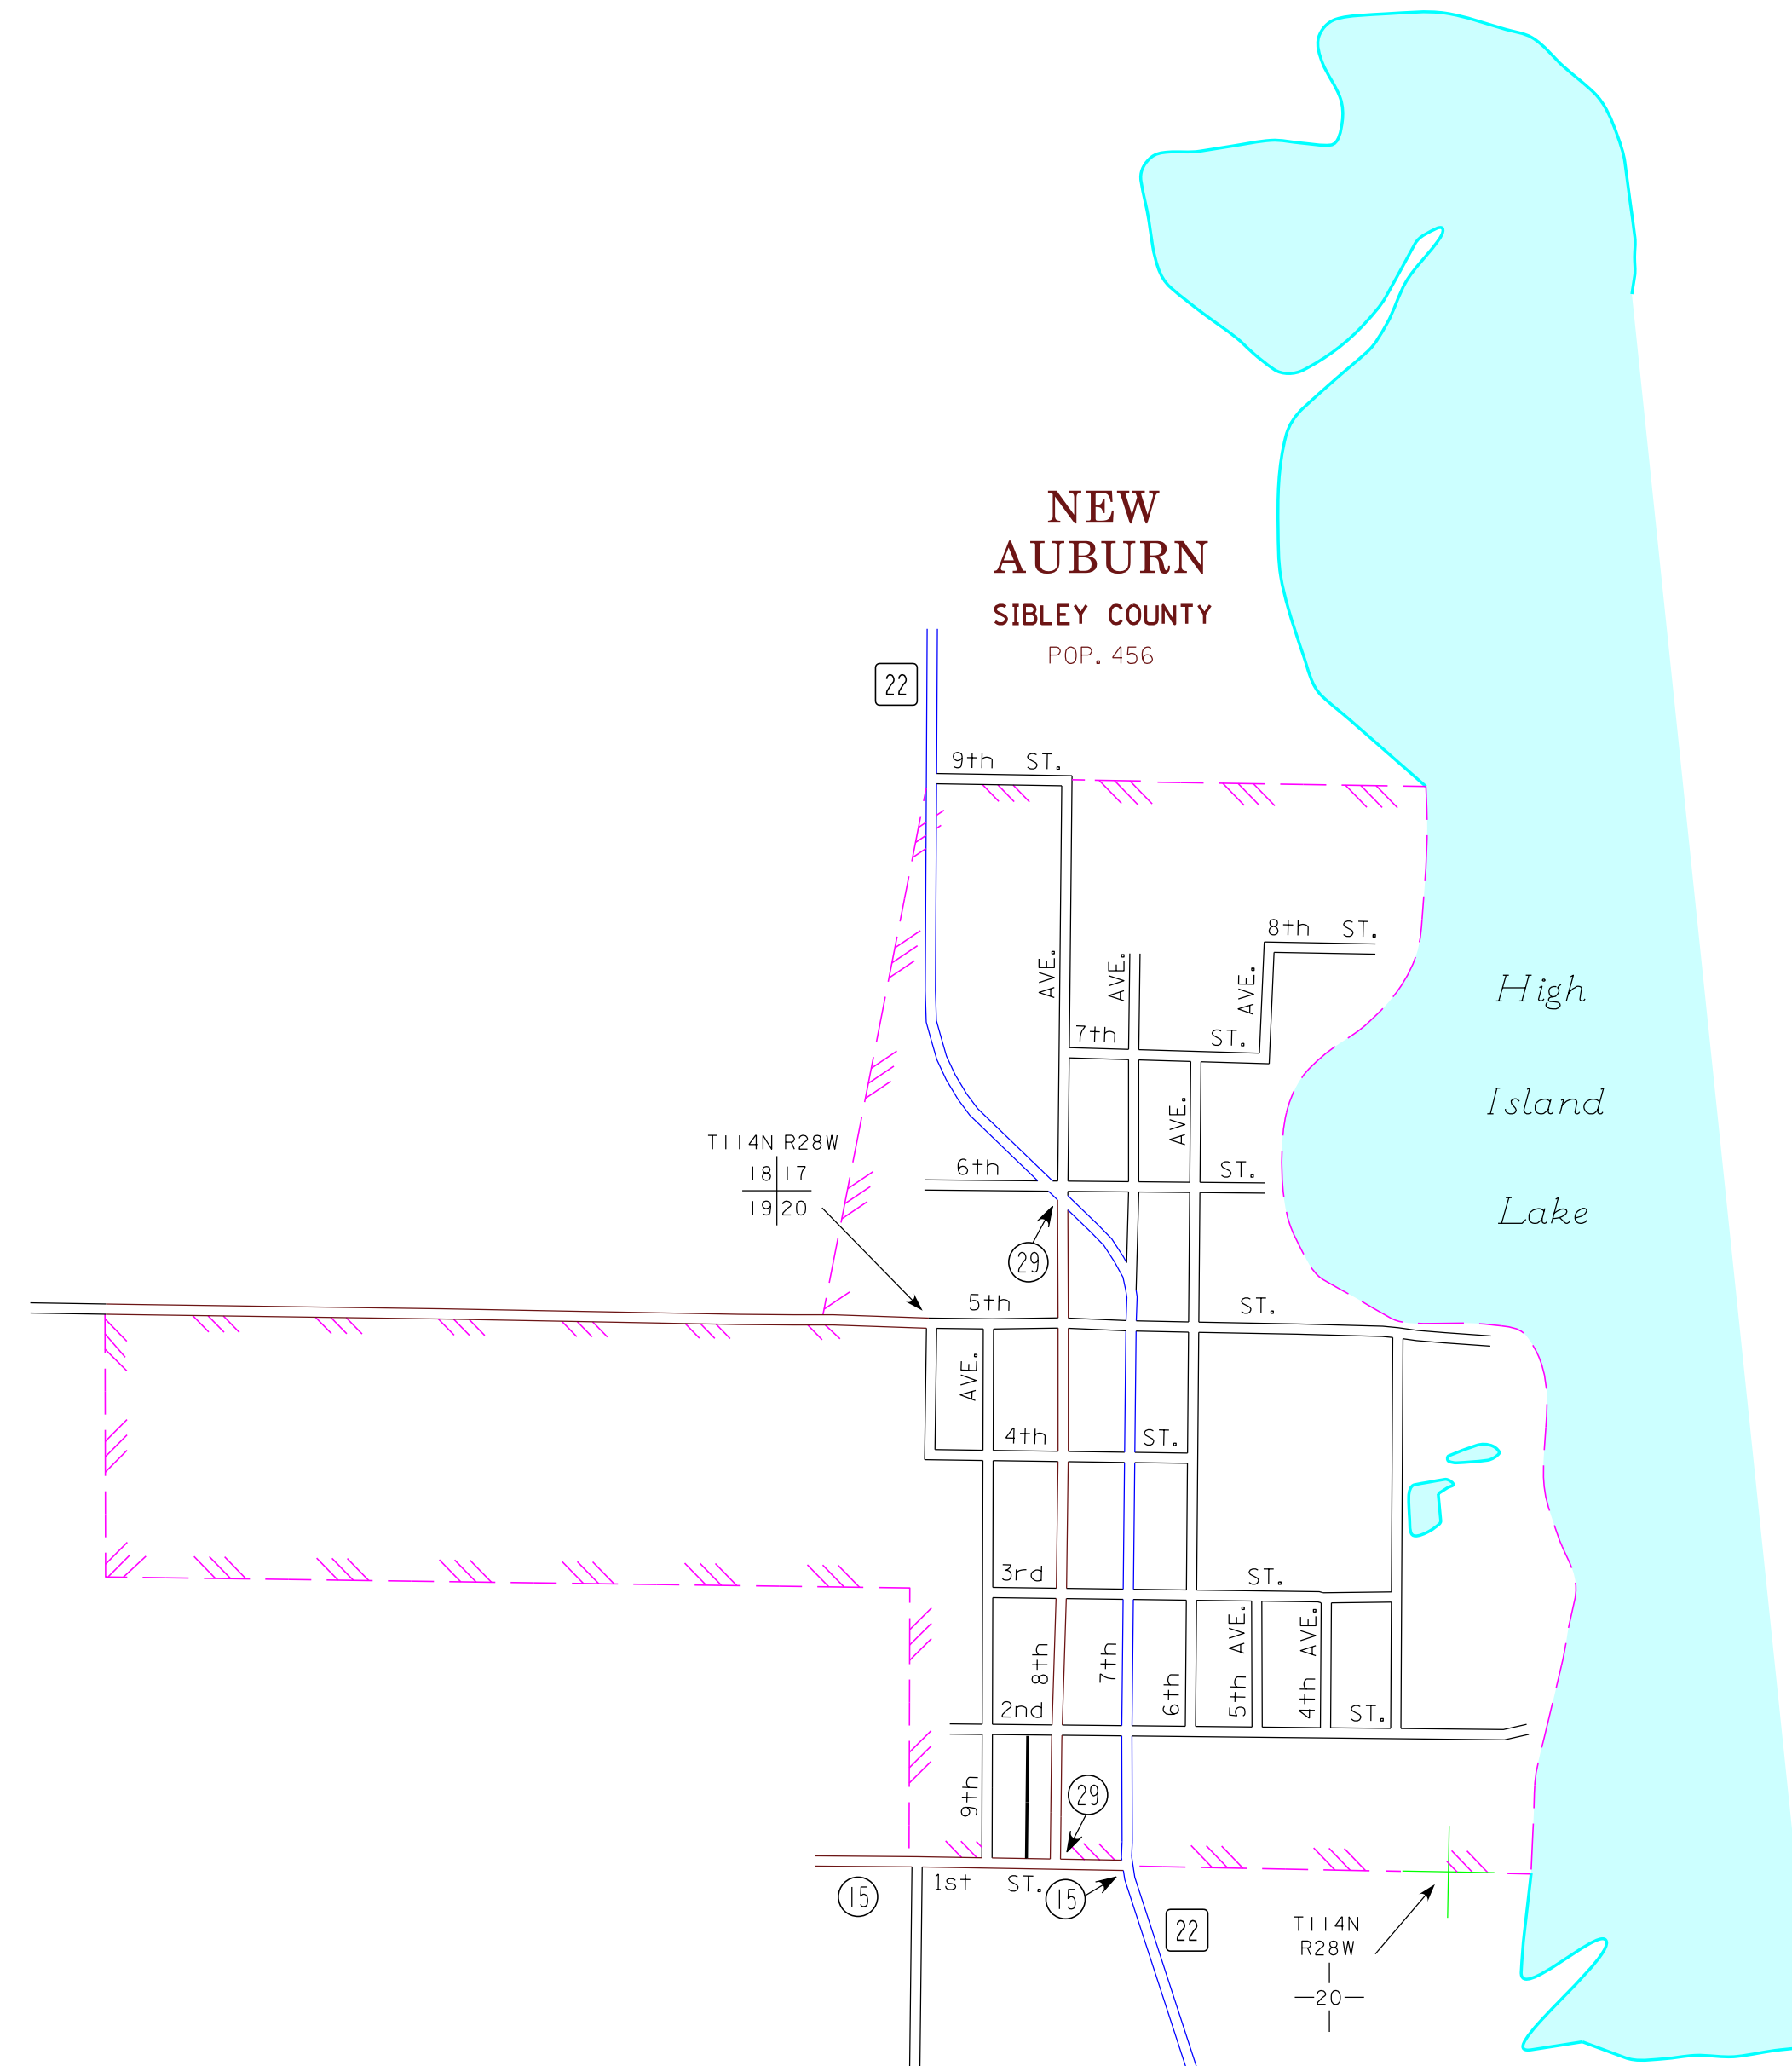

NEW AUBURN
SIBLEY COUNTY
POP. 456

MUNICIPALITIES SHOWN
ON THIS SHEET
ARLINGTON
NEW AUBURN
WINTHROP

NOTE: 2010 U.S. CENSUS FIGURES SHOWN FOR ALL MUNICIPALITIES UNLESS OTHERWISE STATED.