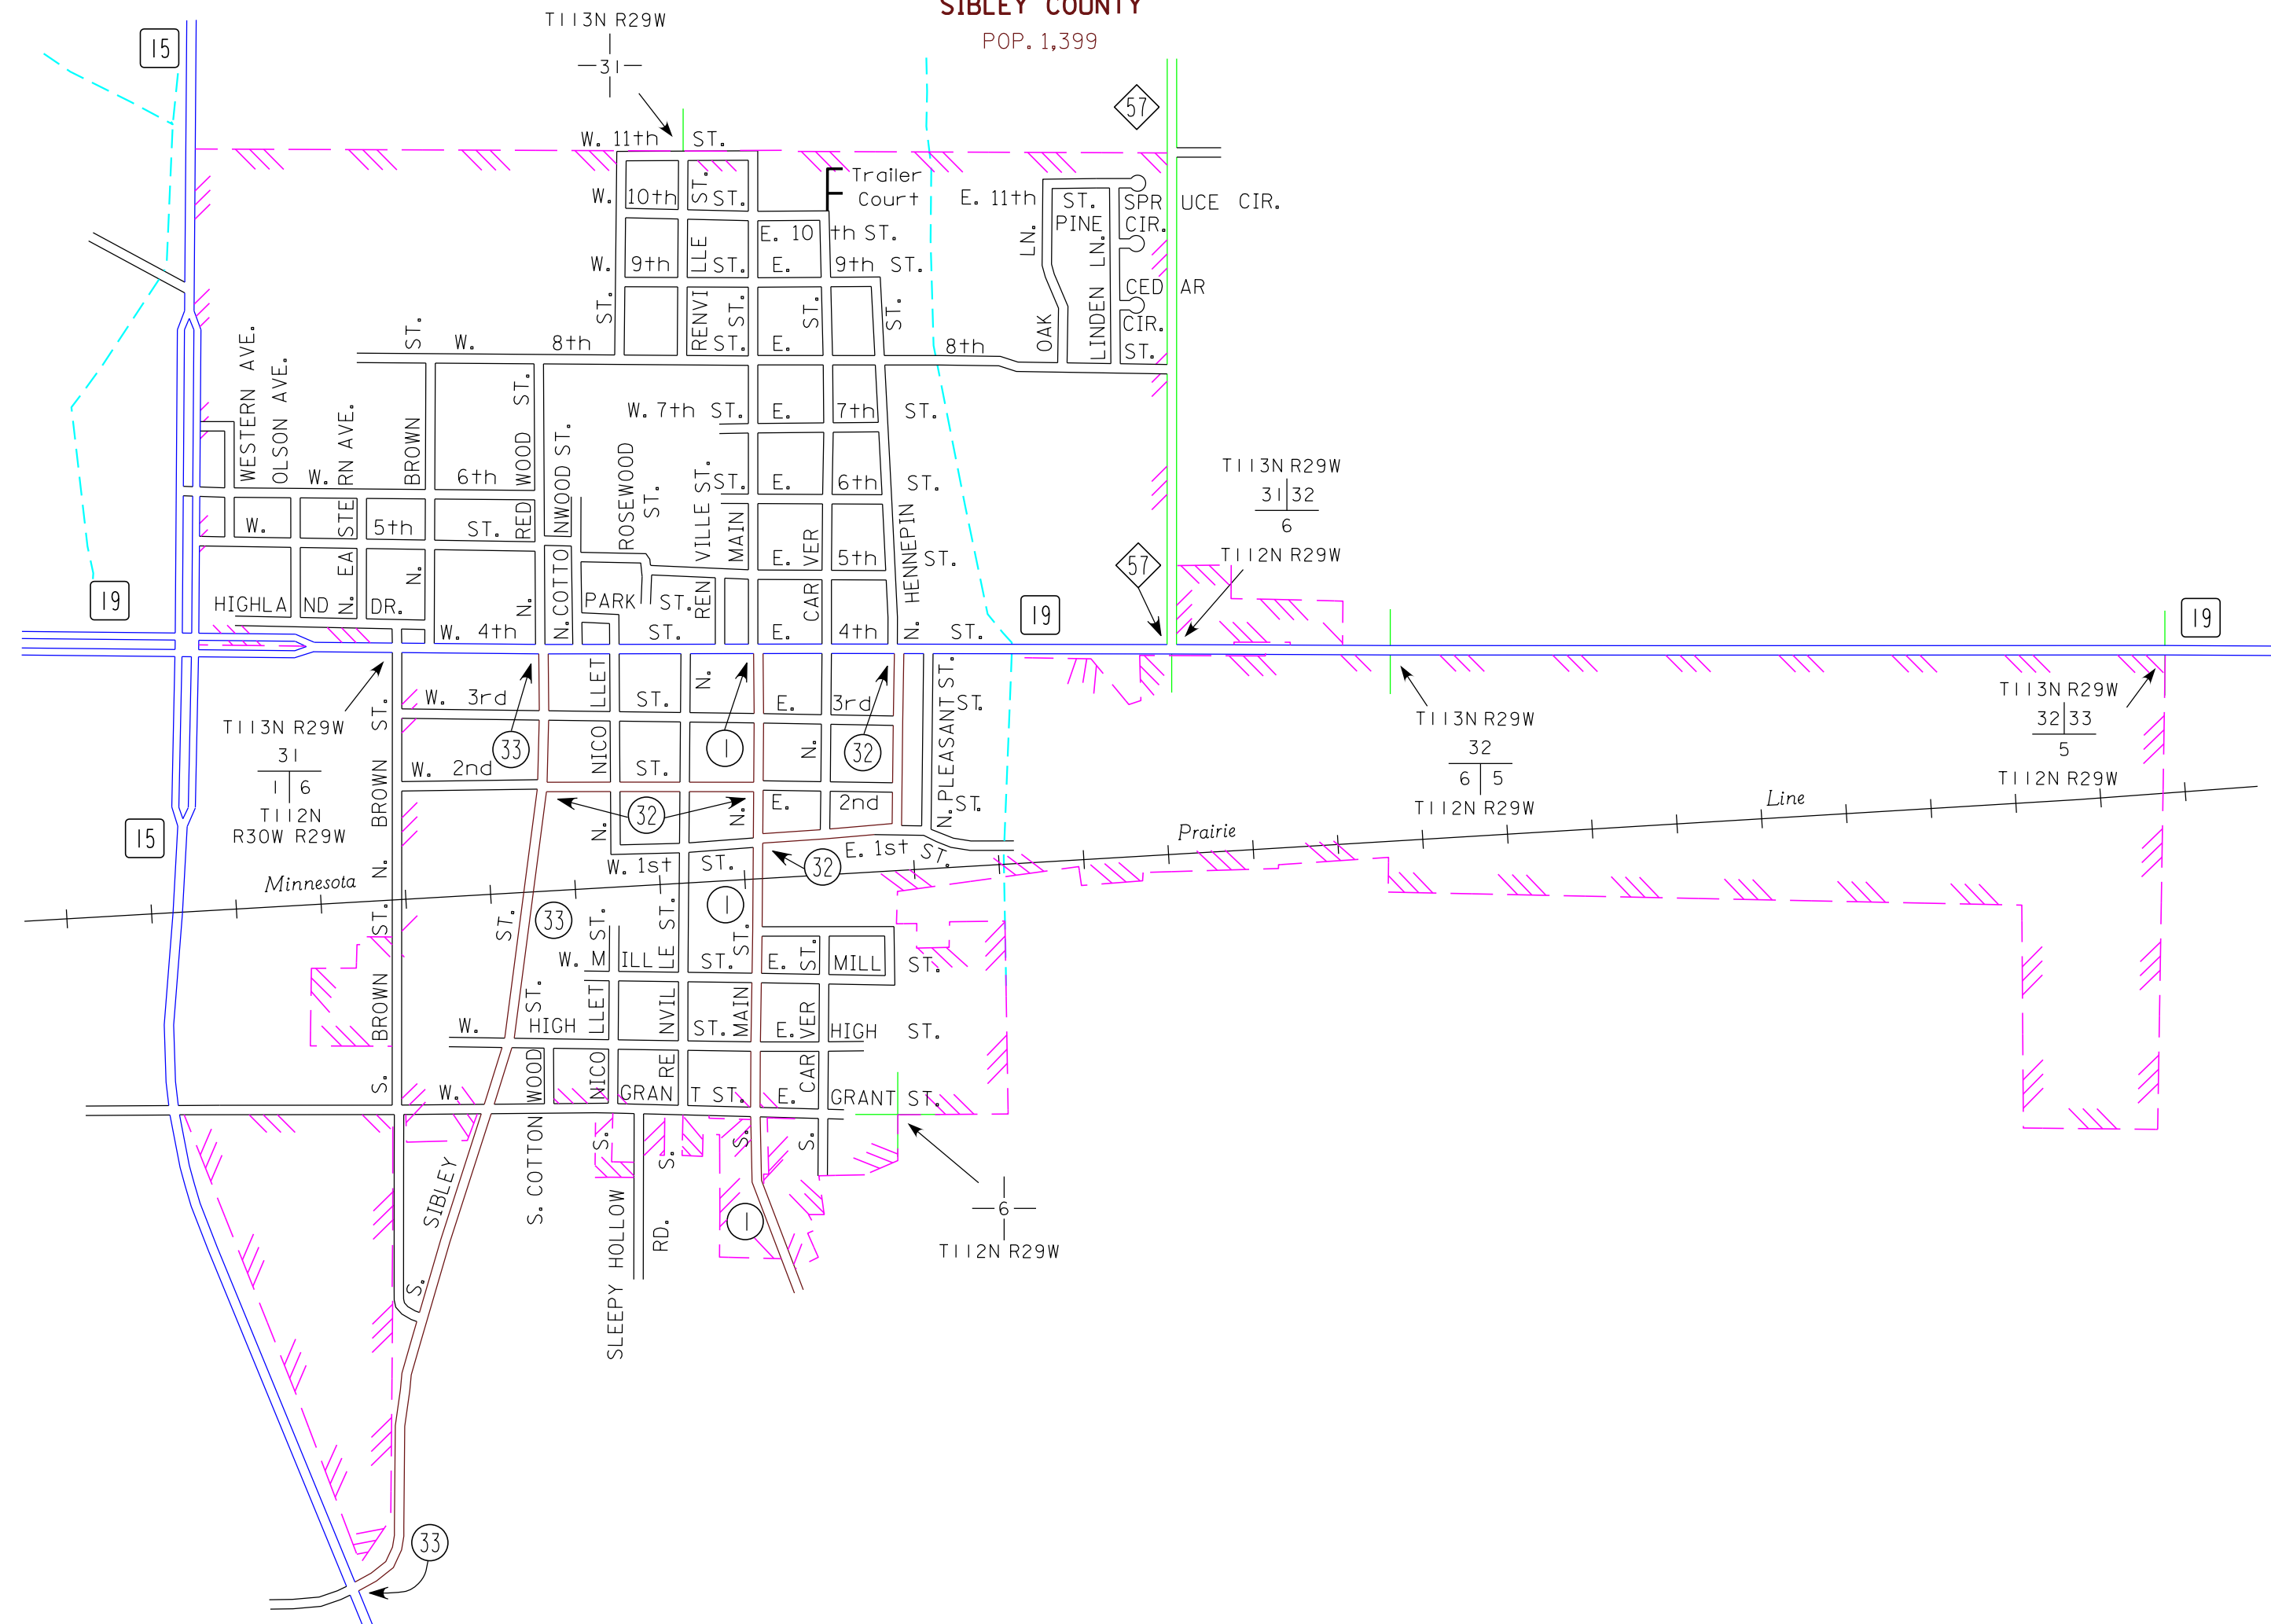

WINTHROP
SIBLEY COUNTY
POP. 1,399