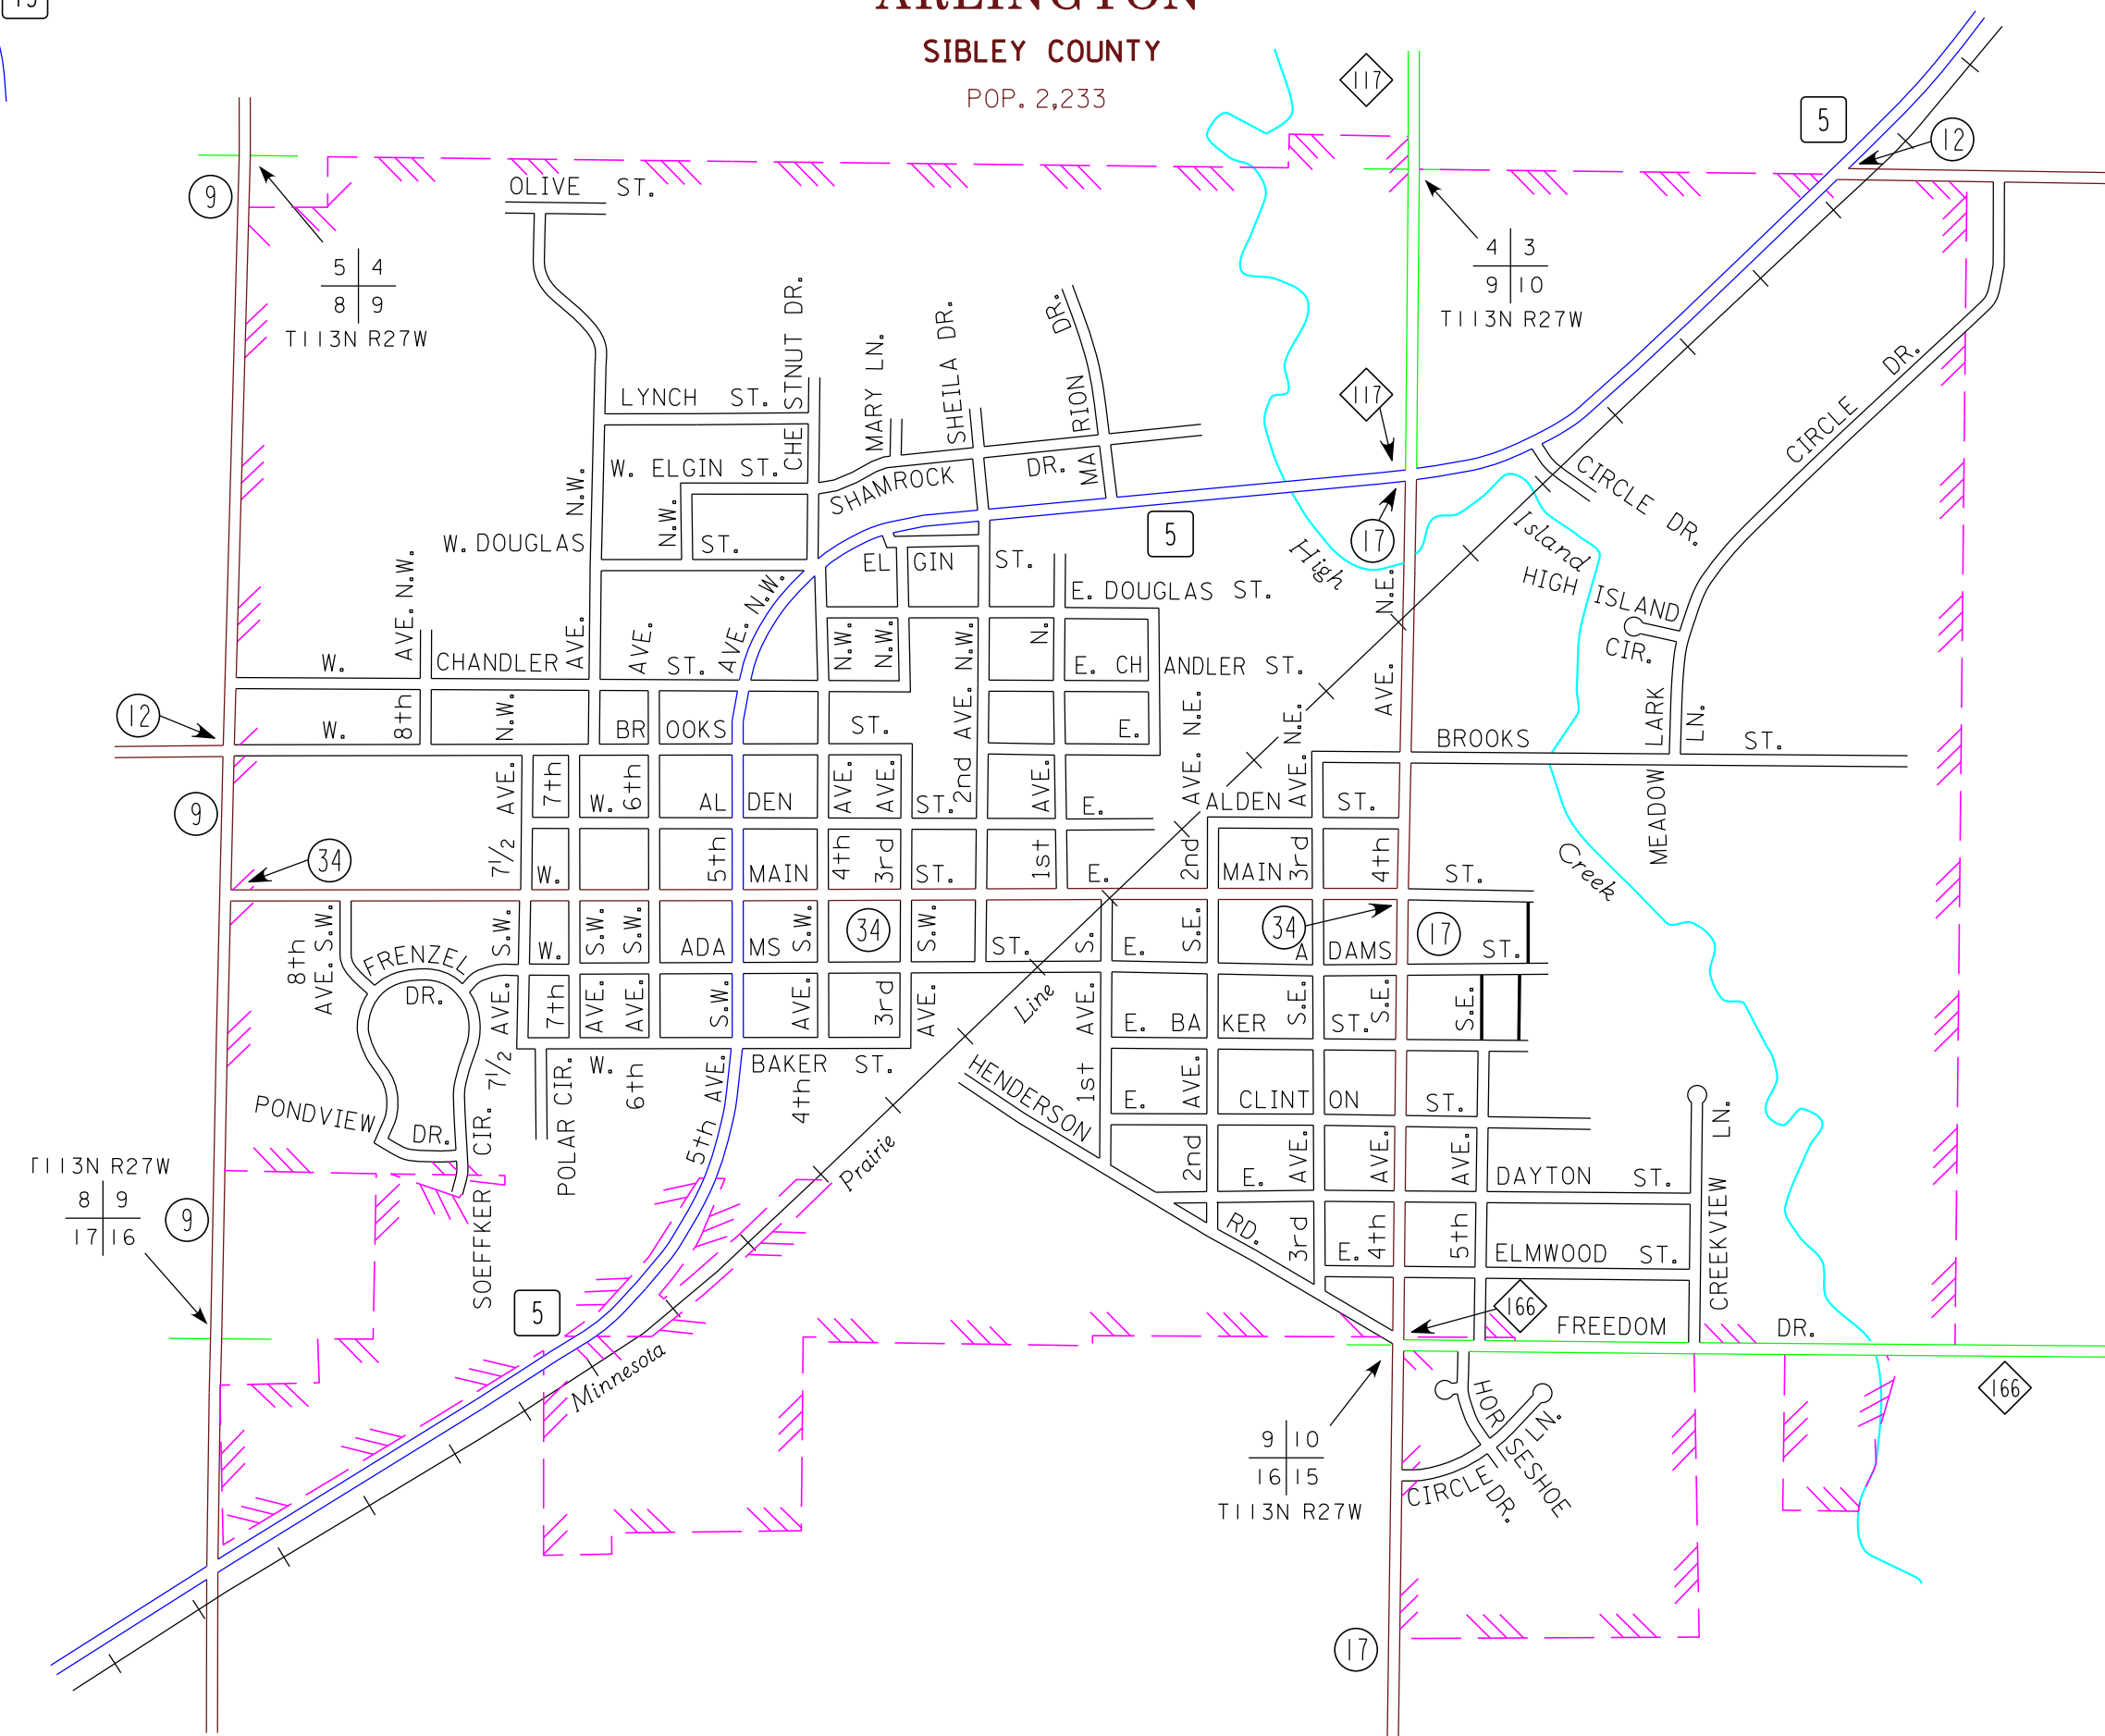

ARLINGTON
SIBLEY COUNTY
POP. 2,233

MUNICIPALITIES OF
SIBLEY CO.

PREPARED BY THE
MINNESOTA DEPARTMENT OF TRANSPORTATION
OFFICE OF TRANSPORTATION SYSTEM MANAGEMENT
IN COOPERATION WITH
U.S. DEPARTMENT OF TRANSPORTATION
FEDERAL HIGHWAY ADMINISTRATION

2015
BASIC DATA - 2013

LEGEND

- INTERSTATE TRUNK HIGHWAY..... (I-95)
- U.S. TRUNK HIGHWAY..... (10)
- STATE TRUNK HIGHWAY..... (55)
- COUNTY STATE AID HIGHWAY..... (23)
- COUNTY ROAD..... (19)
- PUBLIC ROAD.....
- PRIVATE ROAD.....
- CORPORATE LIMITS.....