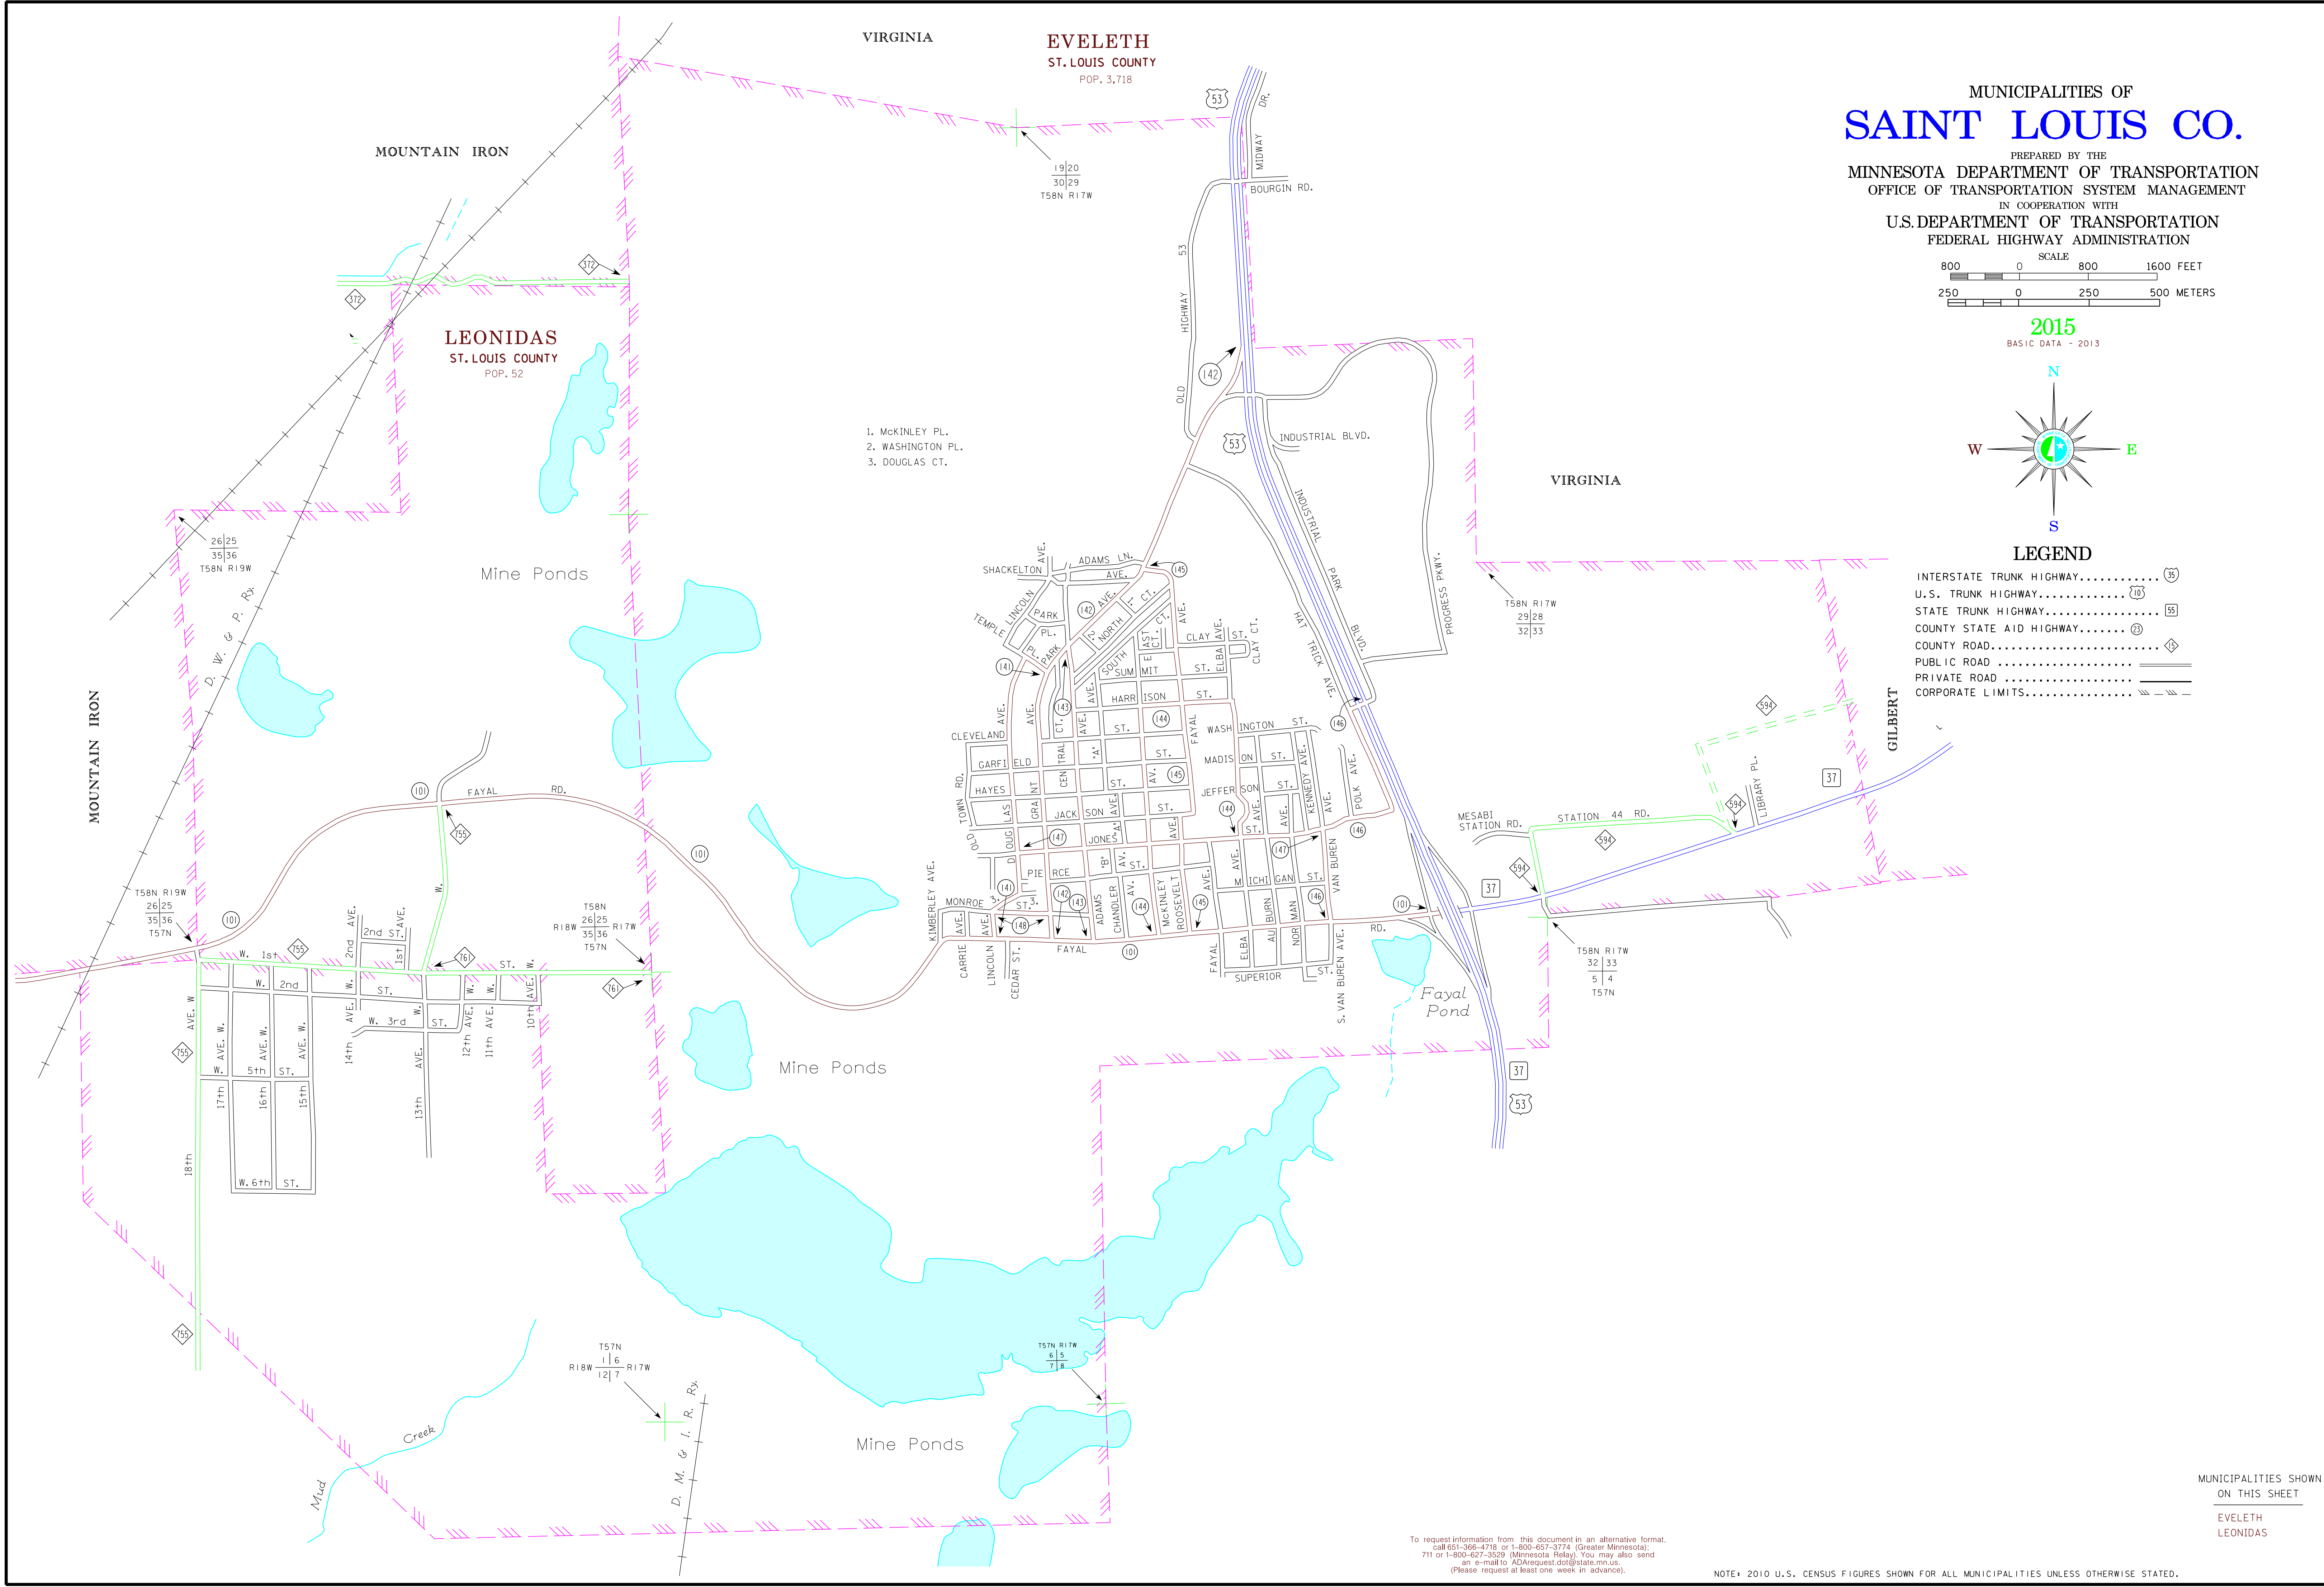

VIRGINIA
EVELETH
ST. LOUIS COUNTY
POP. 3,718

MUNICIPALITIES OF
SAINT LOUIS CO.

PREPARED BY THE
MINNESOTA DEPARTMENT OF TRANSPORTATION
OFFICE OF TRANSPORTATION SYSTEM MANAGEMENT
IN COOPERATION WITH
U.S. DEPARTMENT OF TRANSPORTATION
FEDERAL HIGHWAY ADMINISTRATION

2015
BASIC DATA - 2013

LEGEND

- INTERSTATE TRUNK HIGHWAY..... (I-35)
- U.S. TRUNK HIGHWAY..... (10)
- STATE TRUNK HIGHWAY..... (55)
- COUNTY STATE AID HIGHWAY..... (23)
- COUNTY ROAD..... (14)
- PUBLIC ROAD.....
- PRIVATE ROAD.....
- CORPORATE LIMITS.....

1. MCKINLEY PL.
2. WASHINGTON PL.
3. DOUGLAS CT.

MUNICIPALITIES SHOWN
ON THIS SHEET
EVELETH
LEONIDAS

NOTE: 2010 U.S. CENSUS FIGURES SHOWN FOR ALL MUNICIPALITIES UNLESS OTHERWISE STATED.