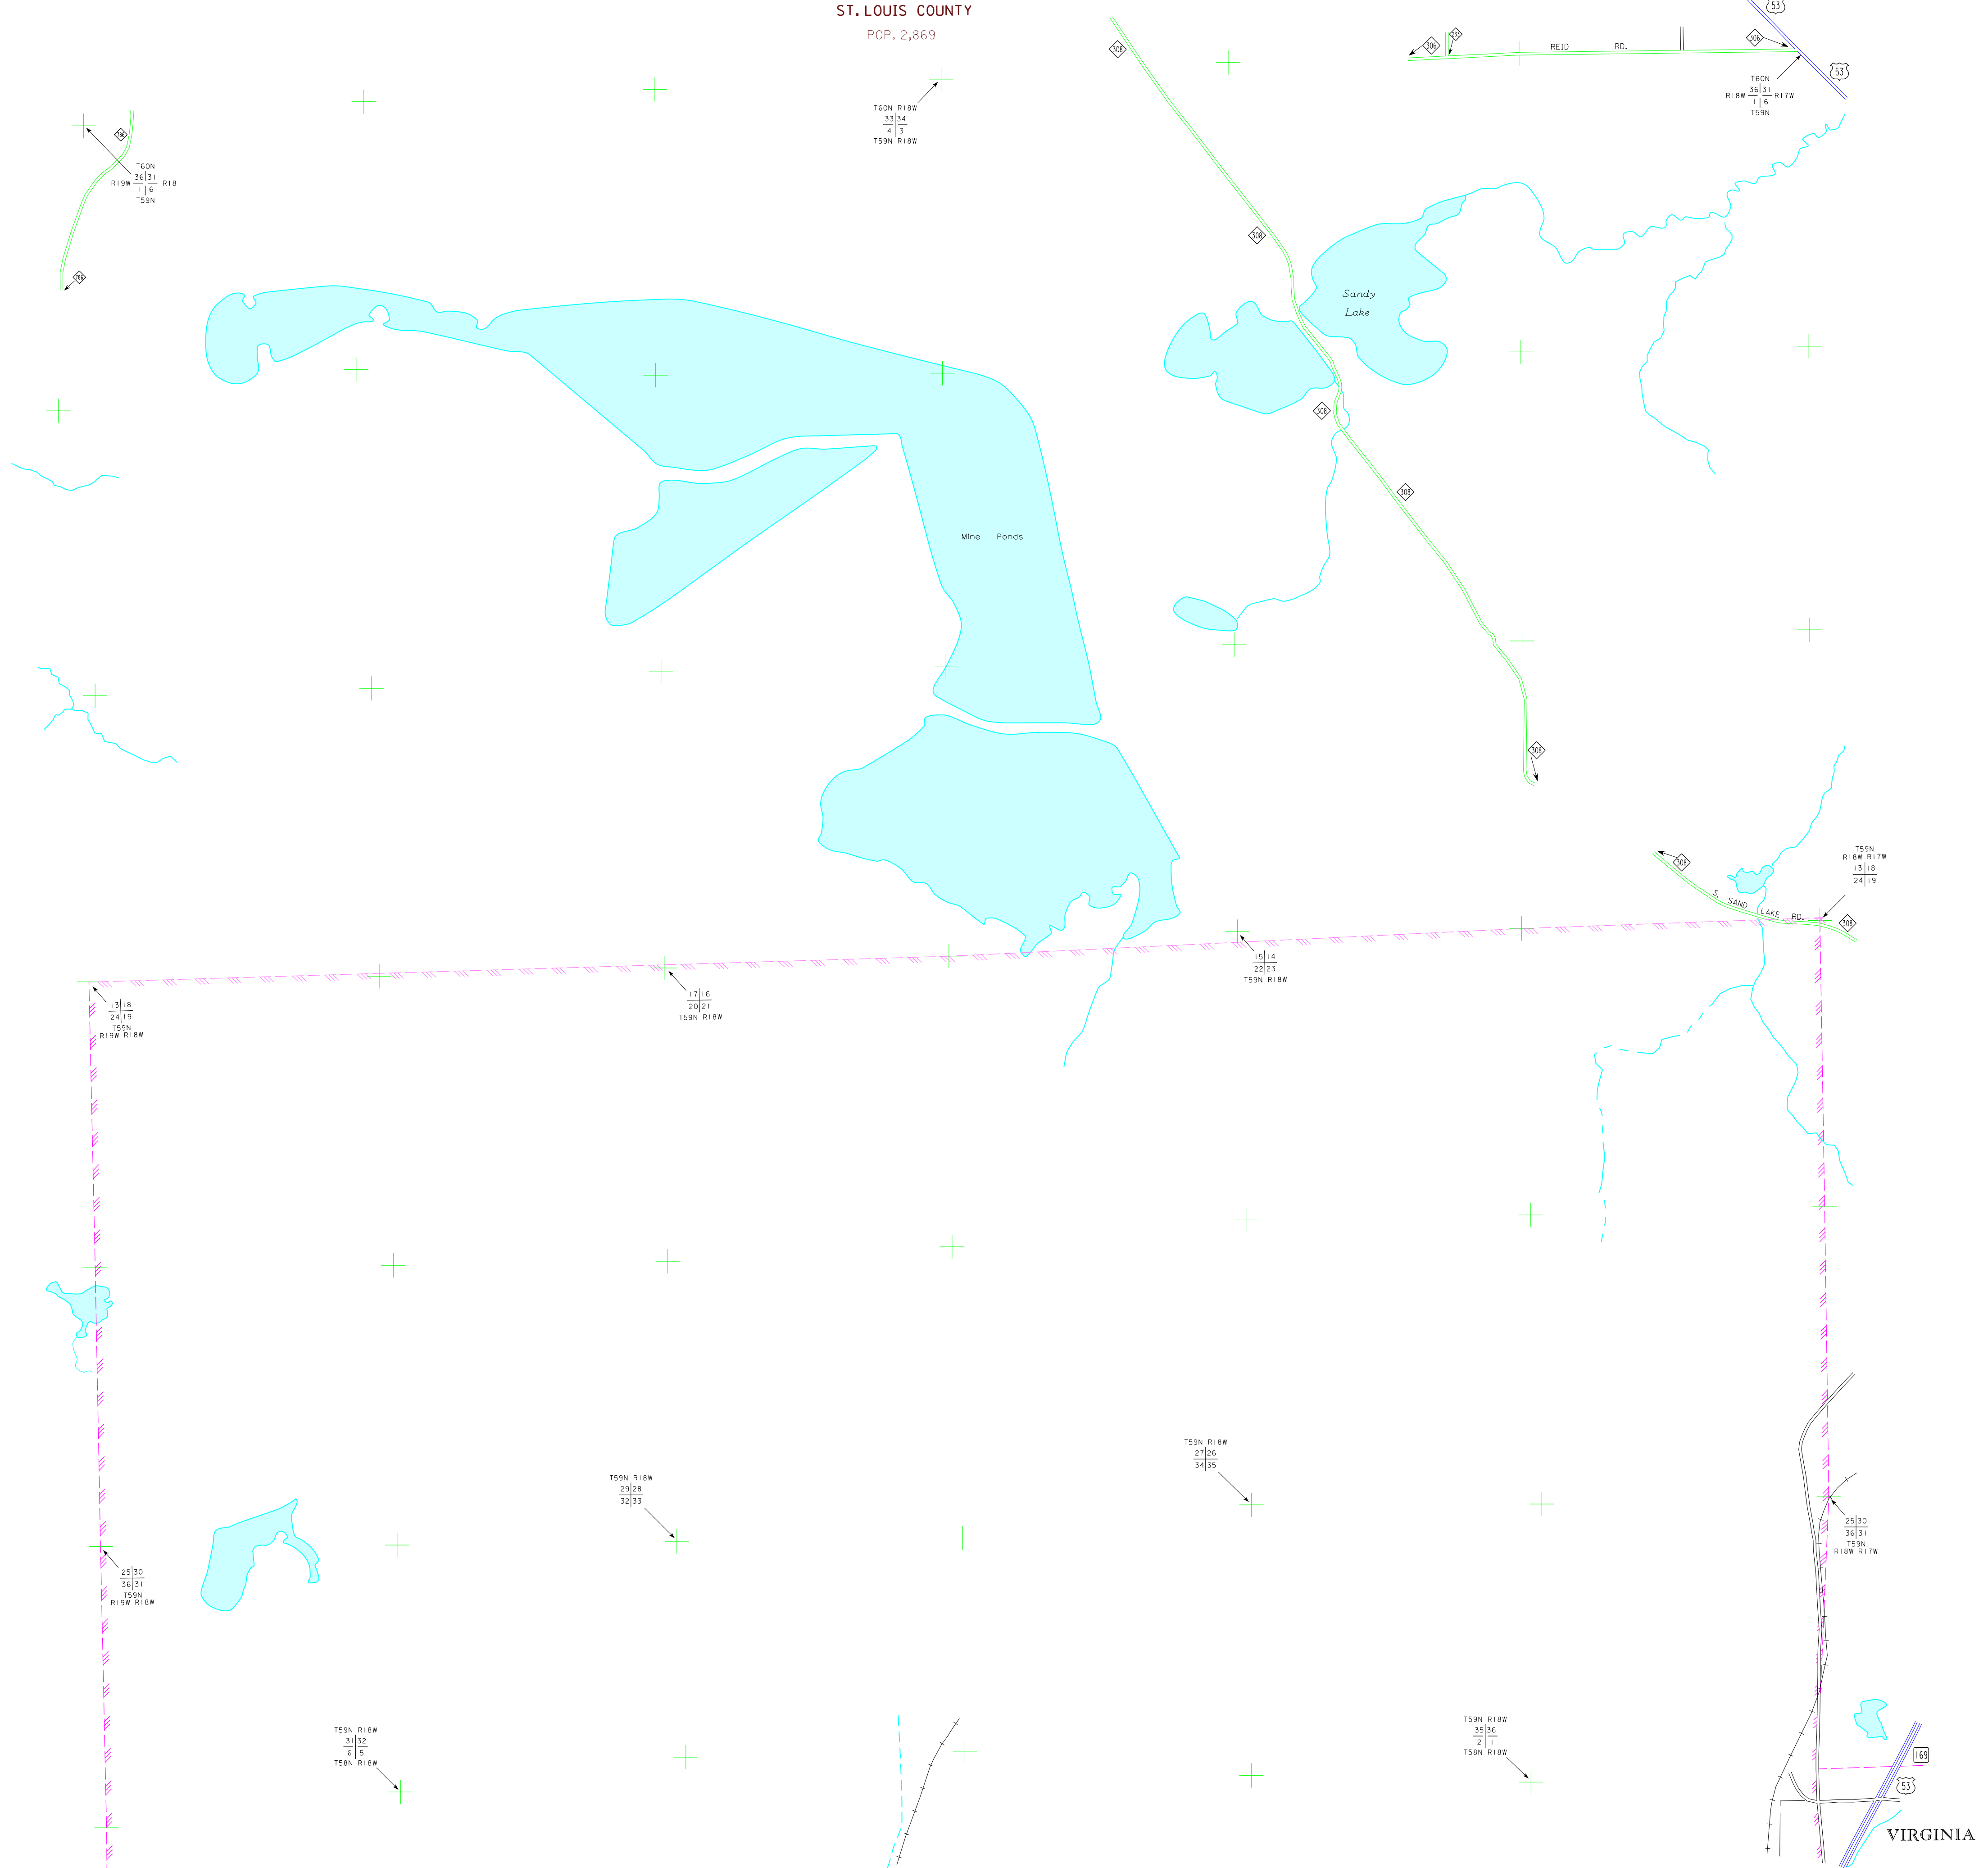

MOUNTAIN IRON
ST. LOUIS COUNTY
POP. 2,869

MUNICIPALITIES OF
SAINT LOUIS CO.

PREPARED BY THE
MINNESOTA DEPARTMENT OF TRANSPORTATION
OFFICE OF TRANSPORTATION SYSTEM MANAGEMENT
IN COOPERATION WITH
U.S. DEPARTMENT OF TRANSPORTATION
FEDERAL HIGHWAY ADMINISTRATION

2015
BASIC DATA - 2013

LEGEND

- INTERSTATE TRUNK HIGHWAY..... (I-35)
- U.S. TRUNK HIGHWAY..... (US-169)
- STATE TRUNK HIGHWAY..... (ST-55)
- COUNTY STATE AID HIGHWAY..... (CSA-23)
- COUNTY ROAD..... (CR-19)
- PUBLIC ROAD.....
- PRIVATE ROAD.....
- CORPORATE LIMITS.....

NOTE: 2010 U.S. CENSUS FIGURES SHOWN FOR ALL MUNICIPALITIES UNLESS OTHERWISE STATED.

MUNICIPALITIES SHOWN ON THIS SHEET
MOUNTAIN IRON