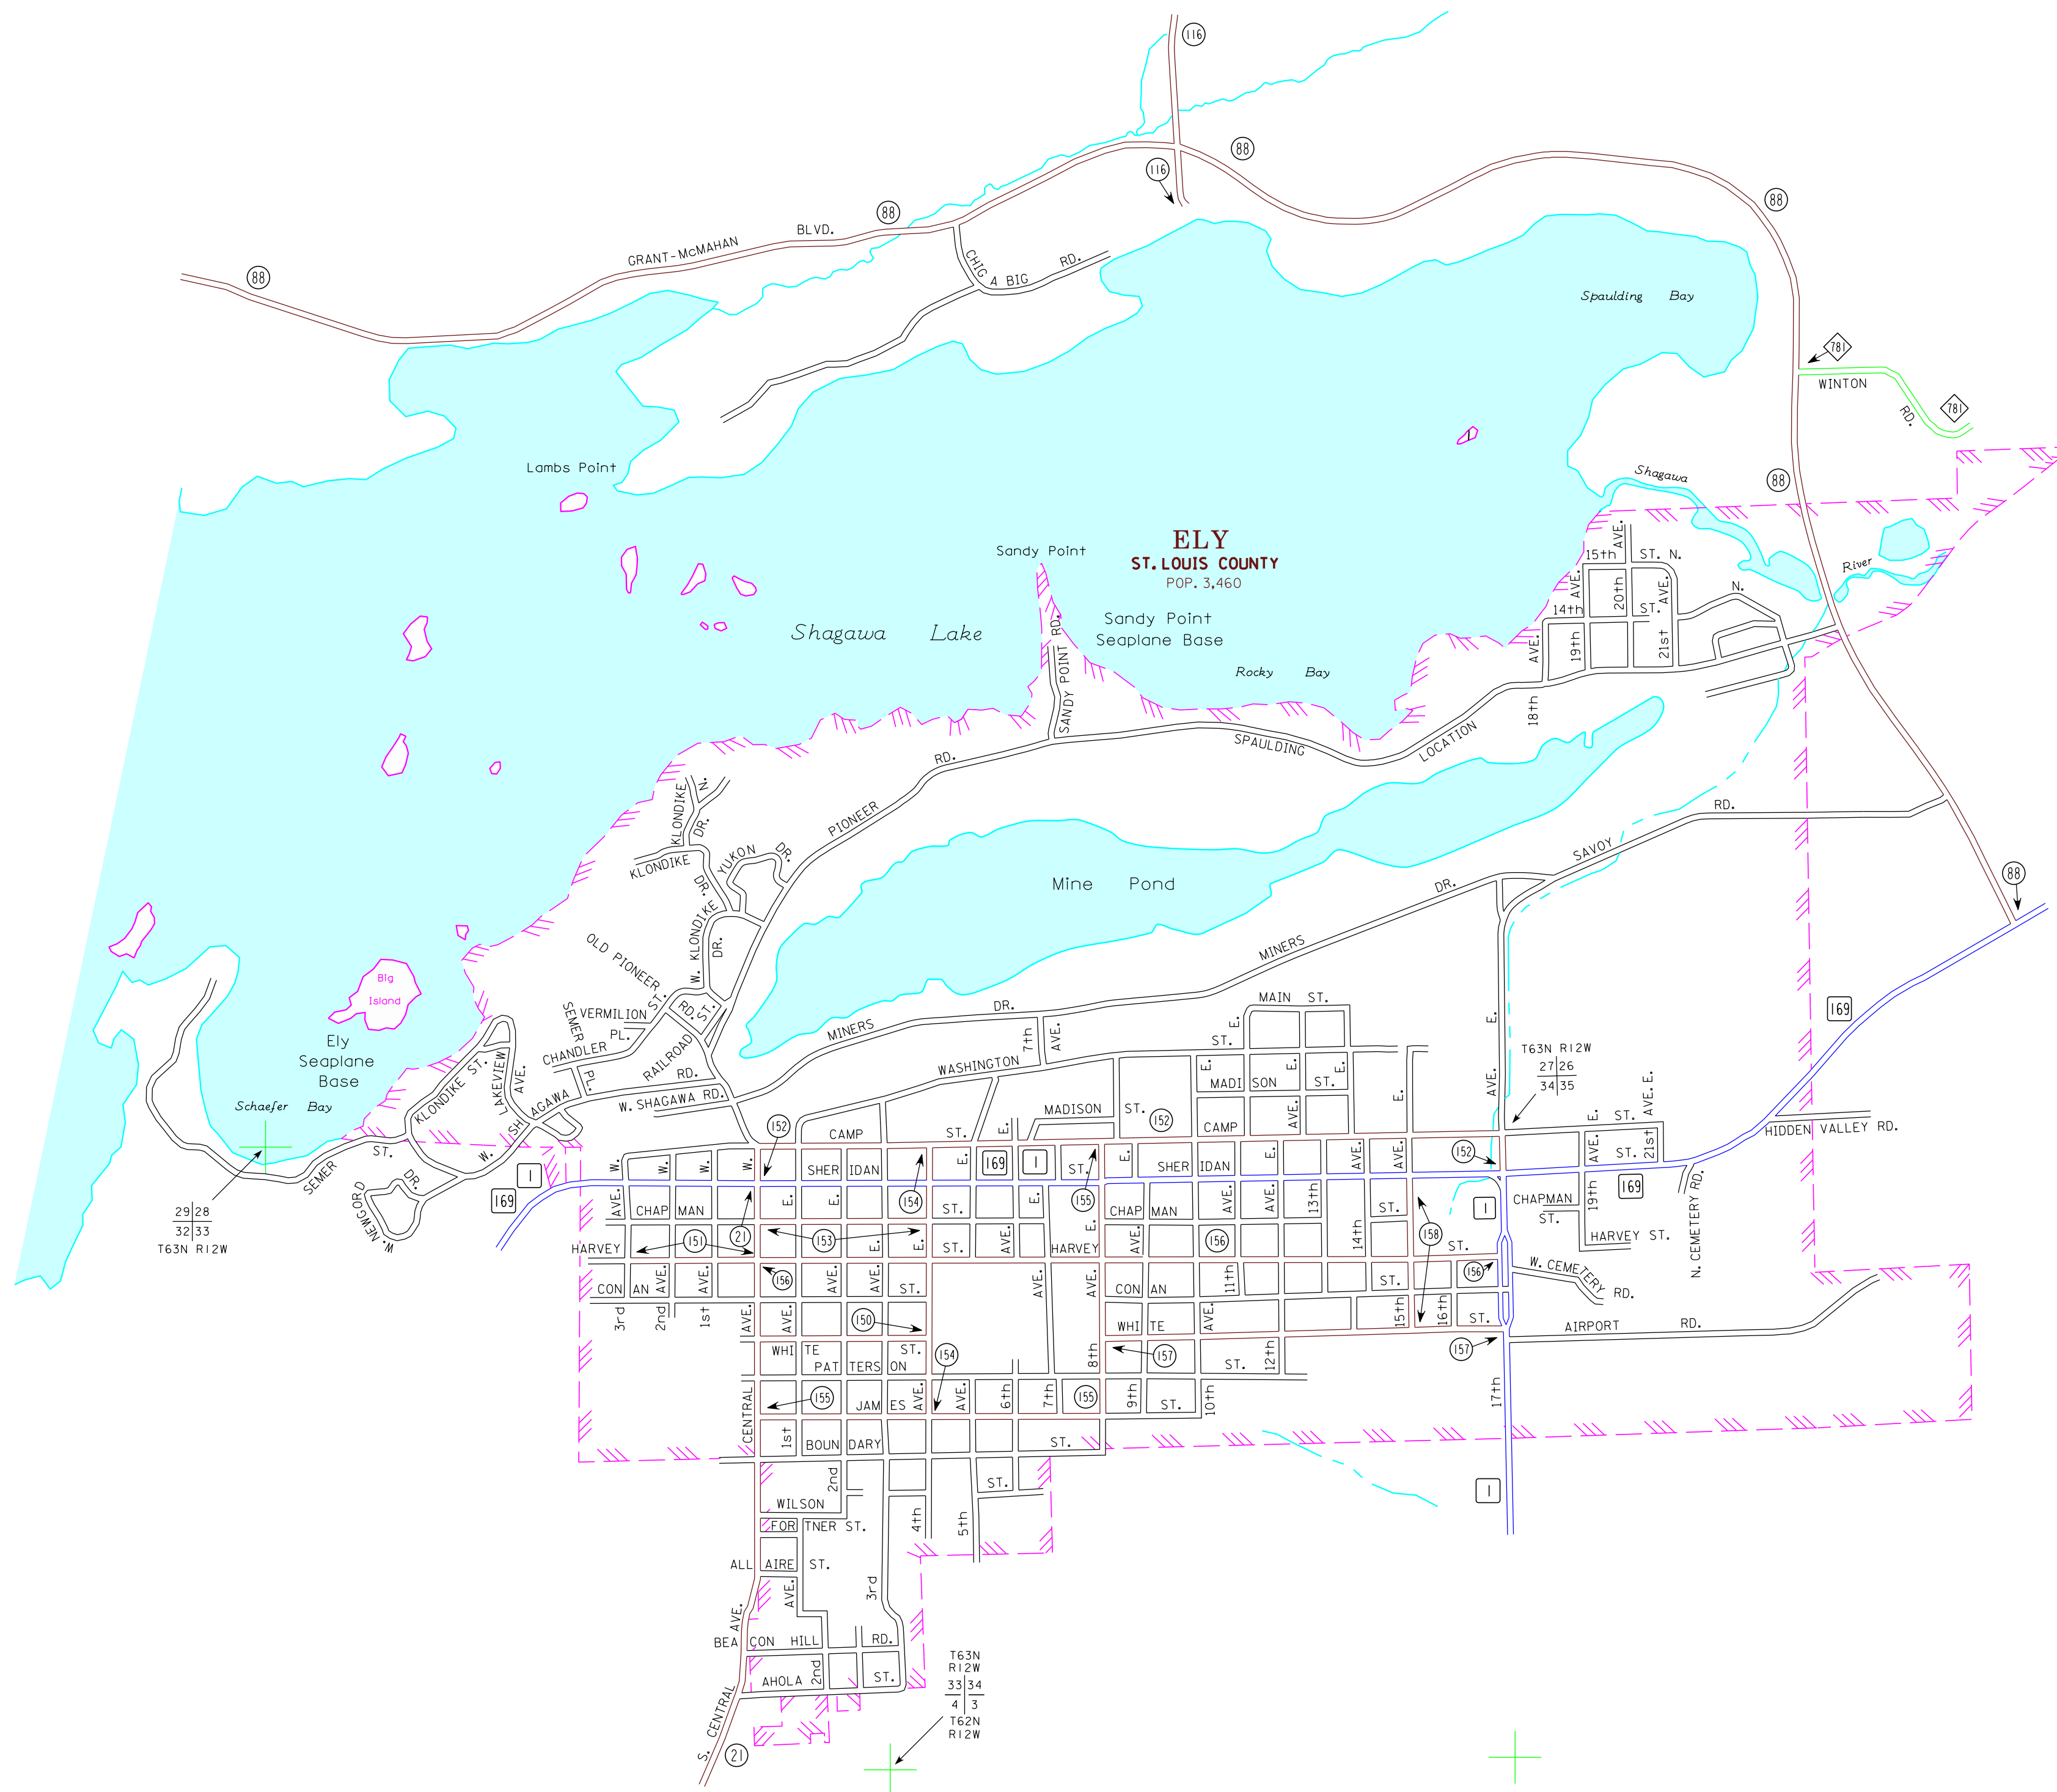

MUNICIPALITIES OF
SAINT LOUIS CO.

PREPARED BY THE
MINNESOTA DEPARTMENT OF TRANSPORTATION
OFFICE OF TRANSPORTATION SYSTEM MANAGEMENT
IN COOPERATION WITH
U.S. DEPARTMENT OF TRANSPORTATION
FEDERAL HIGHWAY ADMINISTRATION

2015
BASIC DATA - 2013

LEGEND

- INTERSTATE TRUNK HIGHWAY..... (I-90)
- U.S. TRUNK HIGHWAY..... (US-169)
- STATE TRUNK HIGHWAY..... (ST-55)
- COUNTY STATE AID HIGHWAY..... (CSA-23)
- COUNTY ROAD..... (C-15)
- PUBLIC ROAD.....
- PRIVATE ROAD.....
- CORPORATE LIMITS.....

MUNICIPALITIES SHOWN
ON THIS SHEET
FLOODWOOD
ELY

NOTE: 2010 U.S. CENSUS FIGURES SHOWN FOR ALL MUNICIPALITIES UNLESS OTHERWISE STATED.