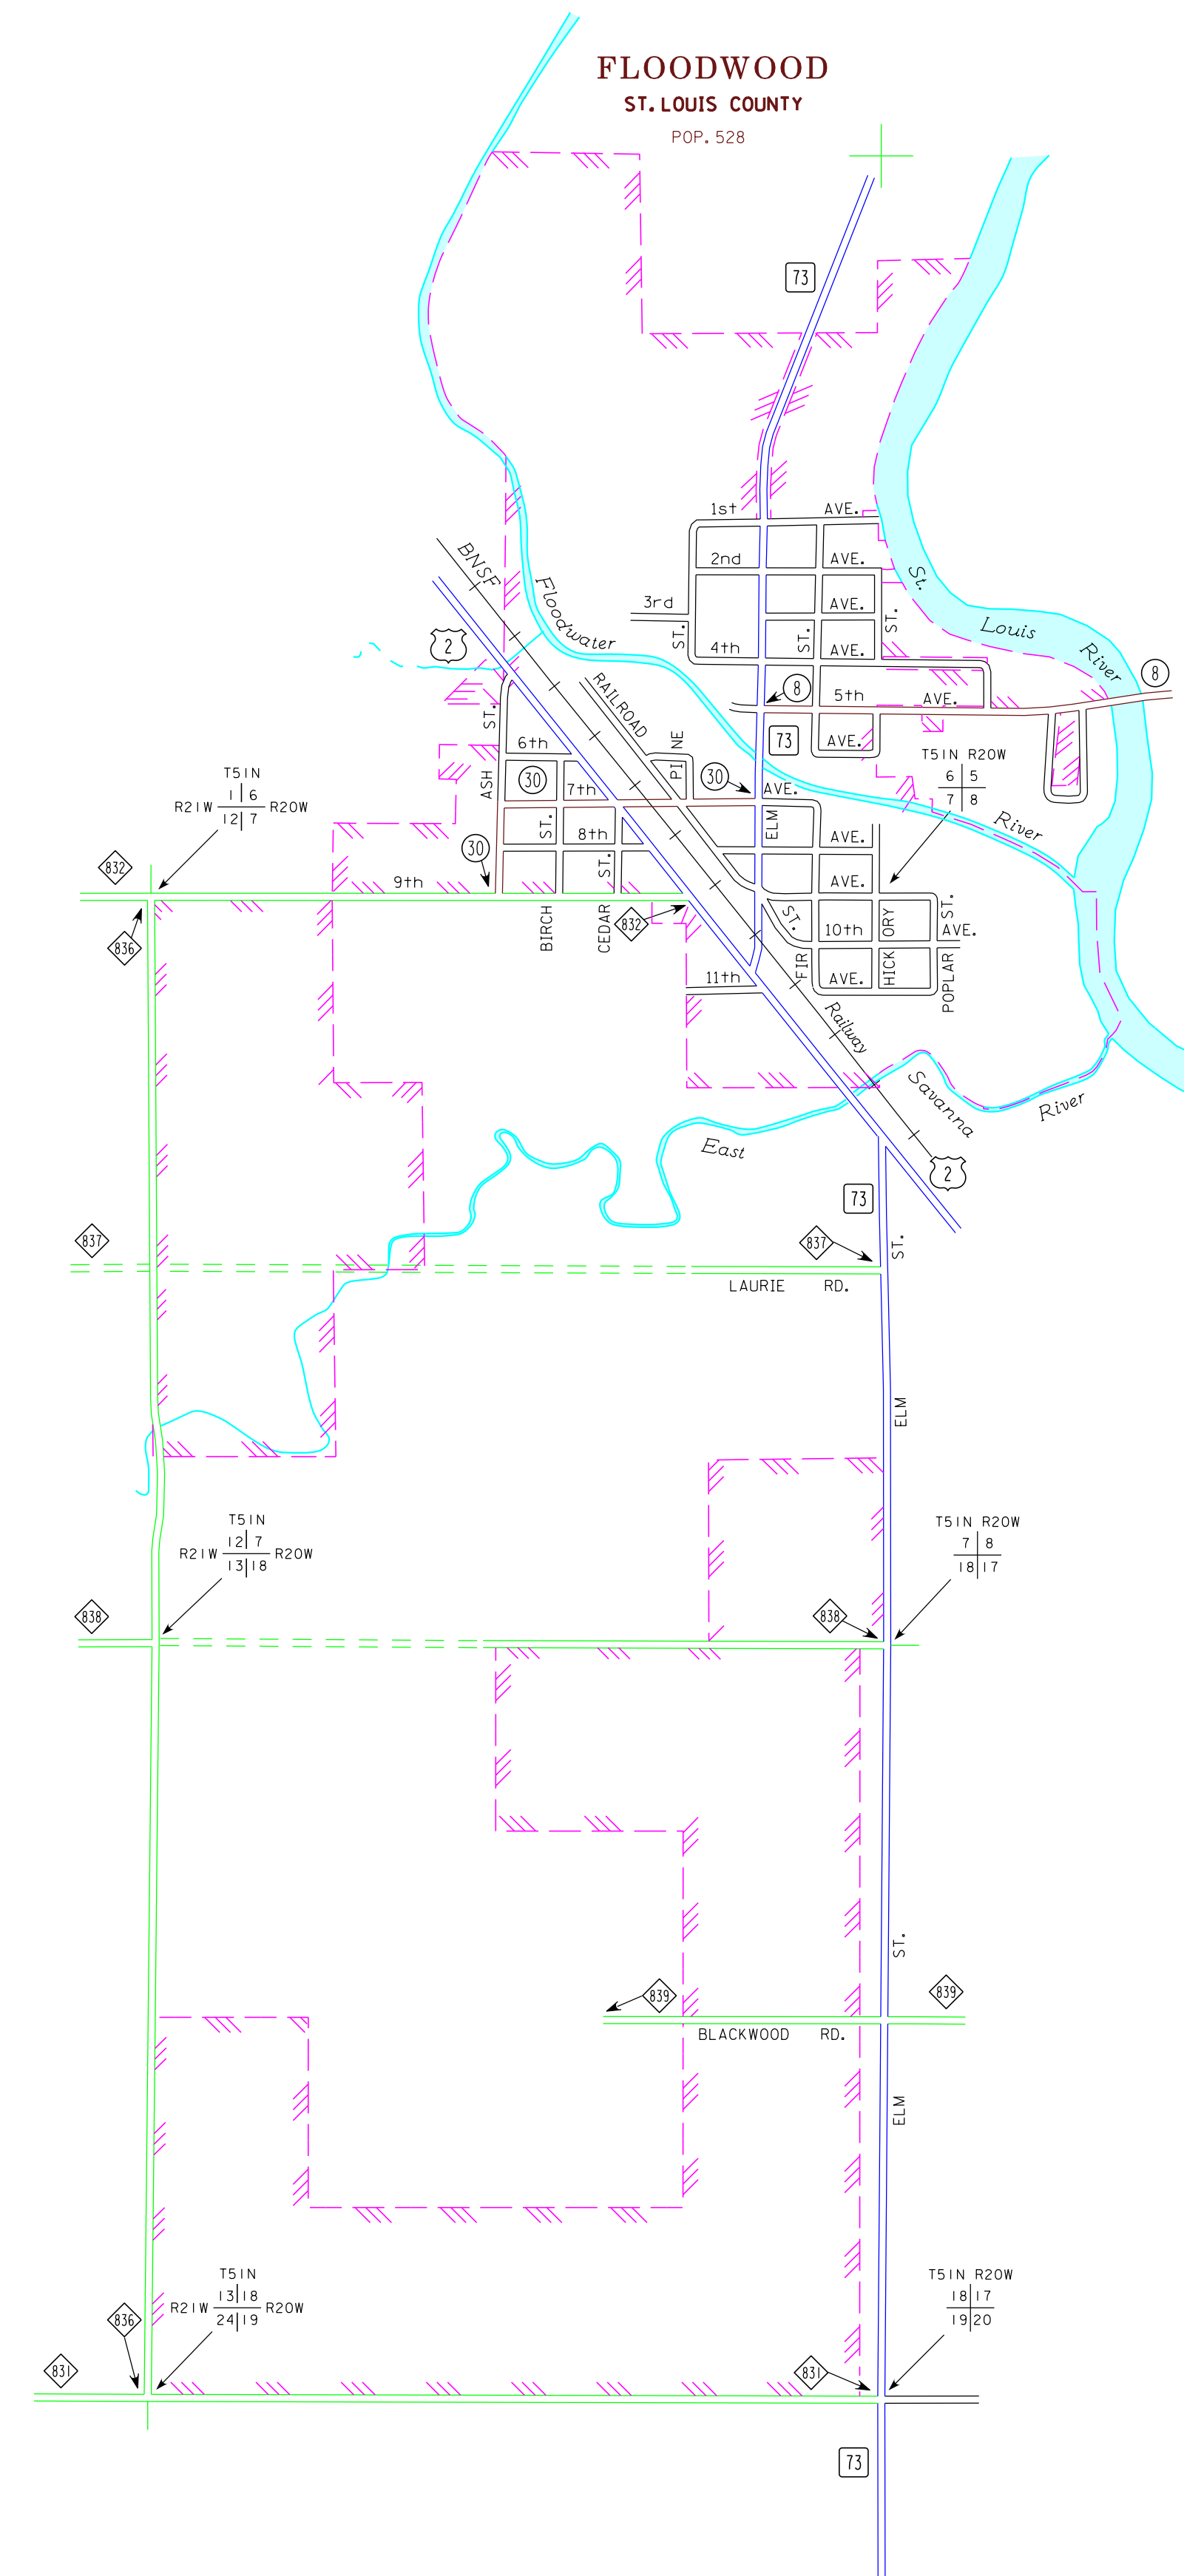

MUNICIPALITIES OF
SAINT LOUIS CO.

PREPARED BY THE
MINNESOTA DEPARTMENT OF TRANSPORTATION
OFFICE OF TRANSPORTATION SYSTEM MANAGEMENT
IN COOPERATION WITH
U.S. DEPARTMENT OF TRANSPORTATION
FEDERAL HIGHWAY ADMINISTRATION

2015
BASIC DATA - 2013

LEGEND

- INTERSTATE TRUNK HIGHWAY..... (I-90)
- U.S. TRUNK HIGHWAY..... (US-169)
- STATE TRUNK HIGHWAY..... (ST-55)
- COUNTY STATE AID HIGHWAY..... (CSA-23)
- COUNTY ROAD..... (C-15)
- PUBLIC ROAD.....
- PRIVATE ROAD.....
- CORPORATE LIMITS.....

MUNICIPALITIES SHOWN
ON THIS SHEET
FLOODWOOD
ELY

NOTE: 2010 U.S. CENSUS FIGURES SHOWN FOR ALL MUNICIPALITIES UNLESS OTHERWISE STATED.