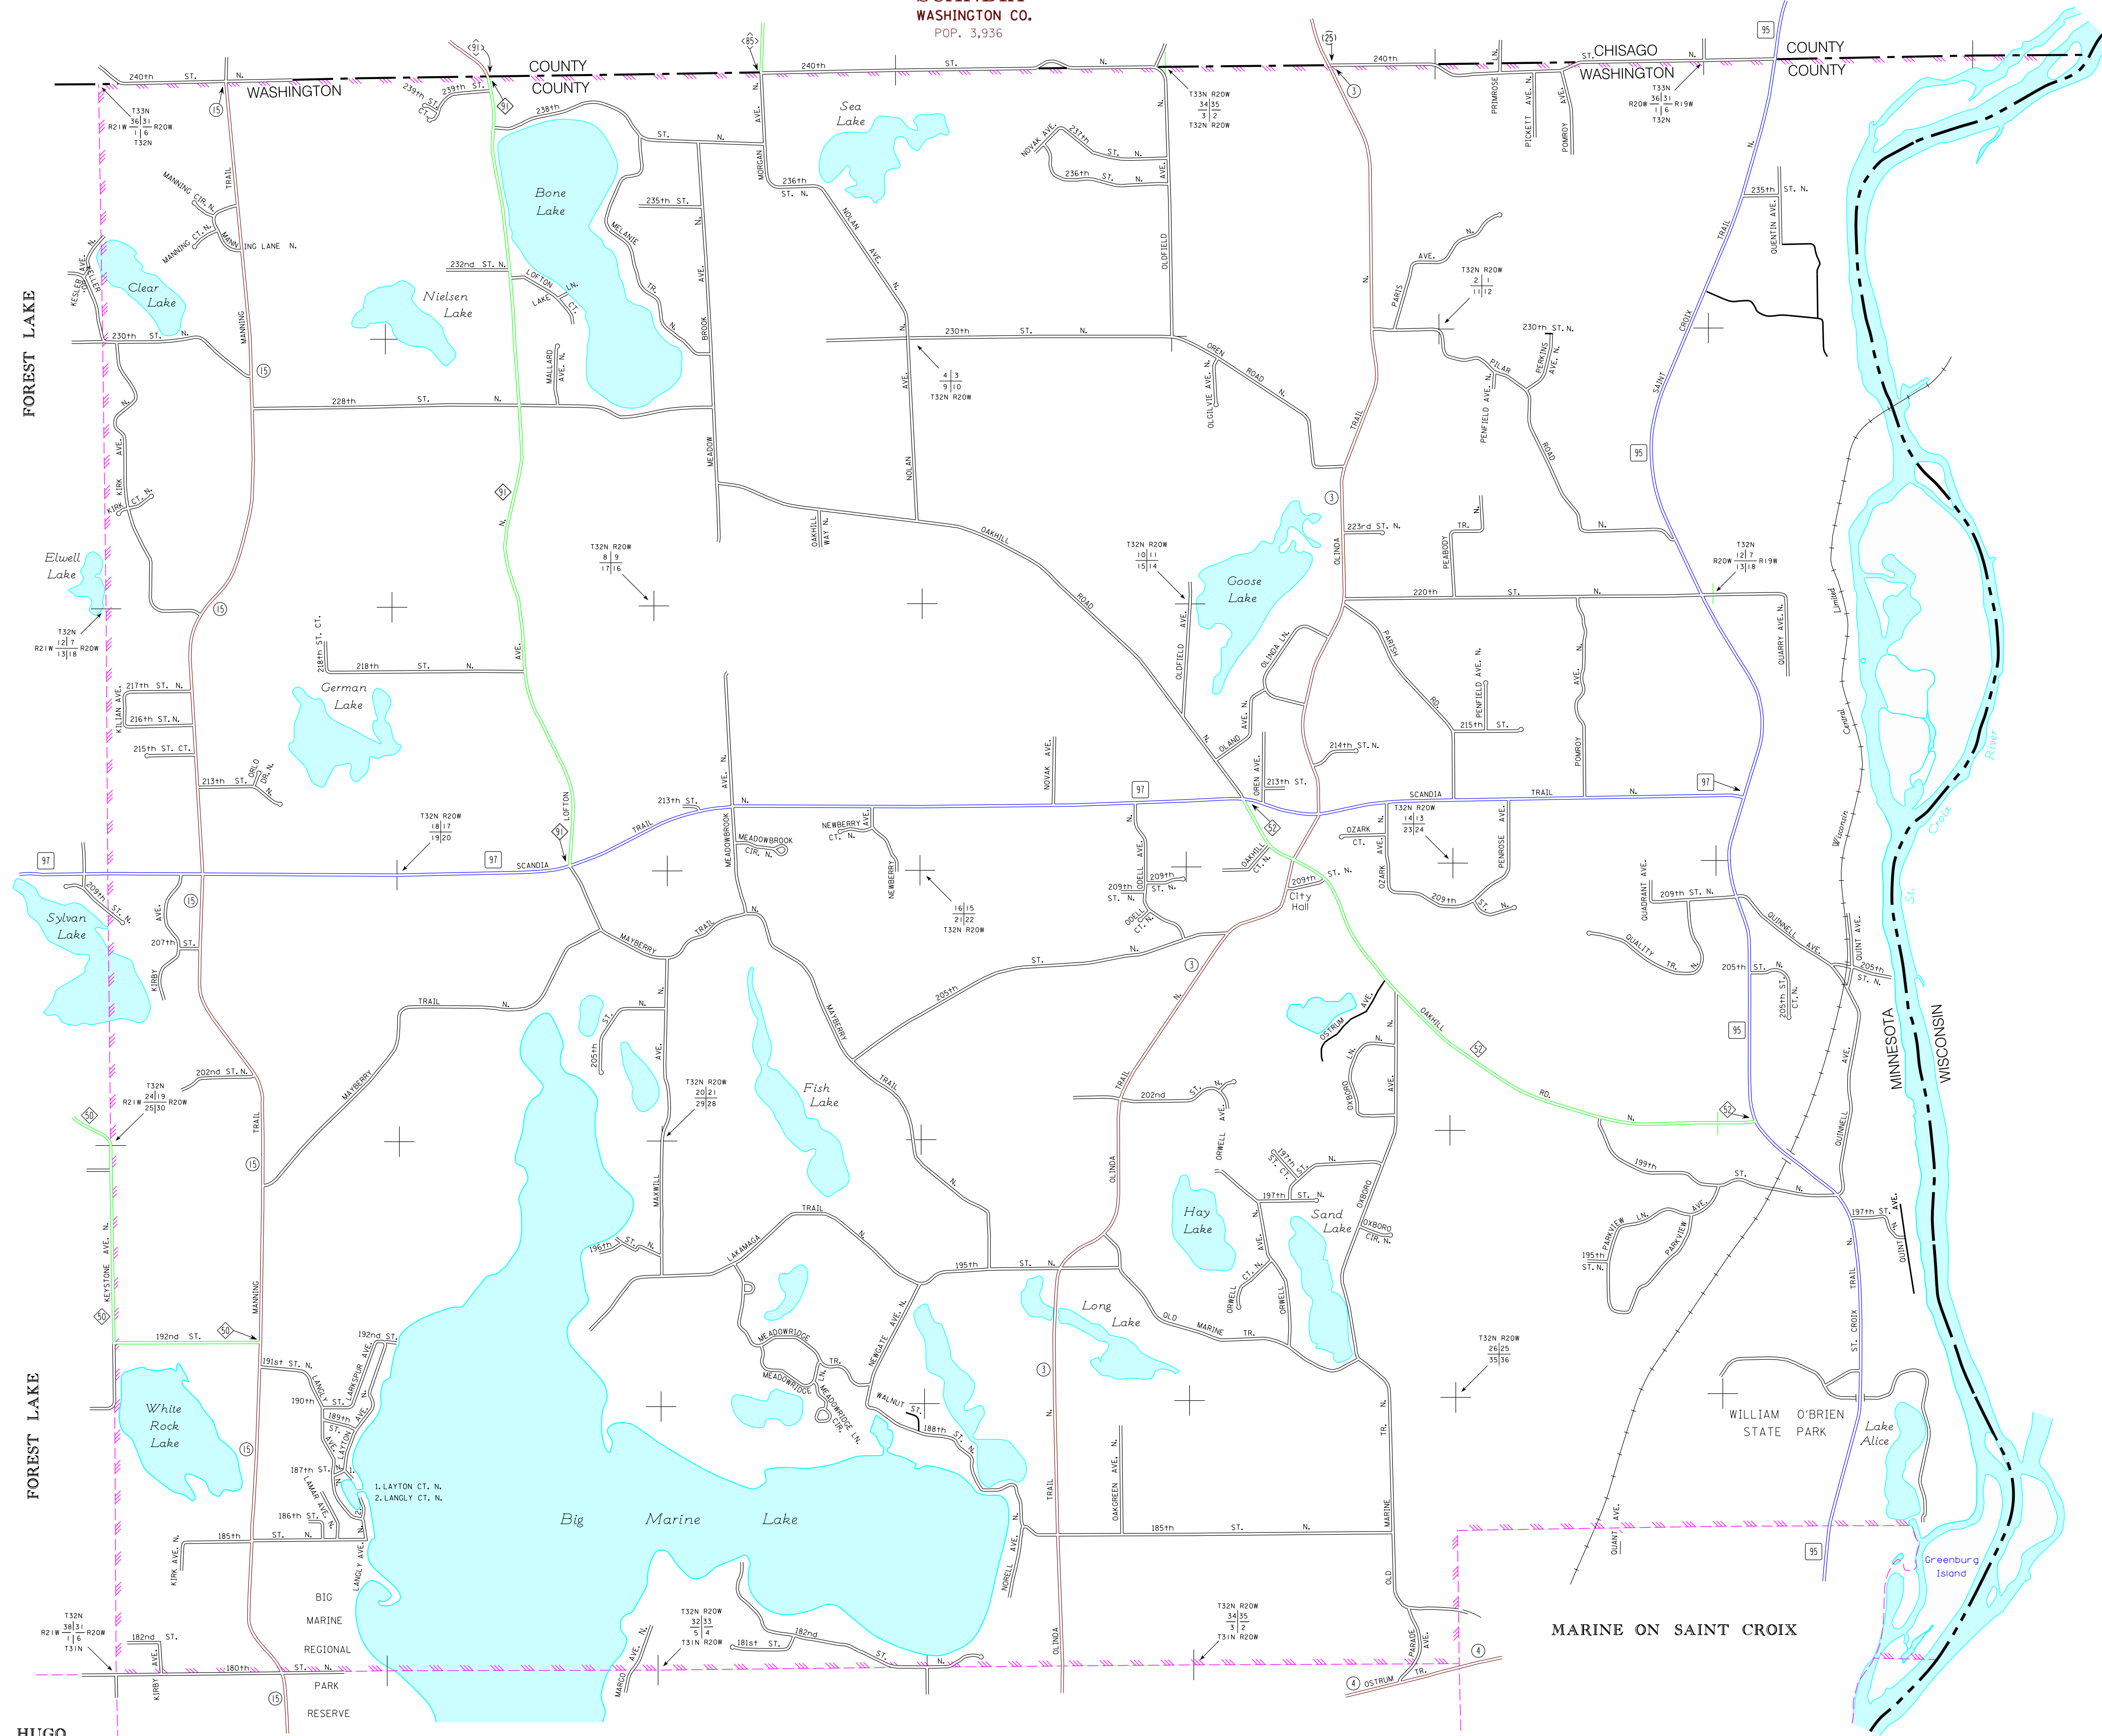

SCANDIA
WASHINGTON CO.
POP. 3,936

MUNICIPALITIES OF
WASHINGTON CO.

PREPARED BY THE
MINNESOTA DEPARTMENT OF TRANSPORTATION
OFFICE OF TRANSPORTATION SYSTEM MANAGEMENT
IN COOPERATION WITH
U.S. DEPARTMENT OF TRANSPORTATION
FEDERAL HIGHWAY ADMINISTRATION

2015
BASIC DATA - 2013

LEGEND

- INTERSTATE TRUNK HIGHWAY..... (95)
- U.S. TRUNK HIGHWAY..... (10)
- STATE TRUNK HIGHWAY..... (55)
- COUNTY STATE AID HIGHWAY..... (23)
- COUNTY ROAD..... (15)
- PUBLIC ROAD.....
- PRIVATE ROAD.....
- CORPORATE LIMITS.....

MARINE ON SAINT CROIX

HUGO

MUNICIPALITIES SHOWN
ON THIS SHEET
SCANDIA