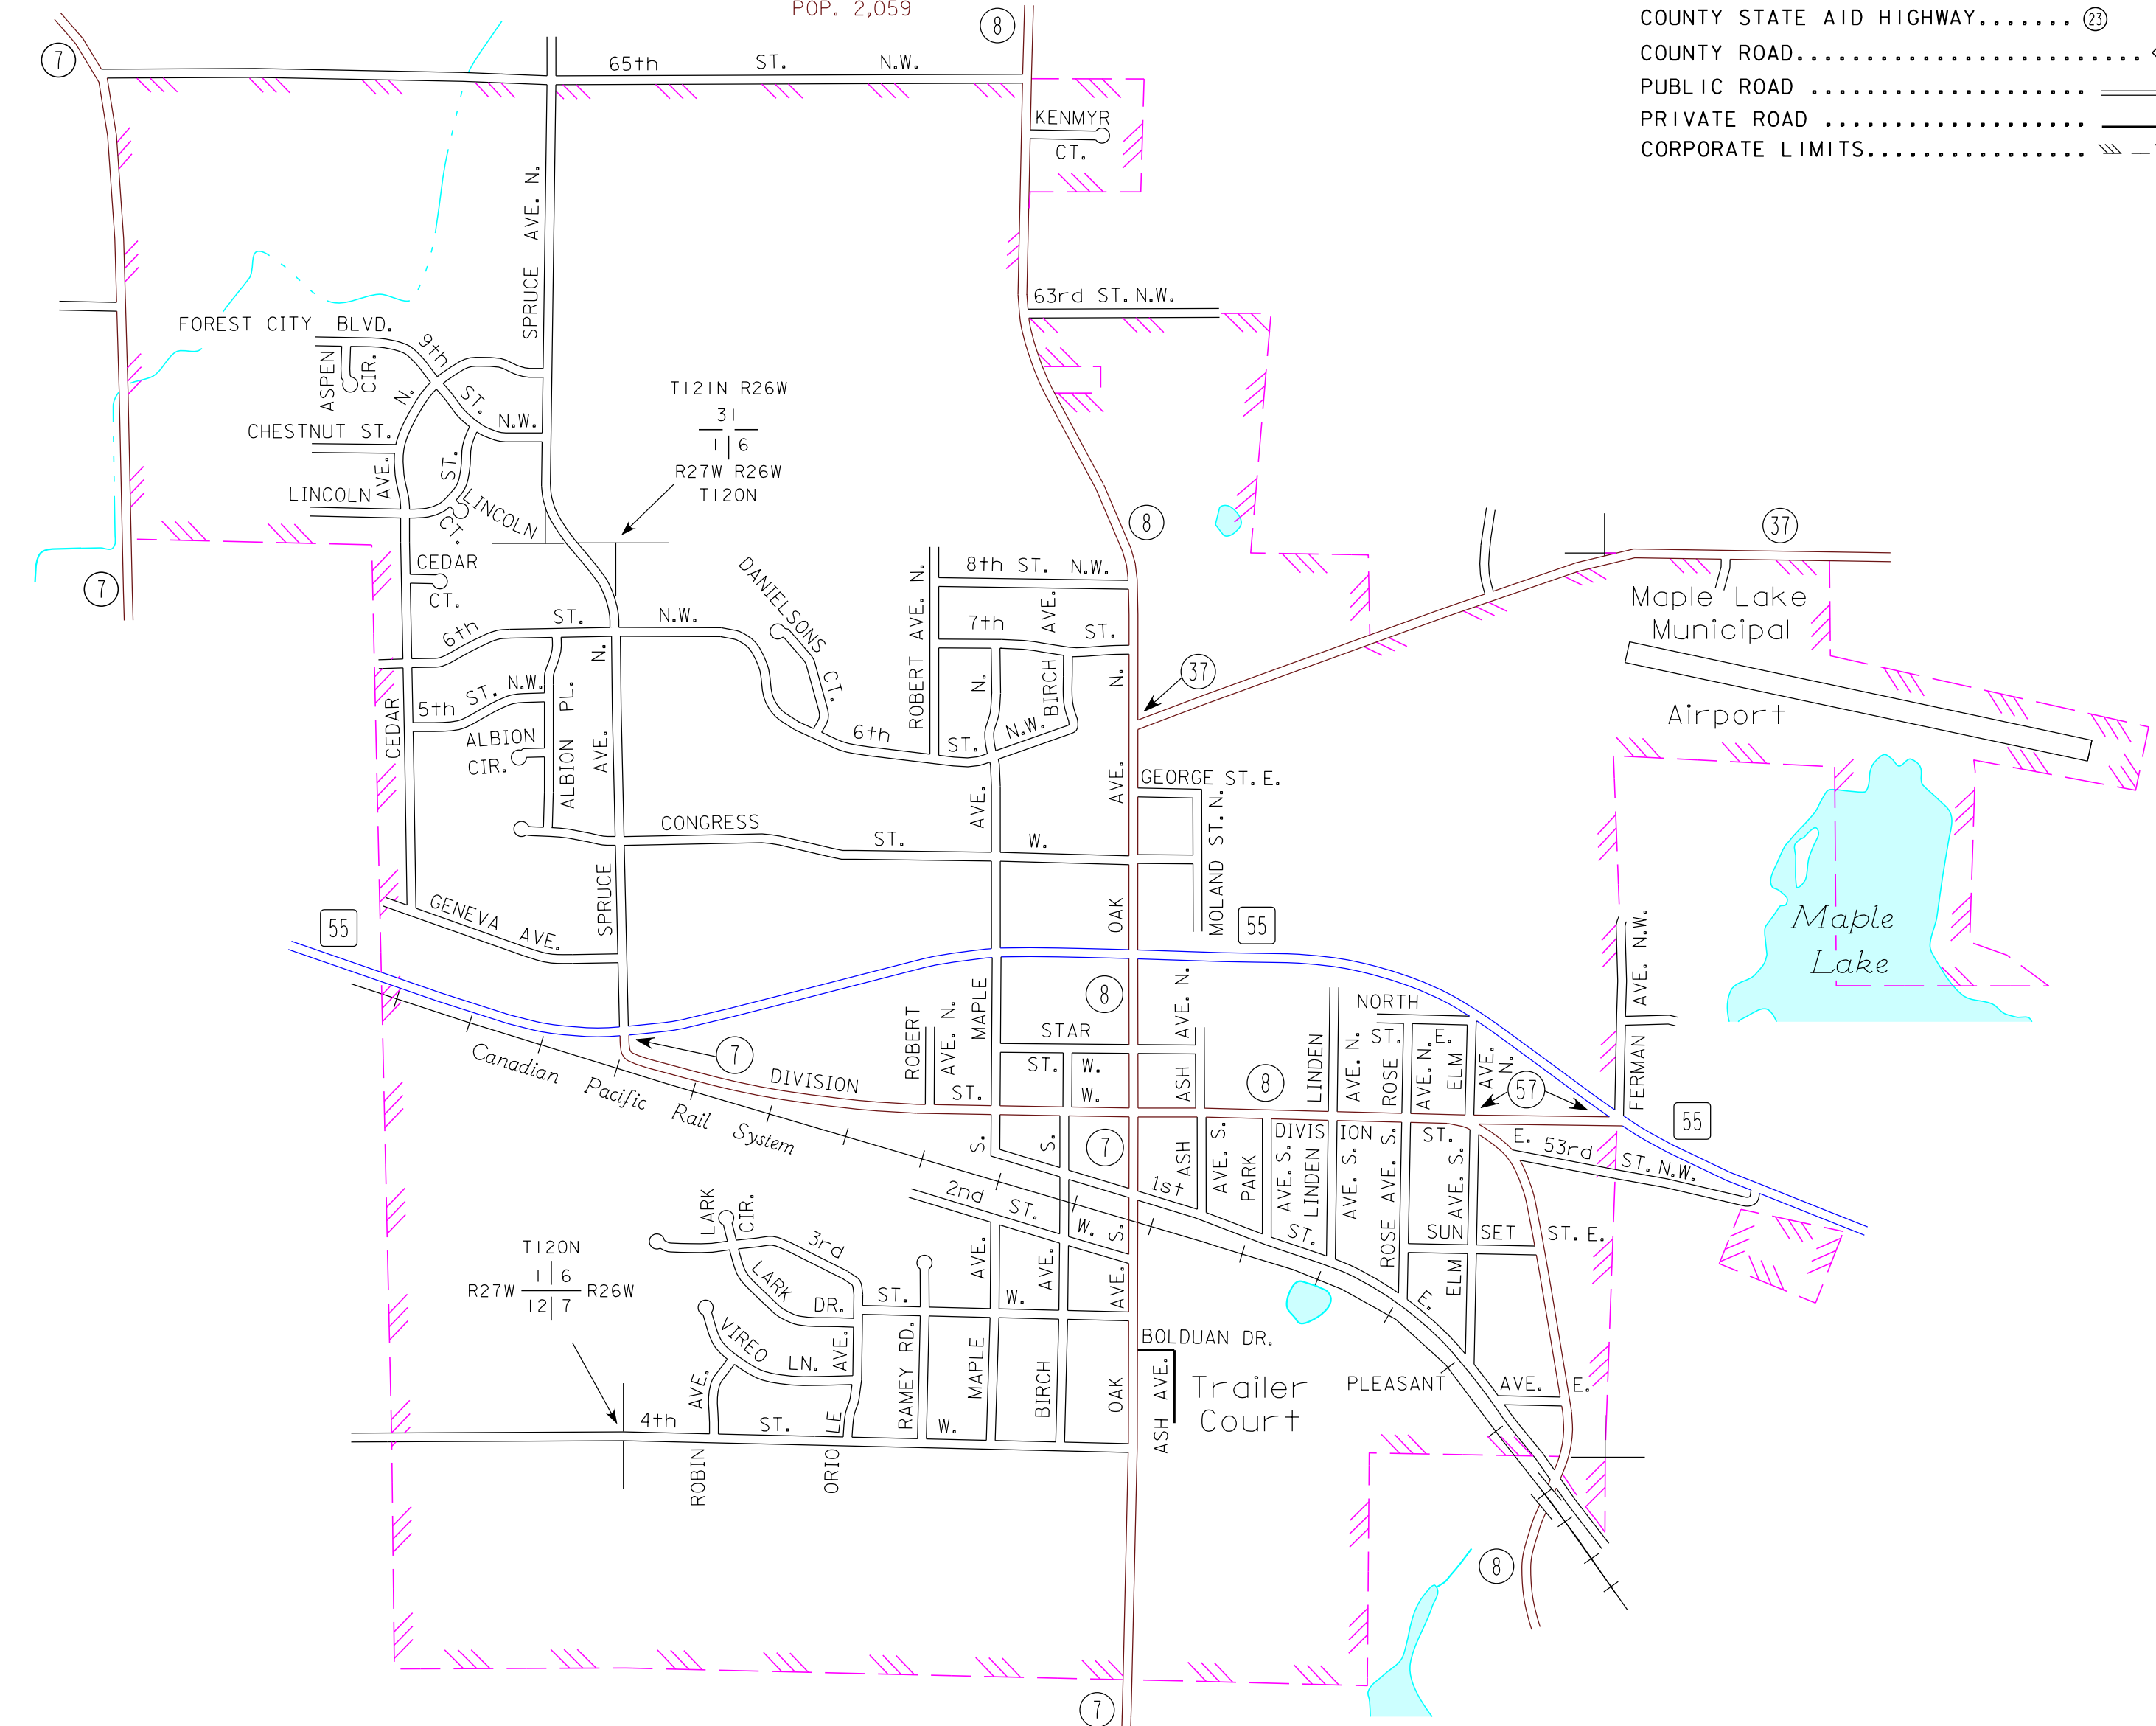

MAPLE LAKE
WRIGHT COUNTY
POP. 2,059