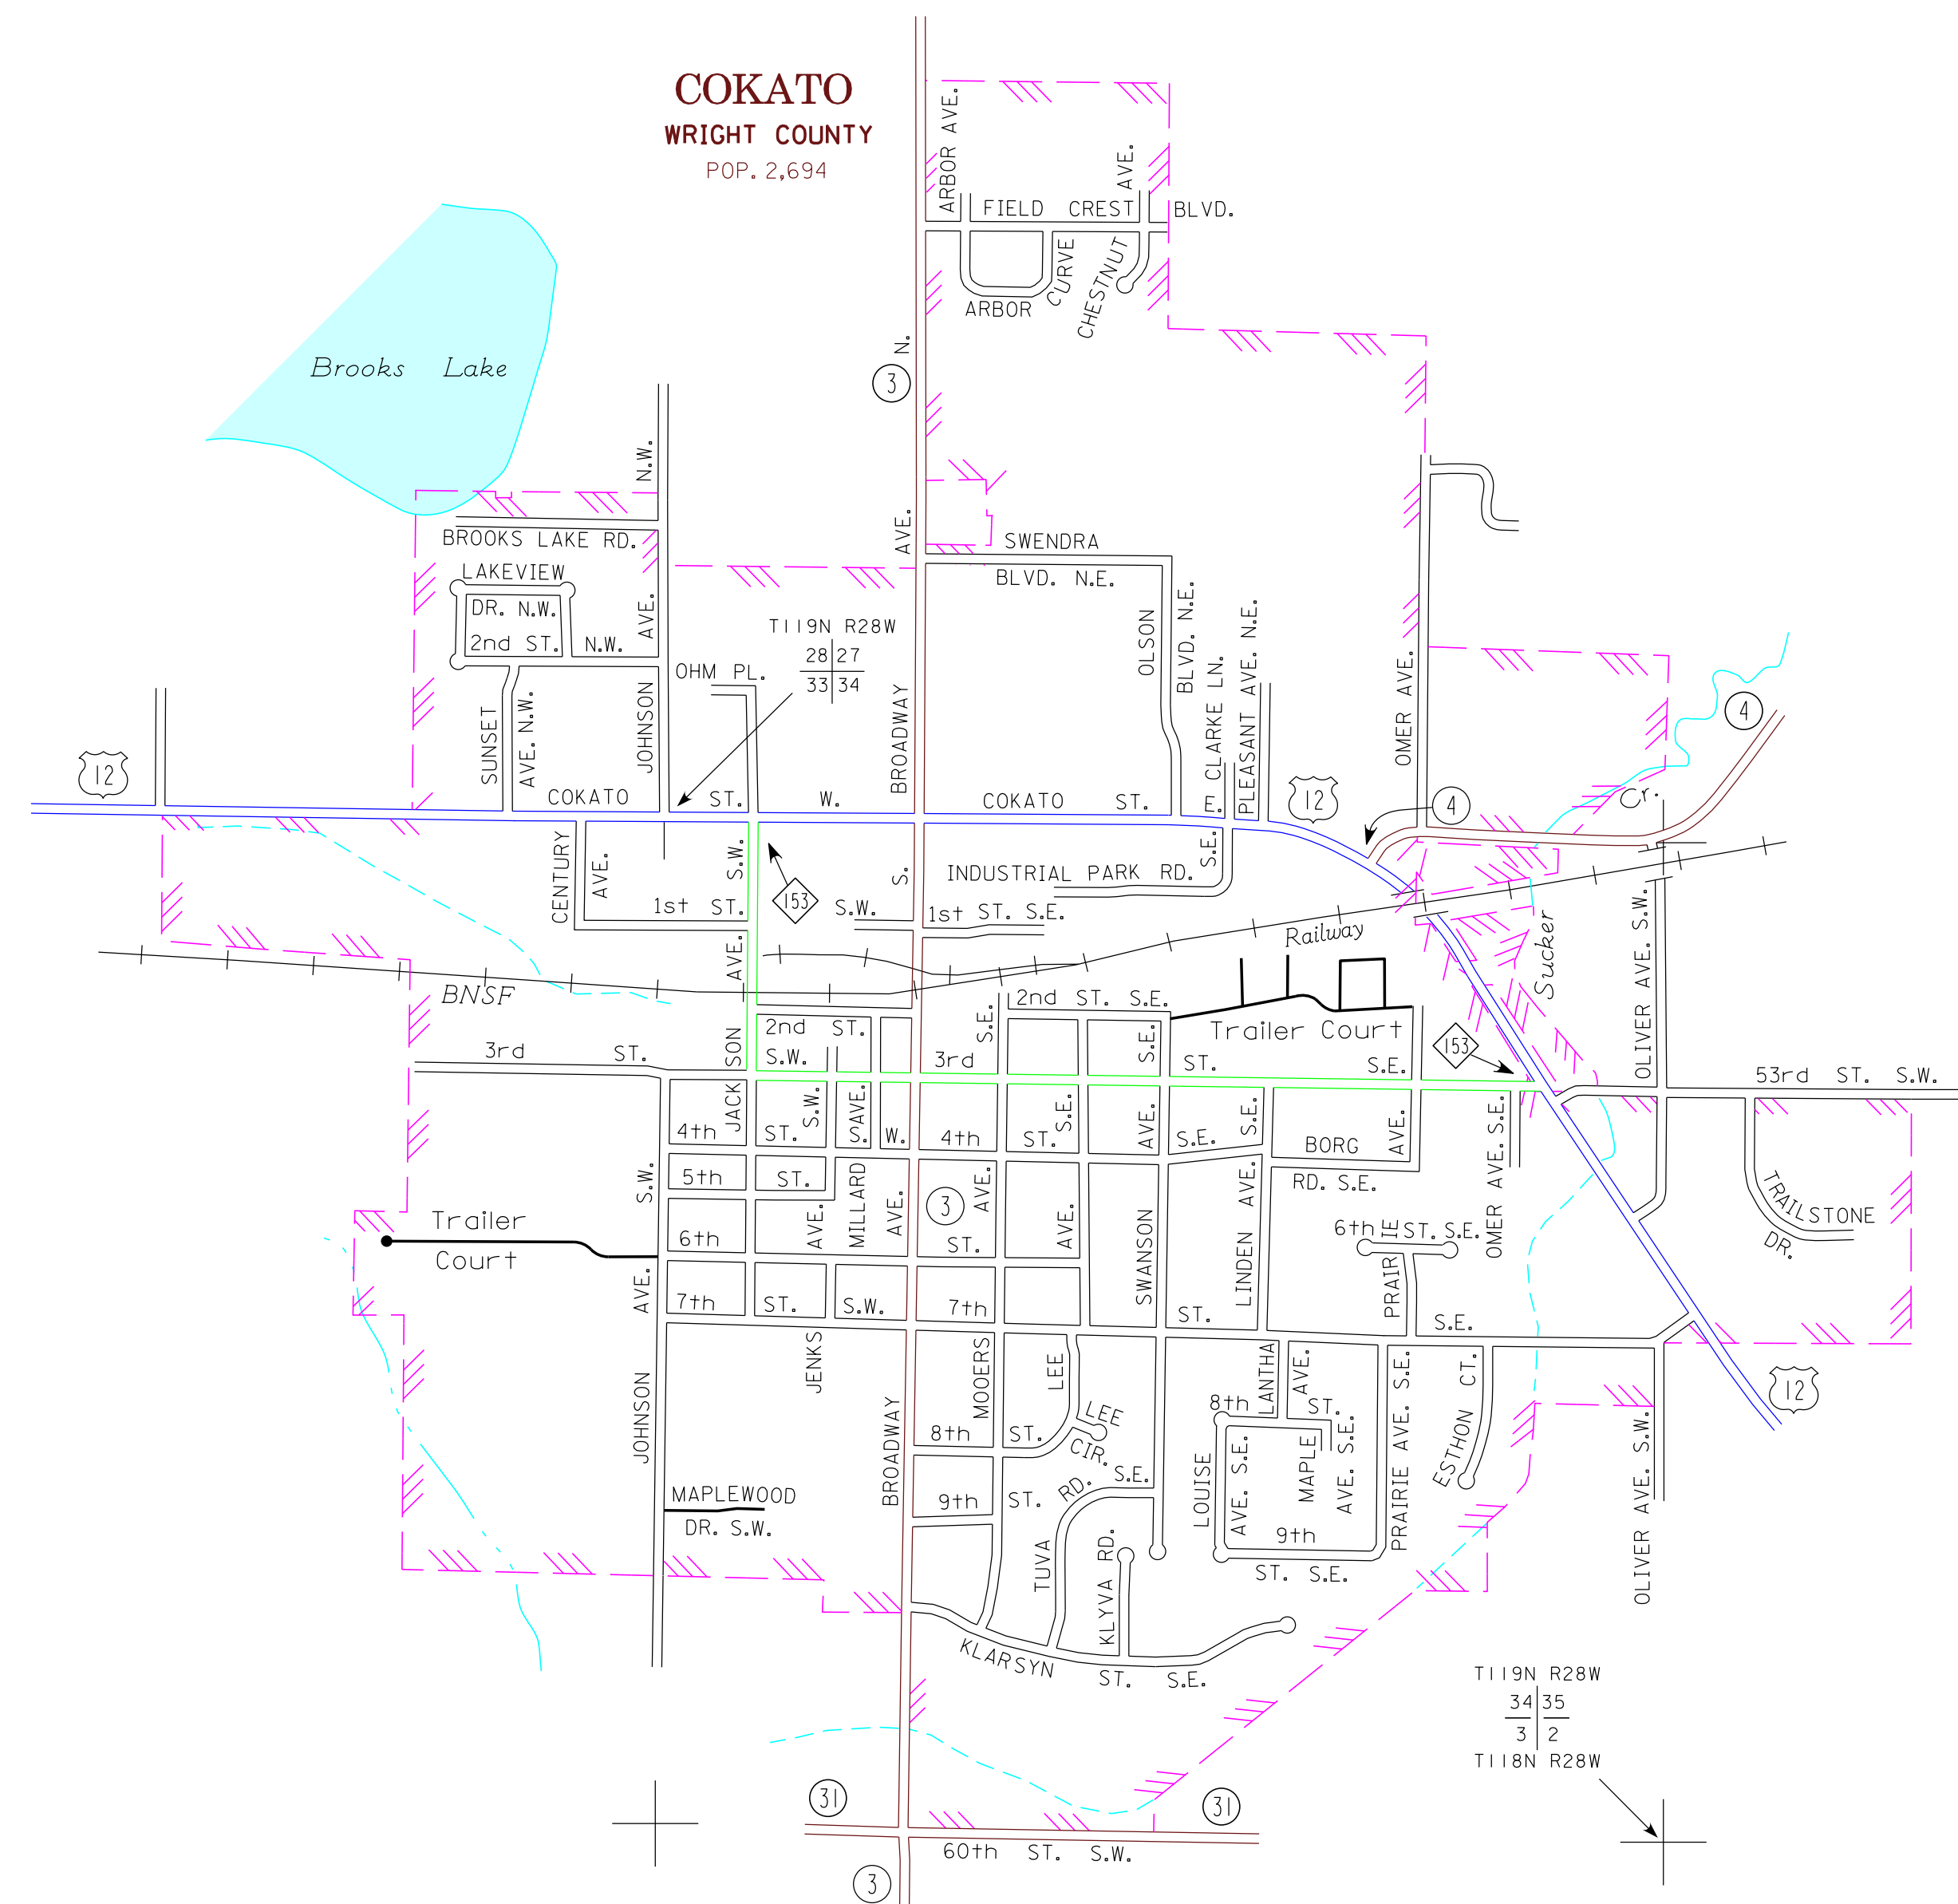

COKATO
WRIGHT COUNTY
POP. 2,694

MUNICIPALITIES SHOWN
ON THIS SHEET
COKATO
MAPLE LAKE
SOUTH HAVEN

NOTE: 2010 U.S. CENSUS FIGURES SHOWN FOR ALL MUNICIPALITIES UNLESS OTHERWISE STATED.