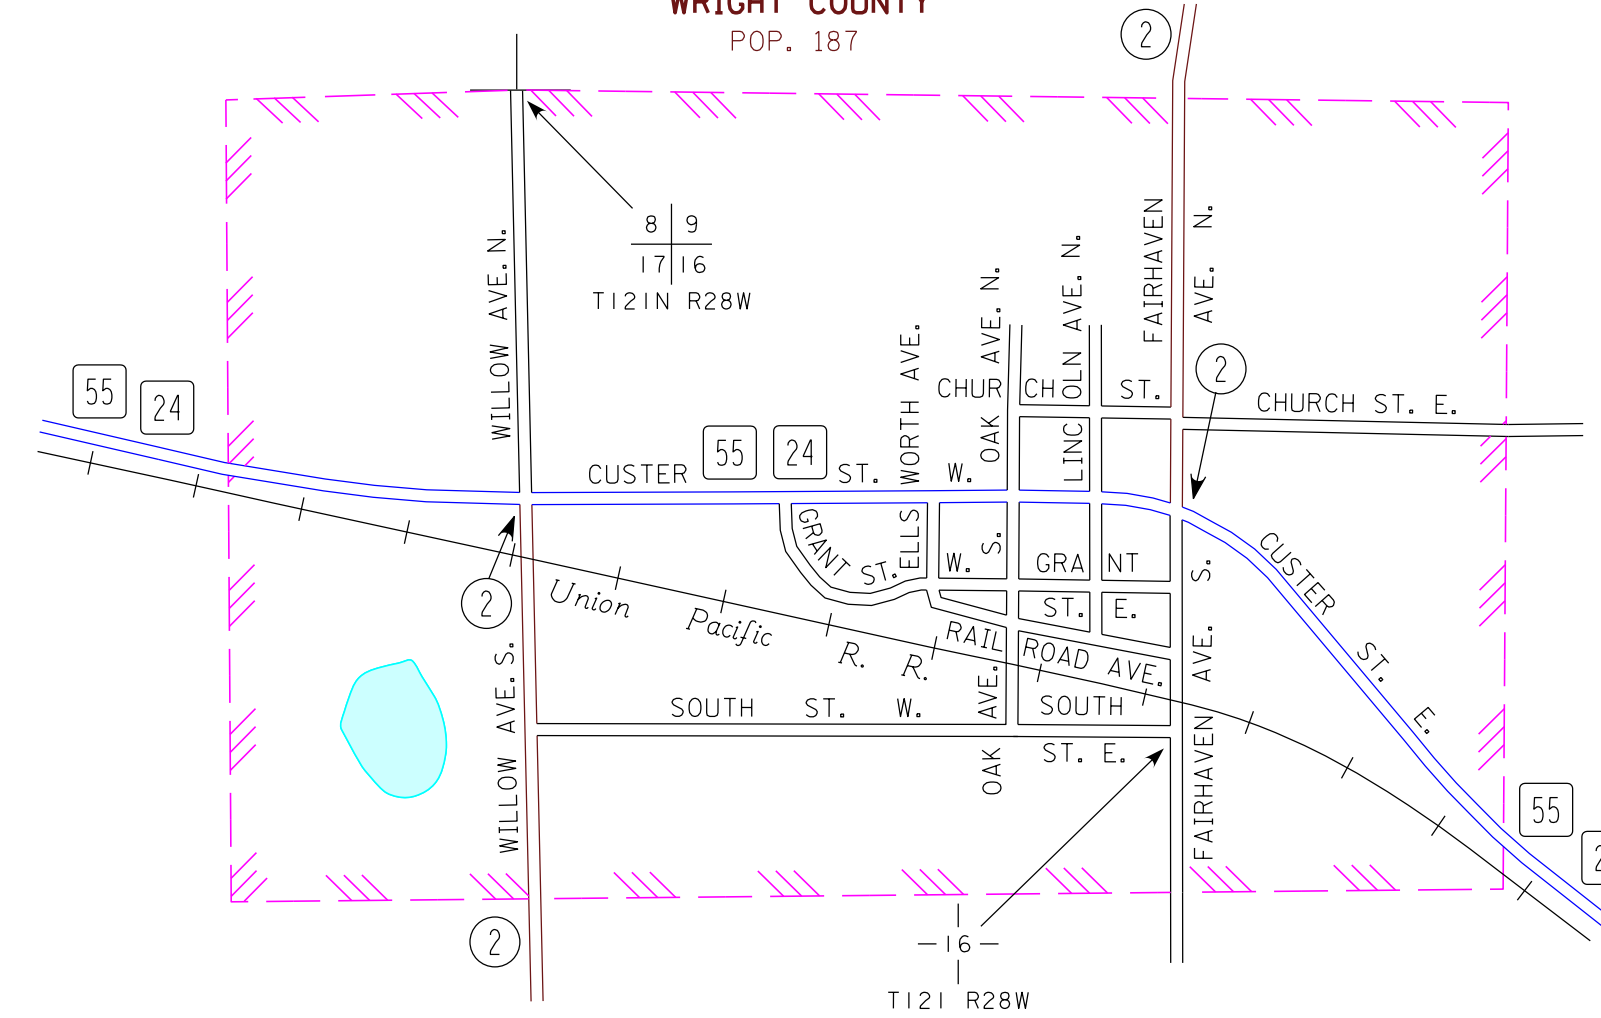

MUNICIPALITIES OF
WRIGHT CO.

PREPARED BY THE
MINNESOTA DEPARTMENT OF TRANSPORTATION
OFFICE OF TRANSPORTATION SYSTEM MANAGEMENT
IN COOPERATION WITH
U.S. DEPARTMENT OF TRANSPORTATION
FEDERAL HIGHWAY ADMINISTRATION

2015
BASIC DATA - 2013

LEGEND

- INTERSTATE TRUNK HIGHWAY..... (I-35)
- U.S. TRUNK HIGHWAY..... (10)
- STATE TRUNK HIGHWAY..... (55)
- COUNTY STATE AID HIGHWAY..... (23)
- COUNTY ROAD..... (14)
- PUBLIC ROAD.....
- PRIVATE ROAD.....
- CORPORATE LIMITS.....

SOUTH HAVEN
WRIGHT COUNTY
POP. 187