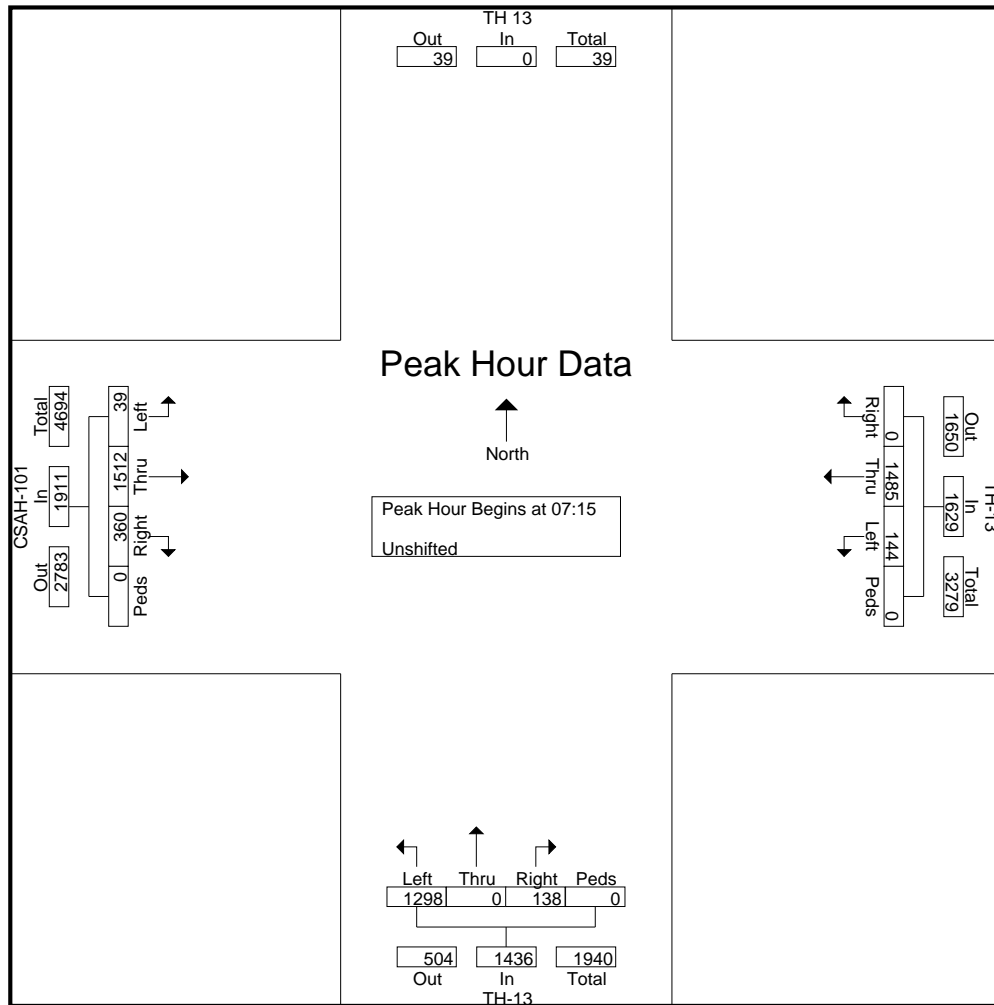

Start Time	TH-13 Westbound					TH-13 Northbound					CSAH-101 Eastbound					Int. Total
	Left	Thru	Right	Peds	App. Total	Left	Thru	Right	Peds	App. Total	Left	Thru	Right	Peds	App. Total	
Peak Hour Analysis From 06:00 to 08:45 - Peak 1 of 1																
Peak Hour for Entire Intersection Begins at 07:15																
07:15	32	363	0	0	395	358	0	33	0	391	4	332	89	0	425	1211
07:30	32	362	0	0	394	327	0	19	0	346	17	425	81	0	523	1263
07:45	50	389	0	0	439	298	0	37	0	335	15	428	108	0	551	1325
08:00	30	371	0	0	401	315	0	49	0	364	3	327	82	0	412	1177
Total Volume	144	1485	0	0	1629	1298	0	138	0	1436	39	1512	360	0	1911	4976
% App. Total	8.8	91.2	0	0		90.4	0	9.6	0		2	79.1	18.8	0		
PHF	.720	.954	.000	.000	.928	.906	.000	.704	.000	.918	.574	.883	.833	.000	.867	.939