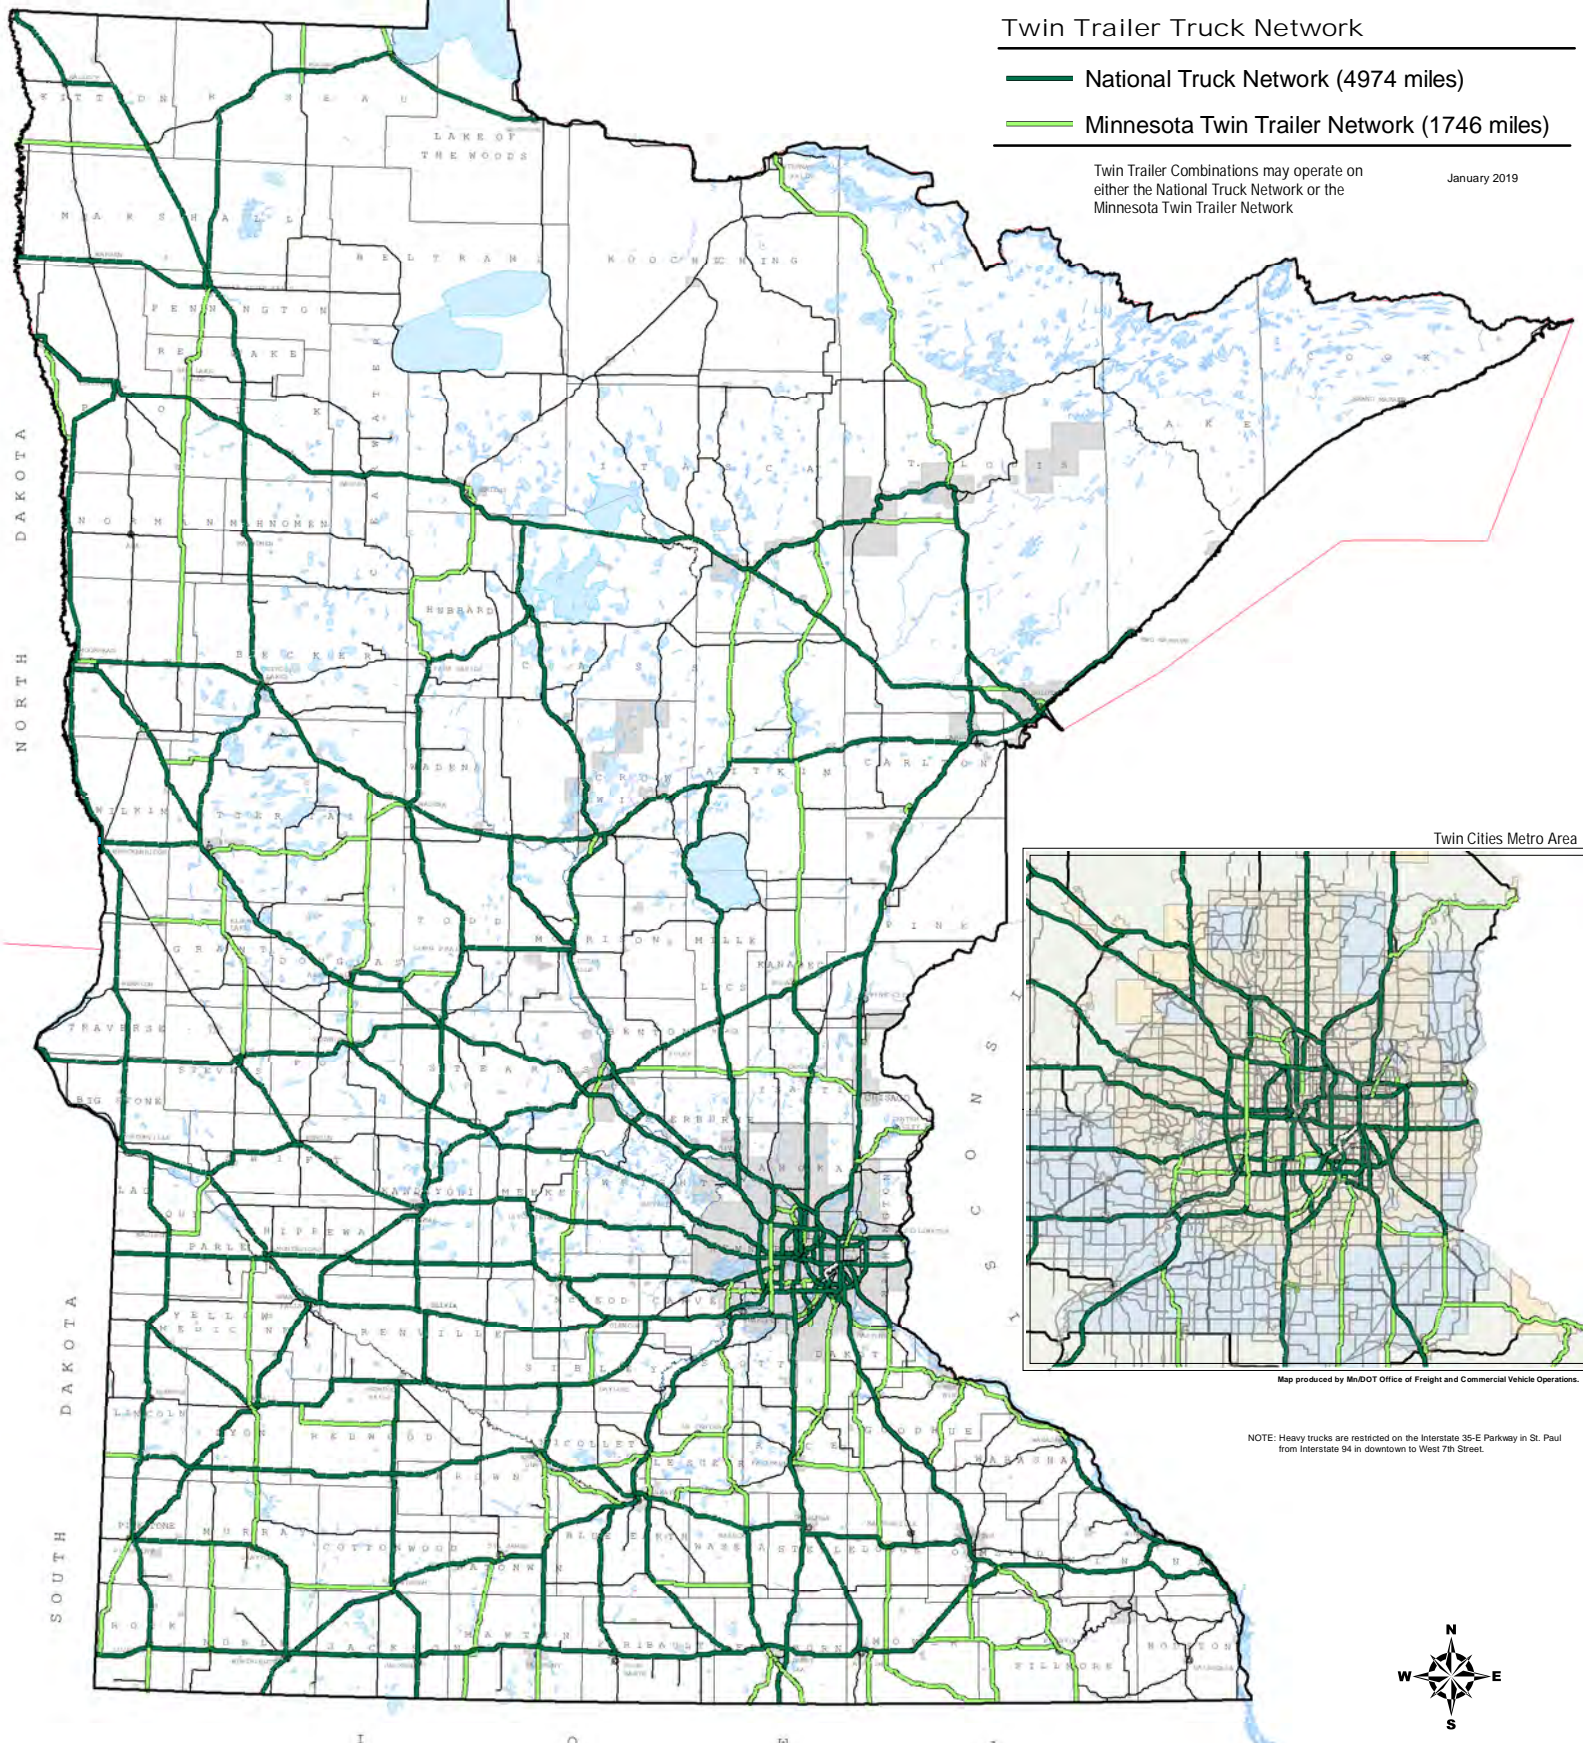

Twin Trailer Truck Network

- National Truck Network (4974 miles)
- Minnesota Twin Trailer Network (1746 miles)

Twin Trailer Combinations may operate on either the National Truck Network or the Minnesota Twin Trailer Network

January 2019